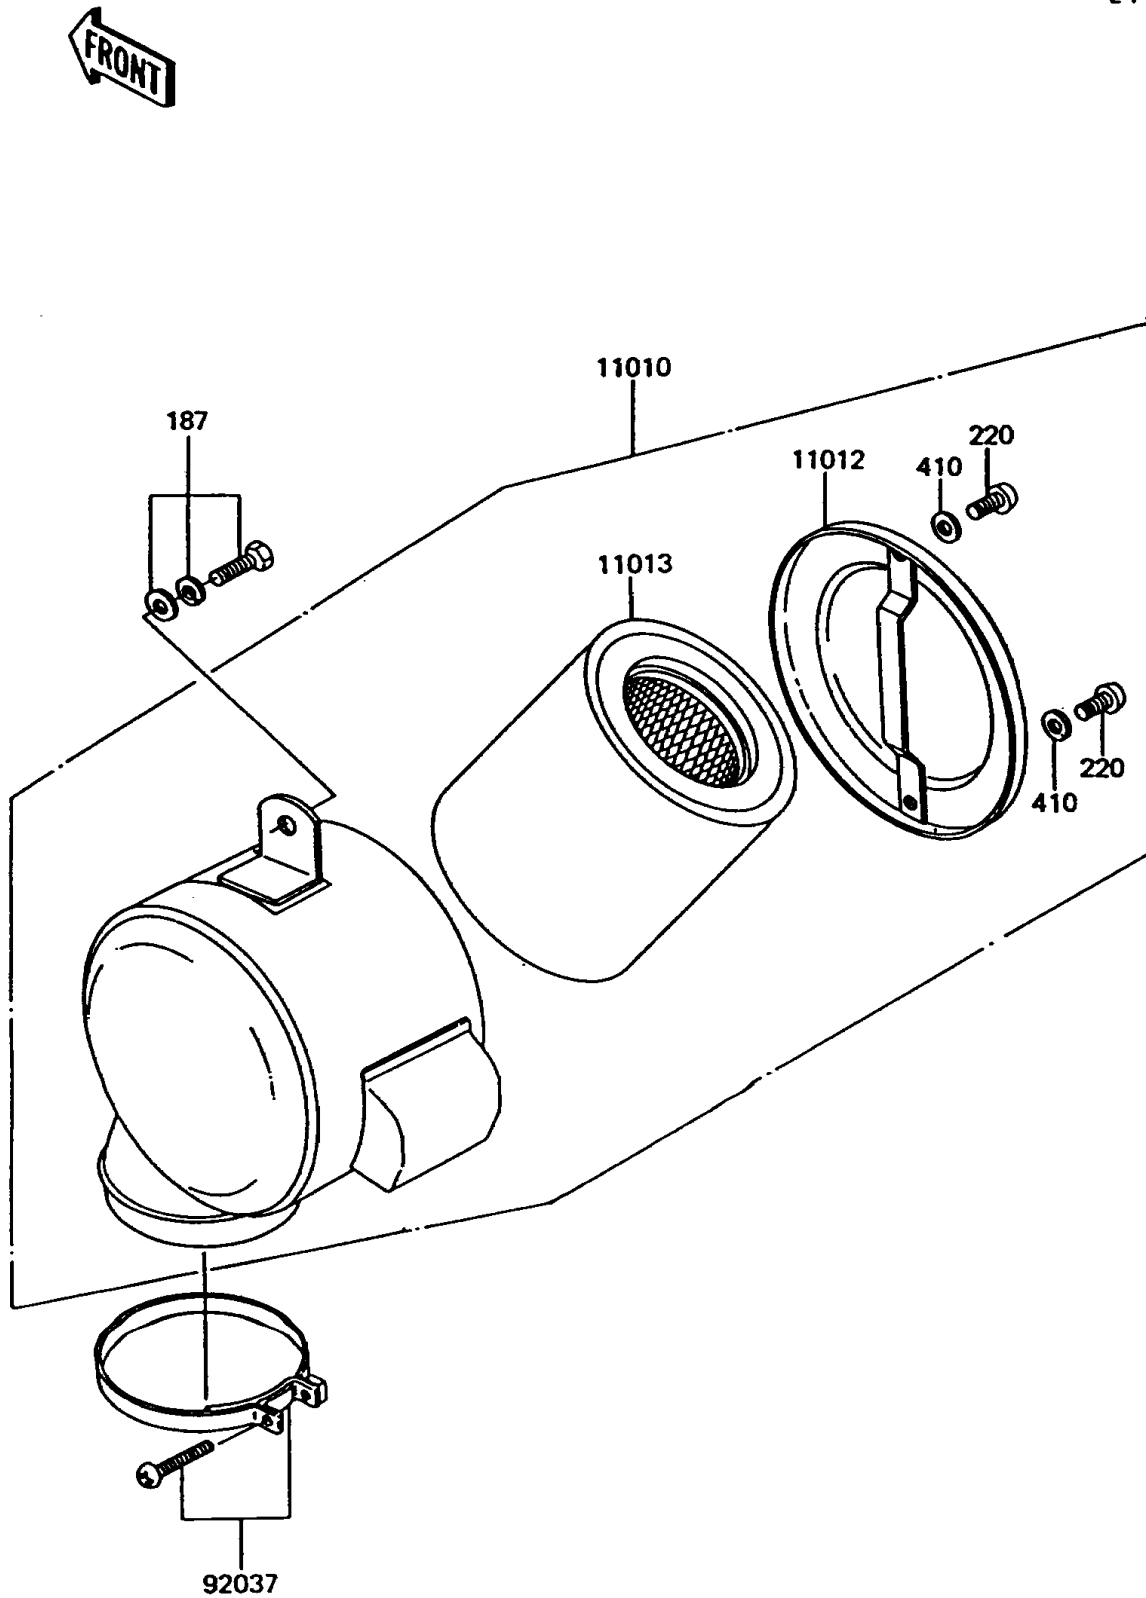

1995 KE100 PARTS DIAGRAM

Air Cleaner

E1130

1995 KE100 PARTS LIST

Air Cleaner

ITEM NAME	PART NUMBER	QUANTITY
BOLT-UPSET-WSP (Ref # 187)	187C0612	1
SCREW-PAN-CROS,6X8 (Ref # 220)	220B0608	1
WASHER-PLAIN-SMALL,6MM (Ref # 410)	410B0600	1
FILTER-ASSY-AIR (Ref # 11010)	11010-1100	1
CAP,AIR FILTER,F.BLACK (Ref # 11012)	11012-1187	1
ELEMENT-AIR FILTER (Ref # 11013)	11013-1008	1
CLAMP (Ref # 92037)	92037-068	1