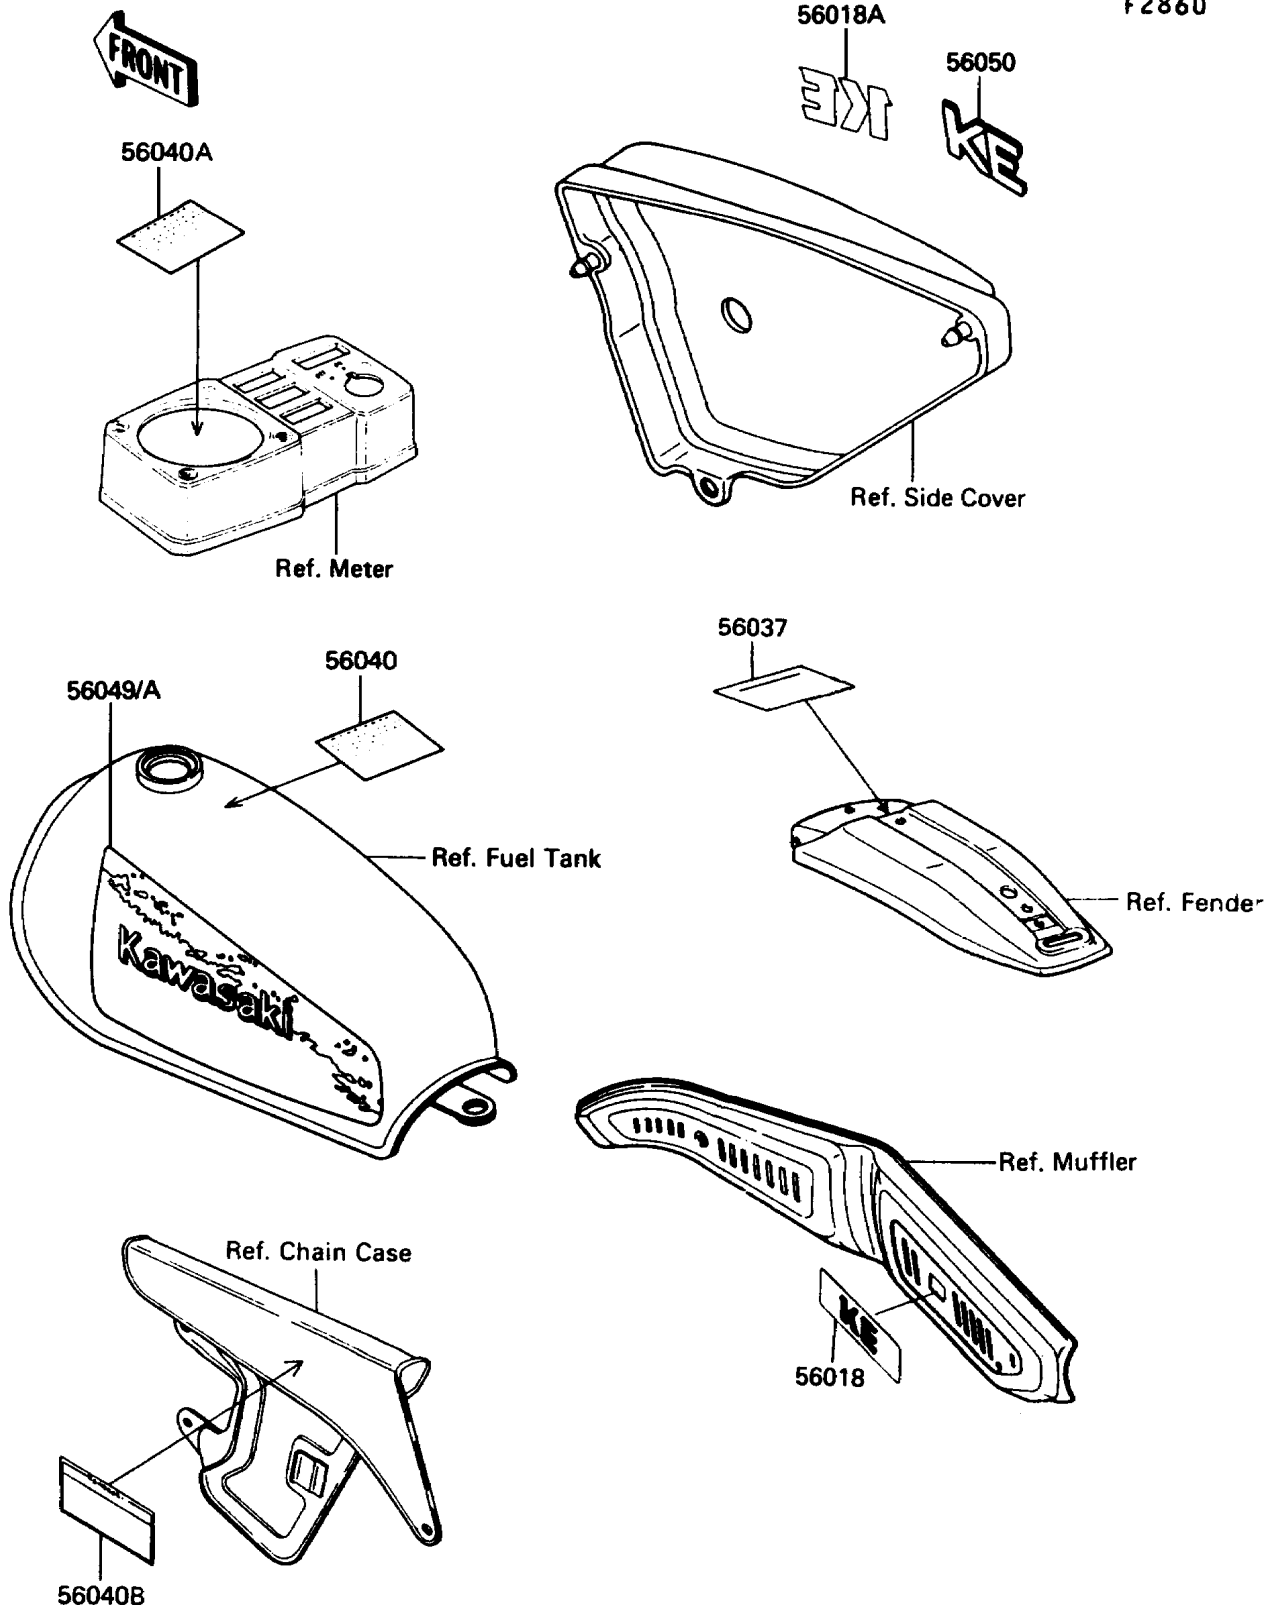

1989 KE100 PARTS DIAGRAM

Label

F2860

1989 KE100 PARTS LIST

Label

ITEM NAME	PART NUMBER	QUANTITY
MARK,MUFFLER COVER (Ref # 56018)	56018-1322	1
MARK,SIDE COVER,KE,FOR WHITE (Ref # 56018A)	56018-1903	1
LABEL-SPECIFICATION,TIRE&LOAD (Ref # 56037)	56037-1154	1
LABEL-WARNING,BREAK IN CAUTION (Ref # 56040)	56040-1008	1
LABEL-WARNING,BREAK IN CAUTION (Ref # 56040A)	56040-1010	1
LABEL-WARNING,SIDE STAND (Ref # 56040B)	56040-1012	1