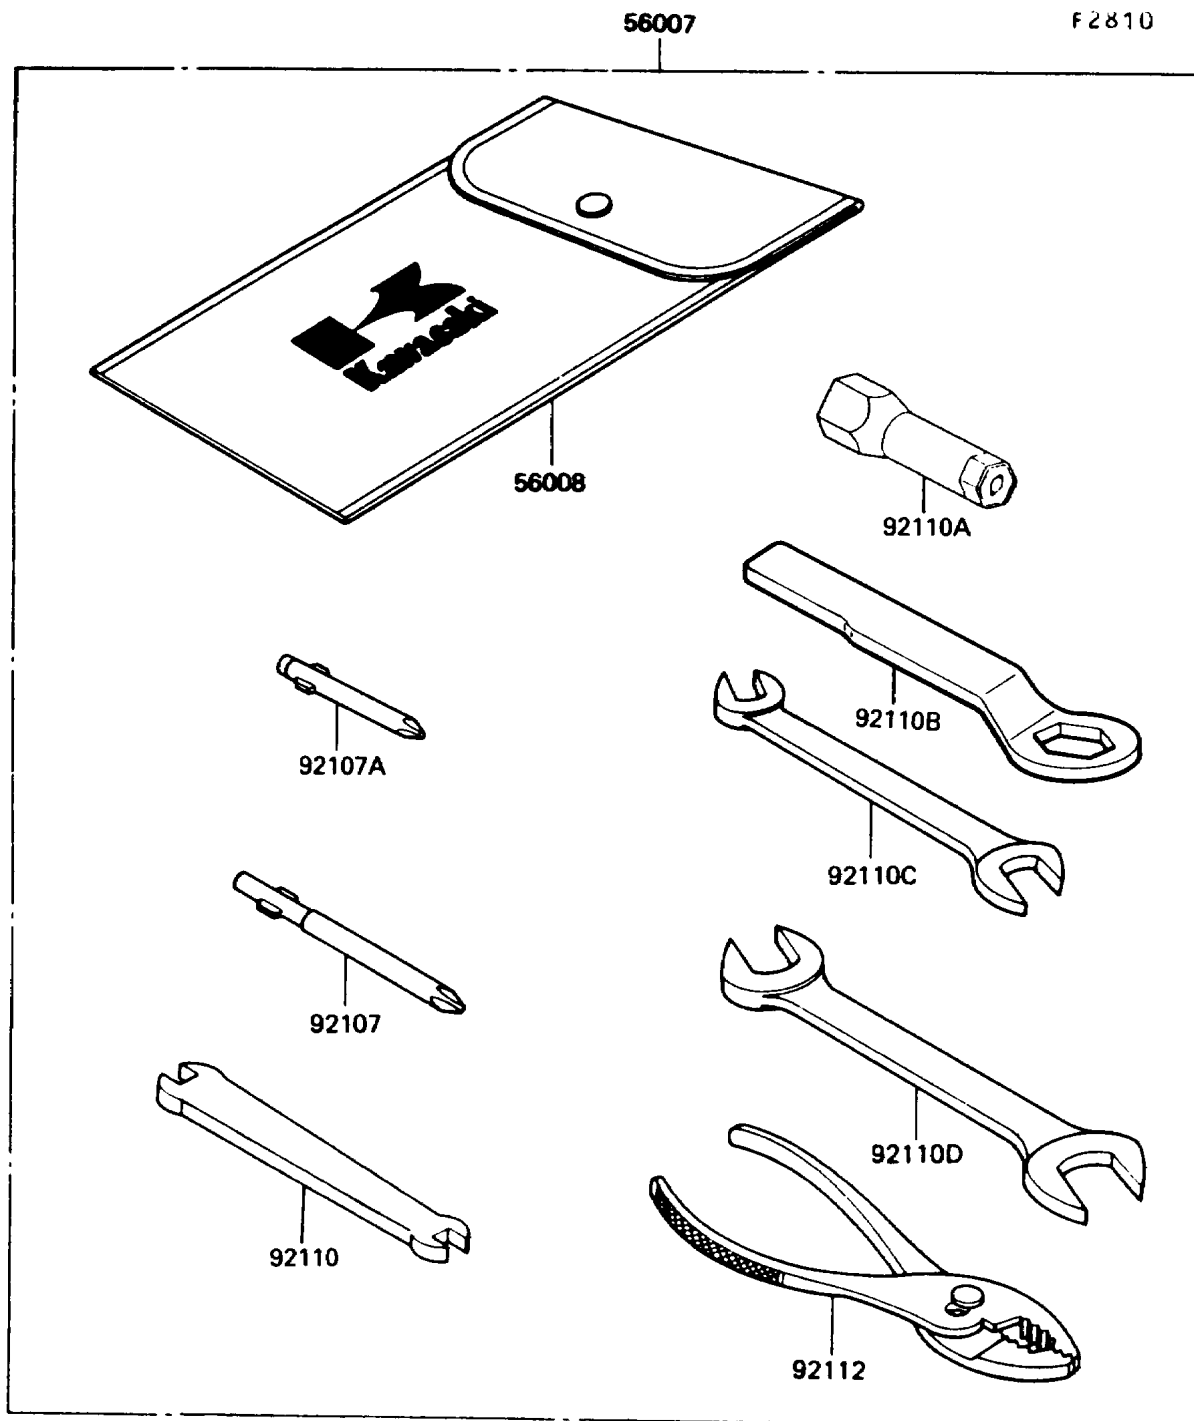

1989 KE100 PARTS DIAGRAM

Tool

1989 KE100 PARTS LIST

Tool

ITEM NAME	PART NUMBER	QUANTITY
TOOLKIT (Ref # 56007)	56007-1280	1
BAG,TOOL (Ref # 56008)	56008-1007	1
GASKET-LIQUID,TUBE,100G,SILVER (Ref # 92104)	92104-002	1
TOOL-DRIVER,#3PHILLIPS (Ref # 92107)	92107-005	1
TOOL-DRIVER,#2PHILLIPS (Ref # 92107A)	92107-1053	1
TOOL-WRENCH,SPOKE,5.1X5.8 (Ref # 92110)	92110-1044	1
TOOL-WRENCH,BOX,21MM (Ref # 92110A)	92110-1113	1
TOOL-WRENCH,BOX END,22MM (Ref # 92110B)	92110-1148	1
TOOL-WRENCH,OPEN END,10X12 (Ref # 92110C)	92110-1152	1
TOOL-WRENCH,OPEN END,14X17 (Ref # 92110D)	92110-1153	1
TOOL-PLIERS (Ref # 92112)	92112-003	1