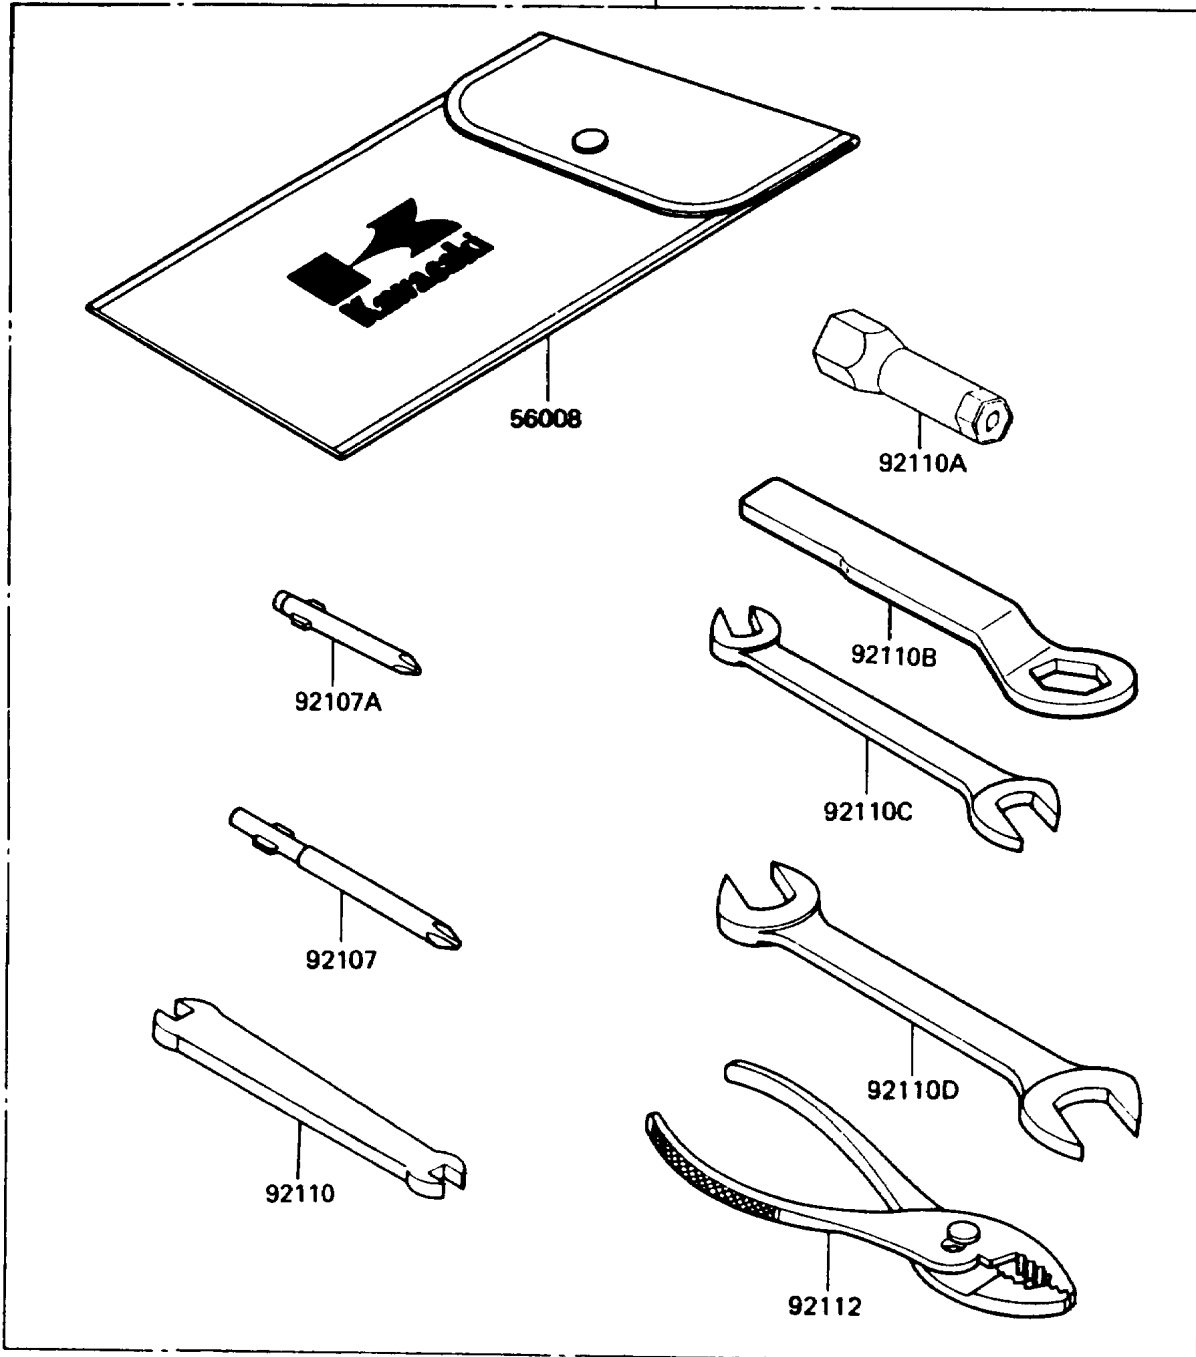

1991 KE100 PARTS DIAGRAM

Tool

56007

F2810

1991 KE100 PARTS LIST

Tool

ITEM NAME	PART NUMBER	QUANTITY
TOOLKIT (Ref # 56007)	56007-1280	1
BAG,TOOL (Ref # 56008)	56008-1007	1
GASKET-LIQUID,TUBE,100G,SILVER (Ref # 92104)	92104-002	1
TOOL-DRIVER,#3PHILLIPS (Ref # 92107)	92107-005	1
TOOL-DRIVER,#2PHILLIPS (Ref # 92107A)	92107-1053	1
TOOL-WRENCH,SPOKE,5.1X5.8 (Ref # 92110)	92110-1044	1
TOOL-WRENCH,BOX,21MM (Ref # 92110A)	92110-1113	1
TOOL-WRENCH,BOX END,22MM (Ref # 92110B)	92110-1148	1
TOOL-WRENCH,OPEN END,10X12 (Ref # 92110C)	92110-1152	1
TOOL-WRENCH,OPEN END,14X17 (Ref # 92110D)	92110-1153	1
TOOL-PLIERS (Ref # 92112)	92112-003	1