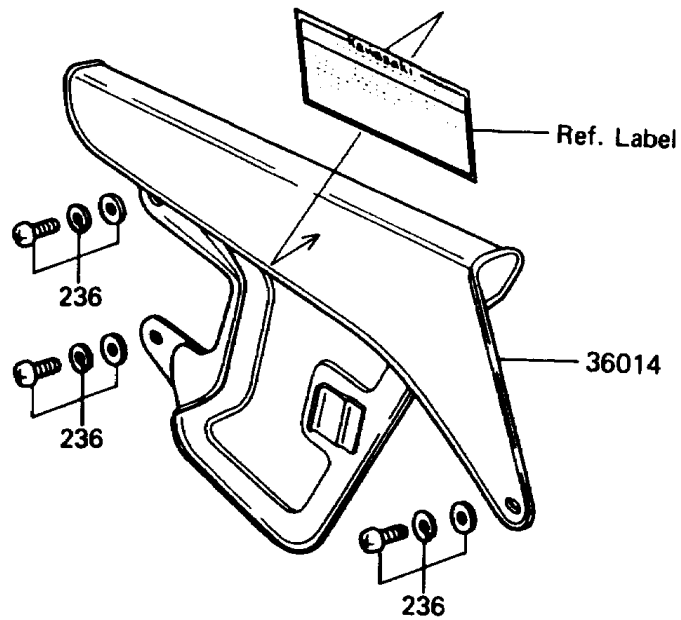

1990 KE100 PARTS DIAGRAM

Side Cover/Chain Case

F2610

1990 KE100 PARTS LIST

Side Cover/Chain Case

ITEM NAME	PART NUMBER	QUANTITY
COVER-SIDE,RH,P.WHITE (Ref # 36010)	36010-5421-6F	1
CASE-CHAIN,BLACK (Ref # 36014)	36014-1047	1
SCREW,PLUG (Ref # 92009)	92009-1001	1
GROMMET (Ref # 92071)	92071-056	2
GROMMET,SIDE COVER (Ref # 92071A)	92071-1001	1
SCREW-PAN-WSP-CROS,6X12 (Ref # 236)	236C0612	3