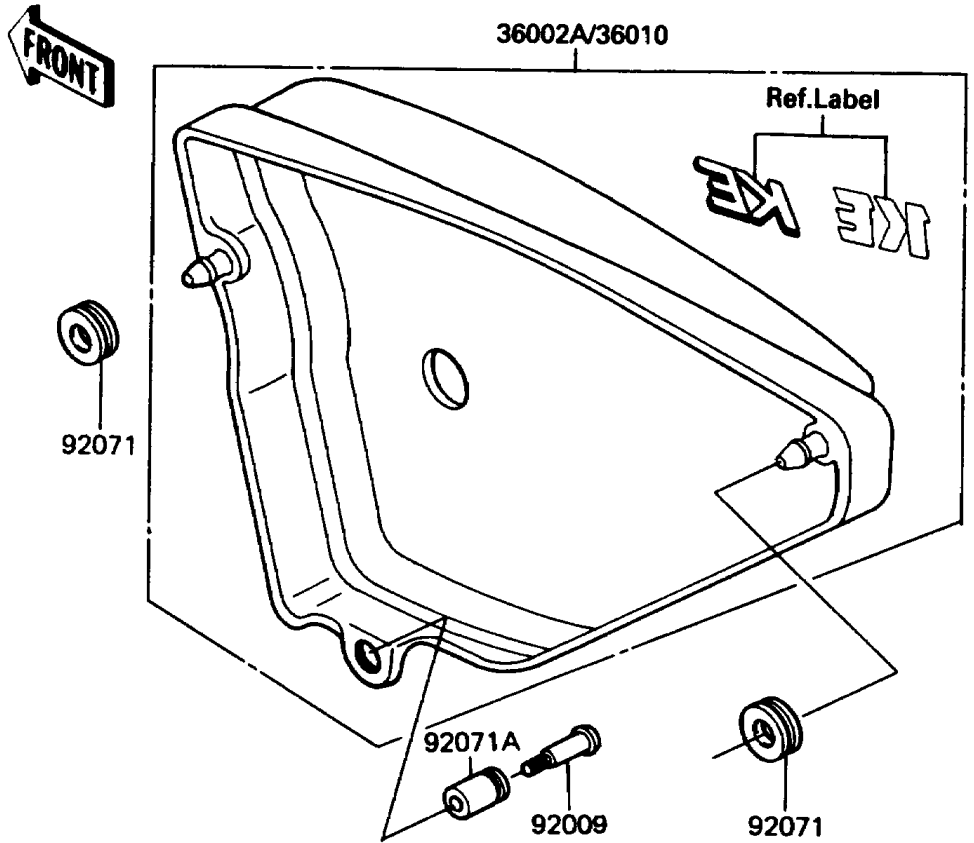

1990 KE100 PARTS DIAGRAM

Side Cover/Chain Case

F2610

1990 KE100 PARTS LIST

Side Cover/Chain Case

ITEM NAME	PART NUMBER	QUANTITY
COVER-SIDE,RH,P.WHITE (Ref # 36010)	36010-5421-6F	1
CASE-CHAIN,BLACK (Ref # 36014)	36014-1047	1
SCREW,PLUG (Ref # 92009)	92009-1001	1
GROMMET (Ref # 92071)	92071-056	2
GROMMET,SIDE COVER (Ref # 92071A)	92071-1001	1
SCREW-PAN-WSP-CROS,6X12 (Ref # 236)	236C0612	3