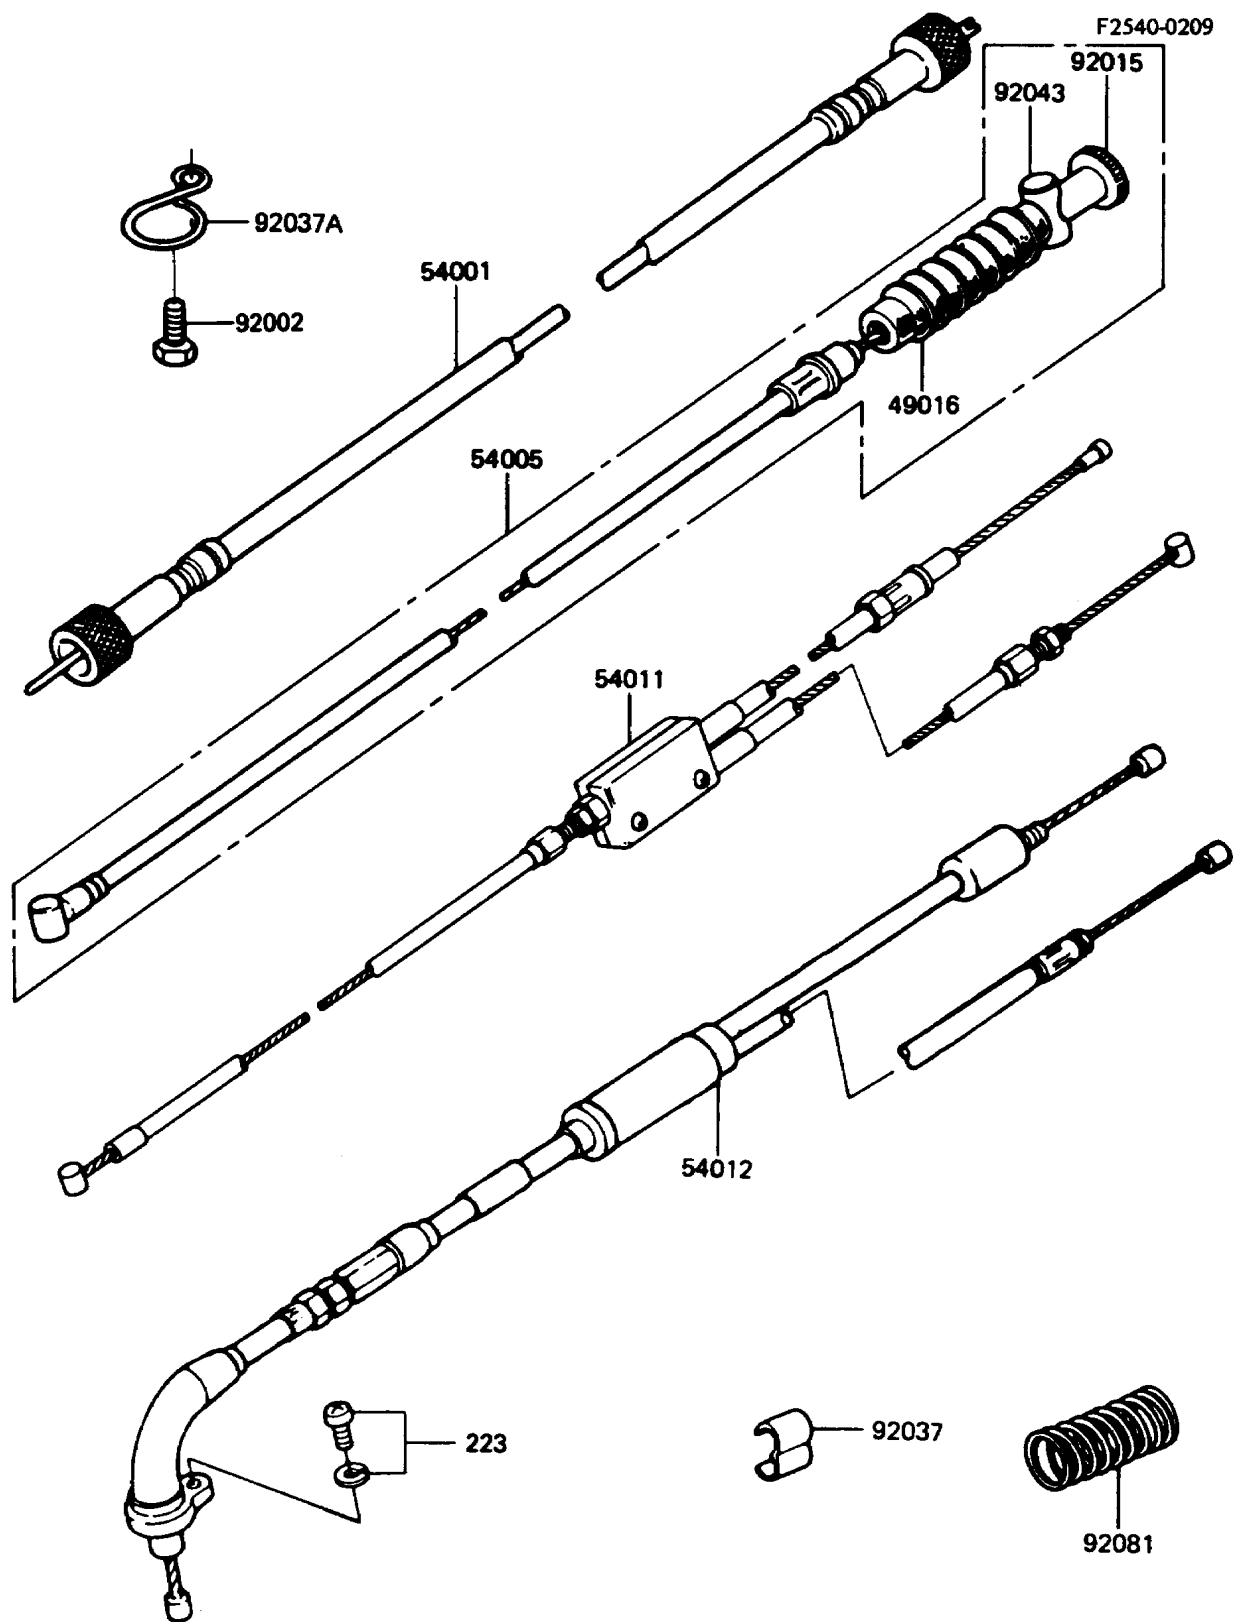

## 1989 KE100 PARTS DIAGRAM

Cable

## 1989 KE100 PARTS LIST

### Cable

ITEM NAME	PART NUMBER	QUANTITY
COVER-SEAL (Ref # 49016)	54009-008	1
CABLE-SPEEDOMETER (Ref # 54001)	54001-032	1
CABLE-BRAKE (Ref # 54005)	54005-1035	1
CABLE-CLUTCH (Ref # 54011)	54011-1054	1
CABLE-THROTTLE (Ref # 54012)	54012-1104	1
BOLT,6X12 (Ref # 92002)	92002-1211	1
NUT,CABLE ADJUSTER LOCK (Ref # 92015)	92015-052	1
CLAMP,CABLE (Ref # 92037)	92037-017	1
CLAMP,CABLE (Ref # 92037A)	92037-046	1
PIN,BRAKE CABLE (Ref # 92043)	92043-082	1
SPRING,CABLE (Ref # 92081)	54025-004	1
SCREW-PAN-WS-CROS (Ref # 223)	223C0510	1