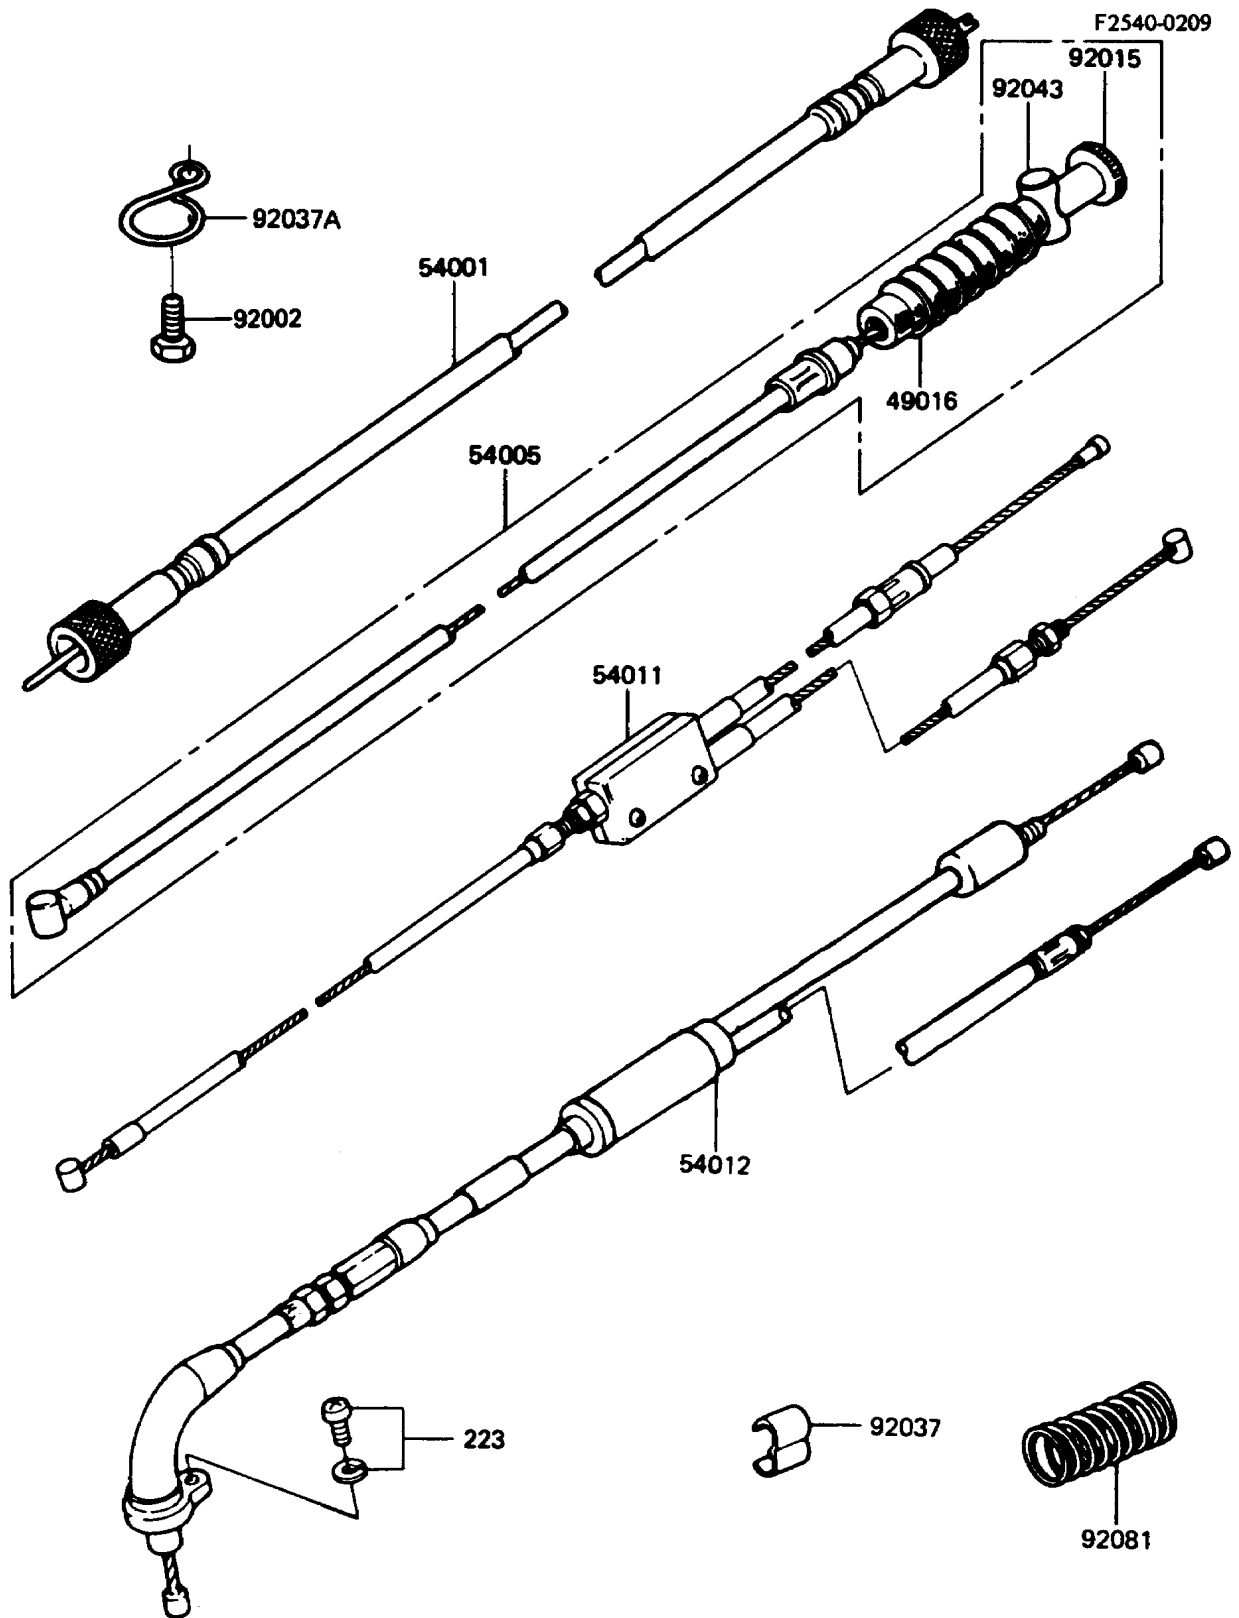

# 1989 KE100 PARTS DIAGRAM

Cable

# 1989 KE100 PARTS LIST

## Cable

ITEM NAME	PART NUMBER	QUANTITY
COVER-SEAL (Ref # 49016)	54009-008	1
CABLE-SPEEDOMETER (Ref # 54001)	54001-032	1
CABLE-BRAKE (Ref # 54005)	54005-1035	1
CABLE-CLUTCH (Ref # 54011)	54011-1054	1
CABLE-THROTTLE (Ref # 54012)	54012-1104	1
BOLT,6X12 (Ref # 92002)	92002-1211	1
NUT,CABLE ADJUSTER LOCK (Ref # 92015)	92015-052	1
CLAMP,CABLE (Ref # 92037)	92037-017	1
CLAMP,CABLE (Ref # 92037A)	92037-046	1
PIN,BRAKE CABLE (Ref # 92043)	92043-082	1
SPRING,CABLE (Ref # 92081)	54025-004	1
SCREW-PAN-WS-CROS (Ref # 223)	223C0510	1