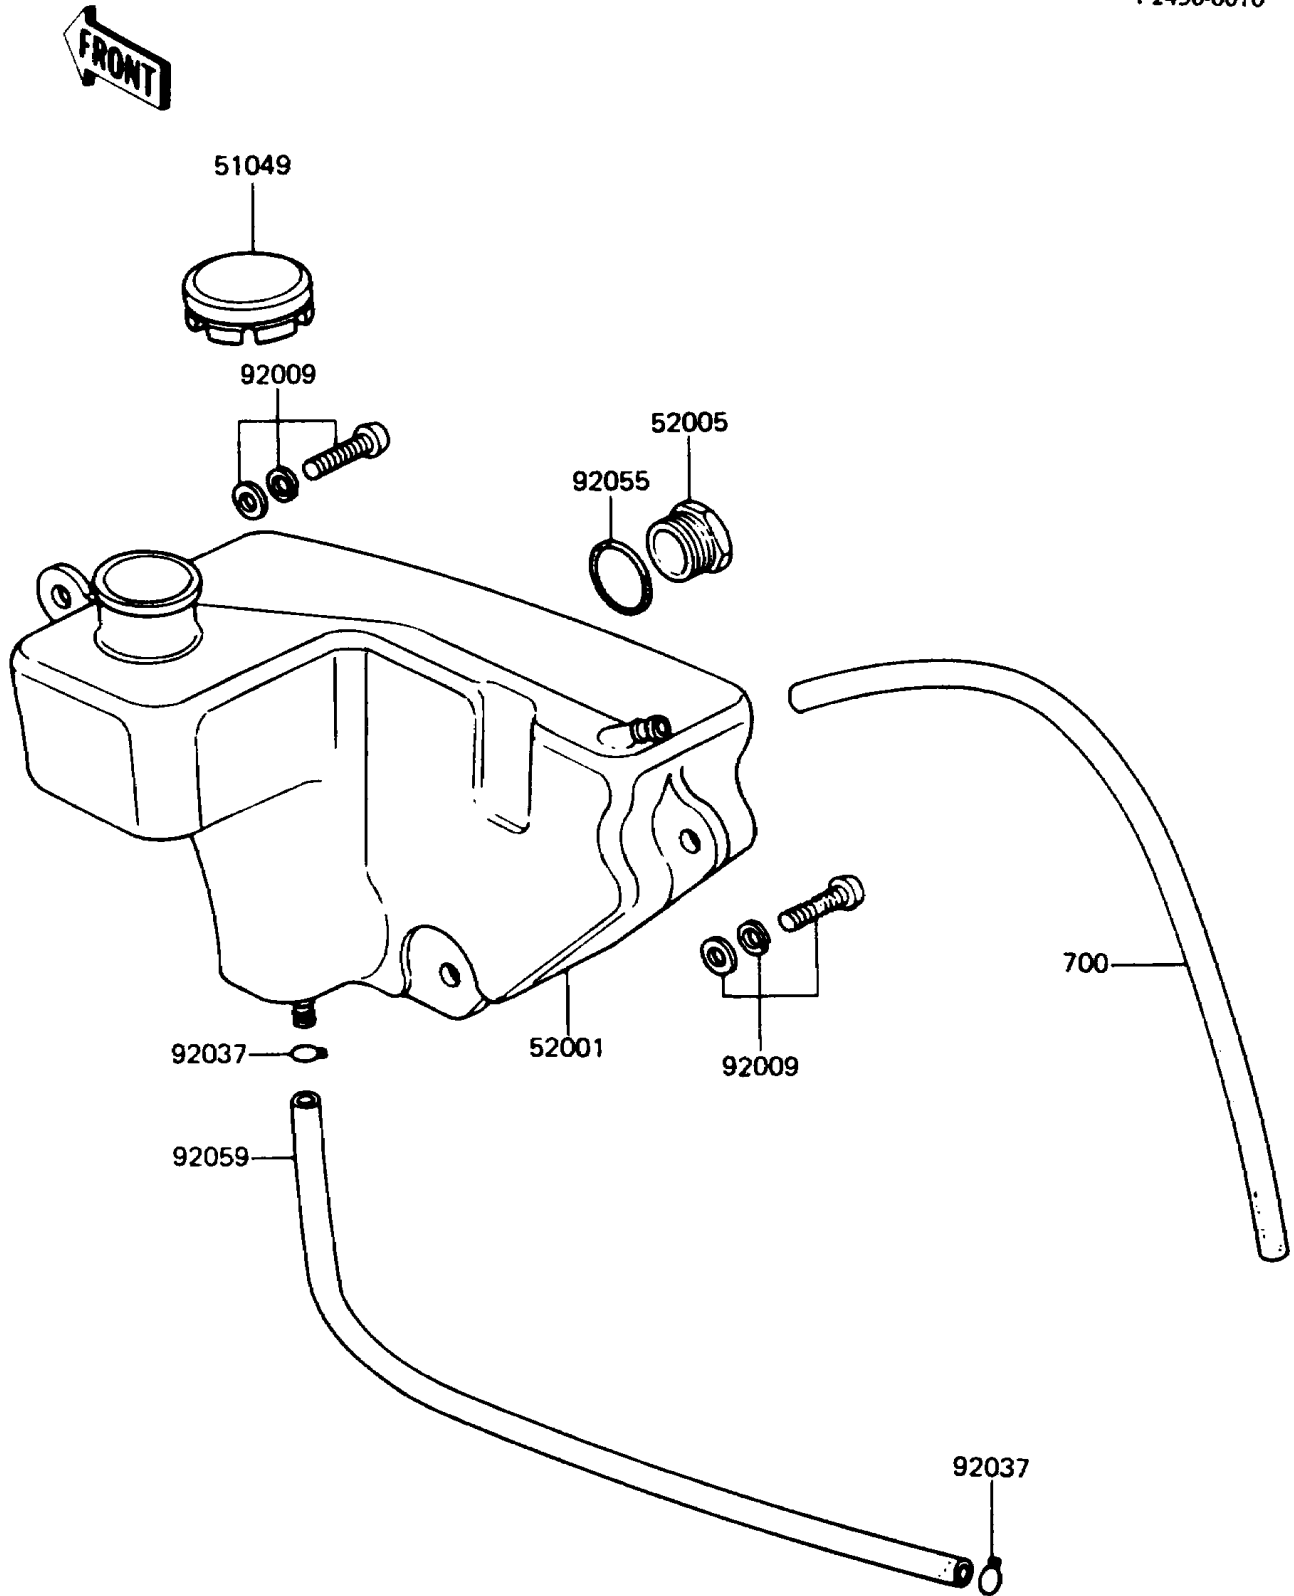

1989 KE100 PARTS DIAGRAM

Oil Tank

F2450-0010

1989 KE100 PARTS LIST

Oil Tank

ITEM NAME	PART NUMBER	QUANTITY
CAP-TANK,OIL (Ref # 51049)	51049-1004	1
TANK-OIL (Ref # 52001)	52001-1003	1
GAUGE,OIL LEVEL (Ref # 52005)	52015-002	1
SCREW-PAN-WSP-CROS,6X16 (Ref # 92009)	92009-1283	3
CLAMP,TUBE (Ref # 92037)	92037-010	2
RING-O,20MM (Ref # 92055)	92055-051	1
TUBE,4.5X9X220 (Ref # 92059)	92059-073	1
TUBE-PVC,5X280 (Ref # 700)	700Q05280	1