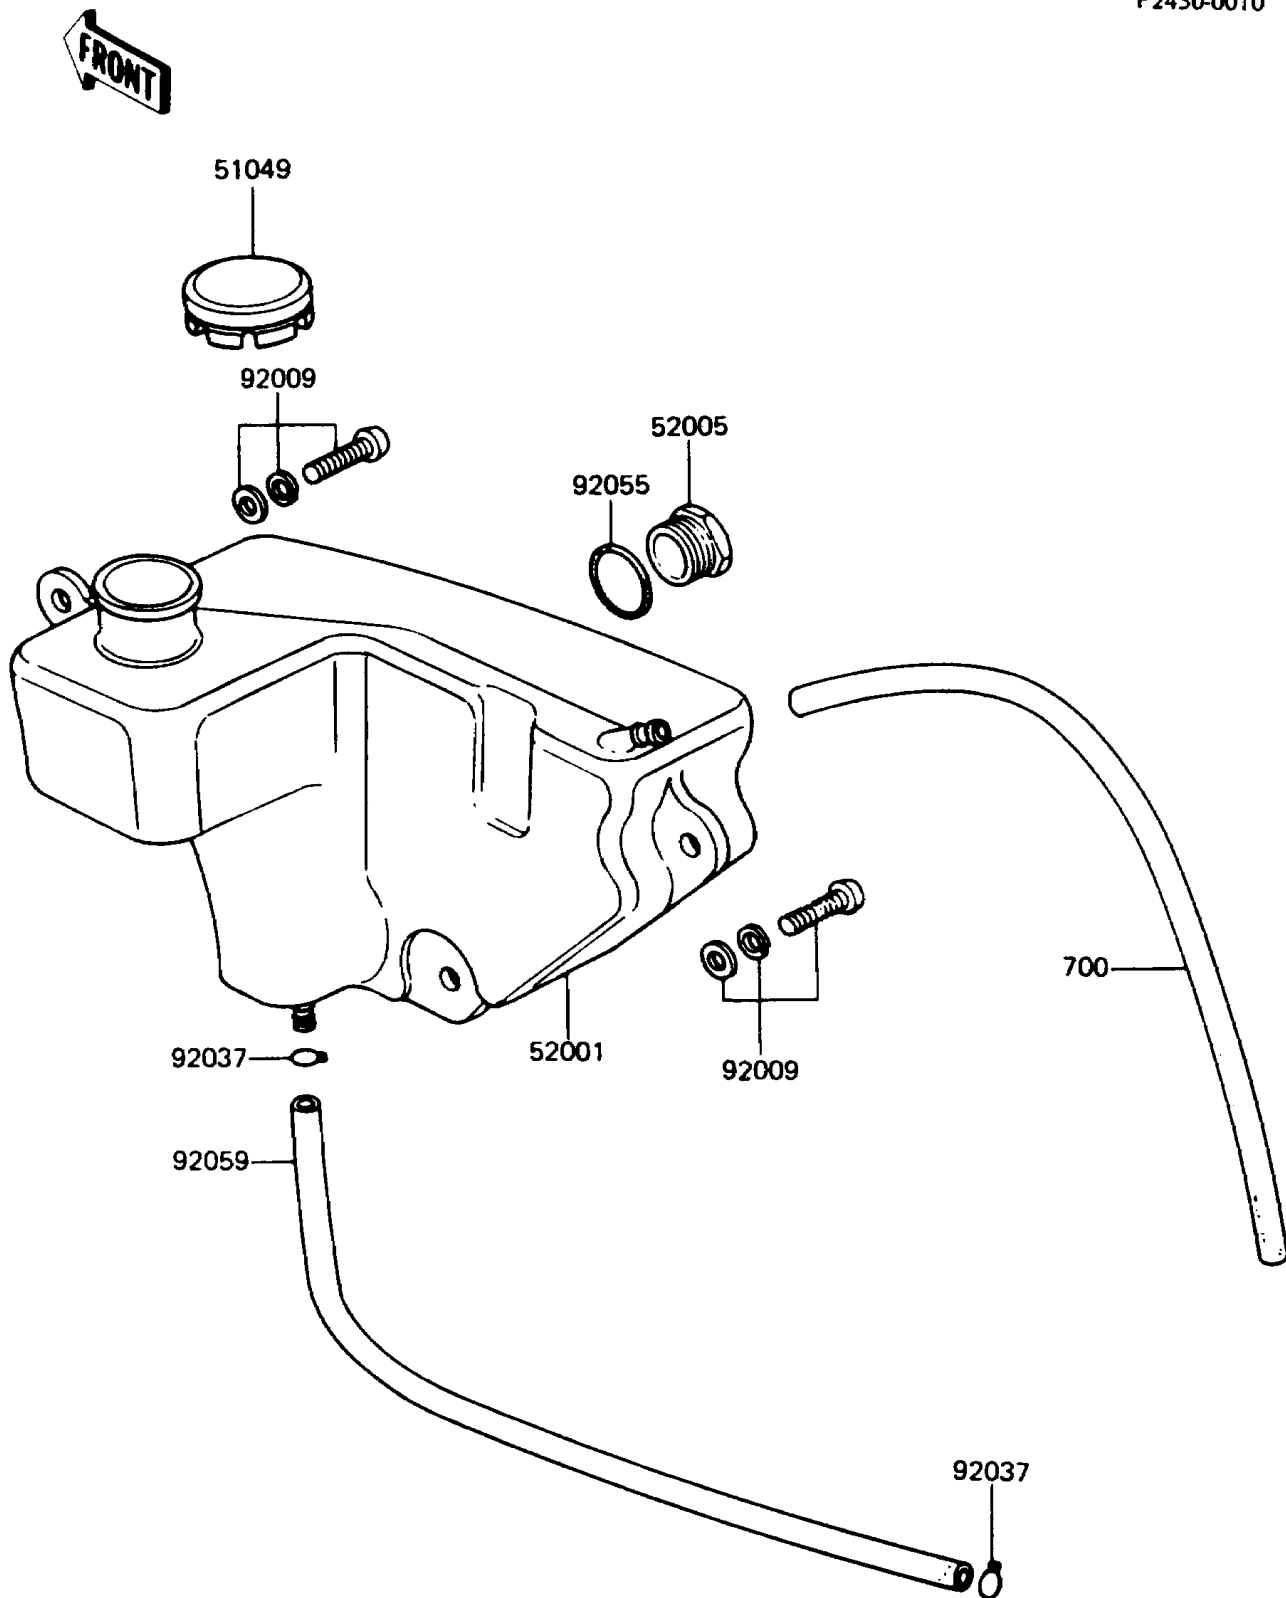

1989 KE100 PARTS DIAGRAM

Oil Tank

F2450-0010

1989 KE100 PARTS LIST

Oil Tank

ITEM NAME	PART NUMBER	QUANTITY
CAP-TANK,OIL (Ref # 51049)	51049-1004	1
TANK-OIL (Ref # 52001)	52001-1003	1
GAUGE,OIL LEVEL (Ref # 52005)	52015-002	1
SCREW-PAN-WSP-CROS,6X16 (Ref # 92009)	92009-1283	1
CLAMP,TUBE (Ref # 92037)	92037-010	1
RING-O,20MM (Ref # 92055)	92055-051	1
TUBE,4.5X9X220 (Ref # 92059)	92059-073	1
TUBE-PVC,5X280 (Ref # 700)	700Q05280	1