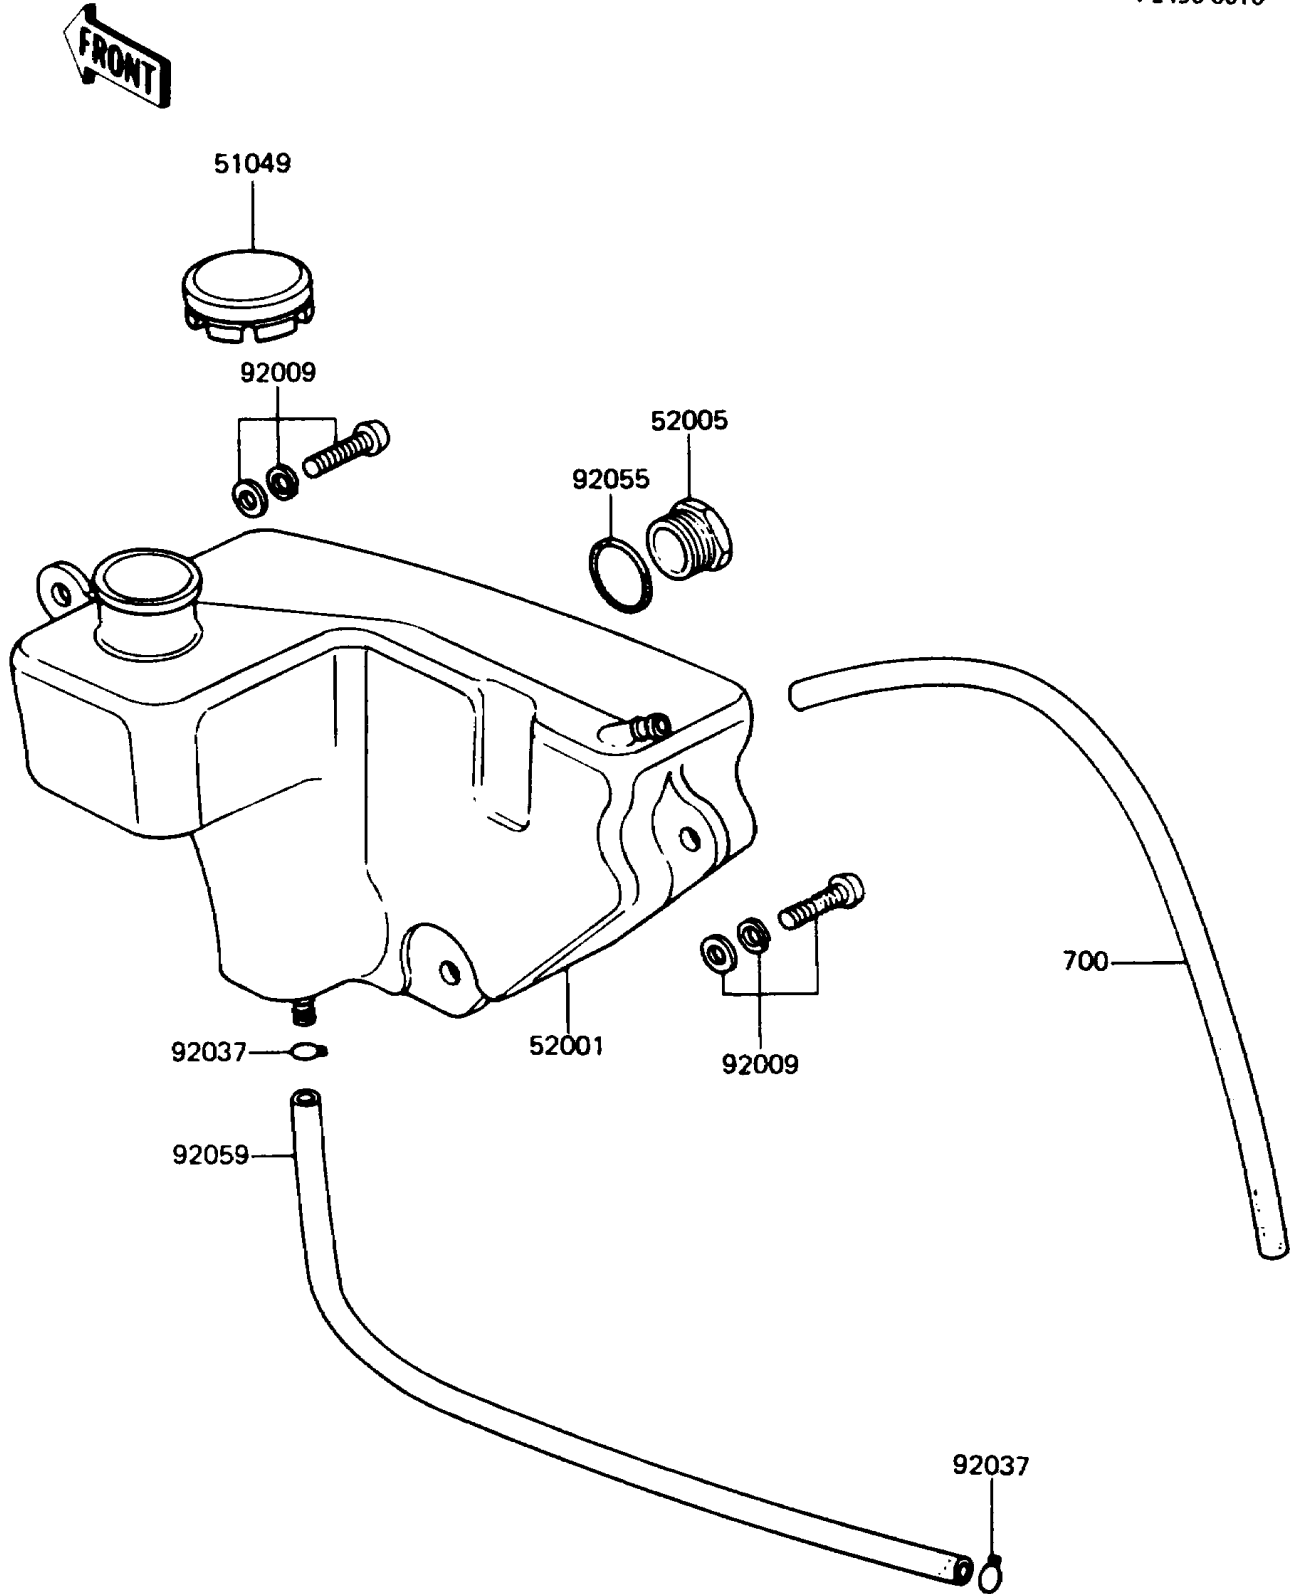

1991 KE100 PARTS DIAGRAM

Oil Tank

F2450-0010

1991 KE100 PARTS LIST

Oil Tank

ITEM NAME	PART NUMBER	QUANTITY
CAP-TANK,OIL (Ref # 51049)	51049-1004	1
TANK-OIL (Ref # 52001)	52001-1003	1
GAUGE,OIL LEVEL (Ref # 52005)	52015-002	1
SCREW-PAN-WSP-CROS,6X16 (Ref # 92009)	92009-1283	3
CLAMP,TUBE (Ref # 92037)	92037-010	2
RING-O,20MM (Ref # 92055)	92055-051	1
TUBE,4.5X9X220 (Ref # 92059)	92059-073	1
TUBE-PVC,5X280 (Ref # 700)	700Q05280	1