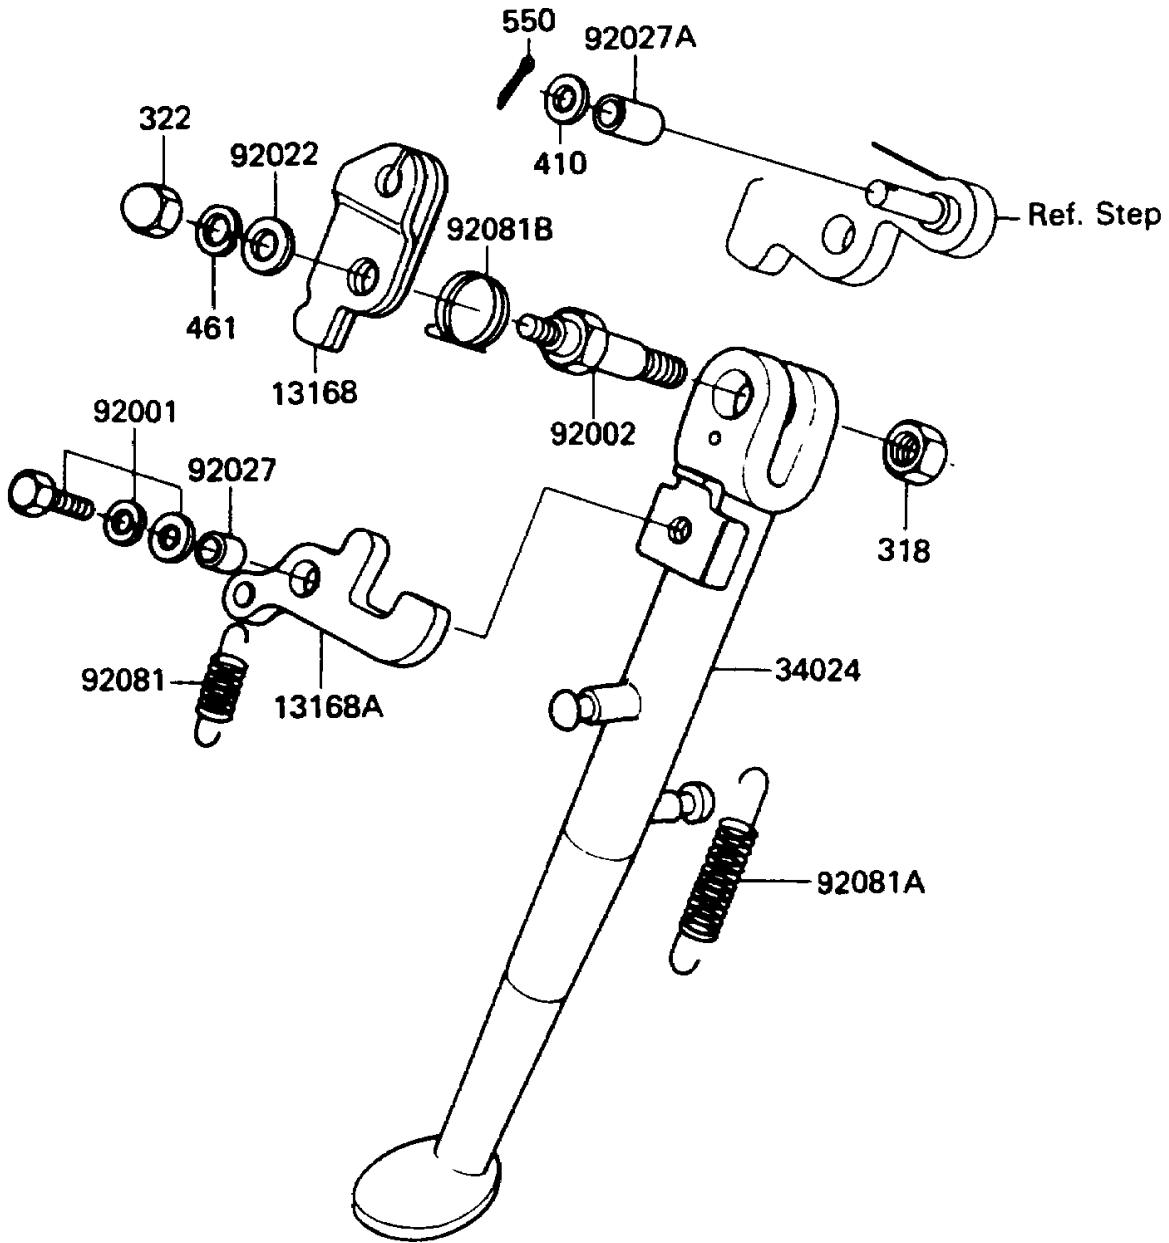

1989 KE100 PARTS DIAGRAM

Stand

F2190

1989 KE100 PARTS LIST

Stand

ITEM NAME	PART NUMBER	QUANTITY
LEVER,SIDE STAND (Ref # 13168)	13168-1035	1
LEVER,SIDE STAND (Ref # 13168A)	13168-1068	1
STAND-SIDE (Ref # 34024)	34024-1052	1
BOLT,6X12,BLACK (Ref # 92001)	92001-1956	1
BOLT,SIDE STAND (Ref # 92002)	92002-1220	1
WASHER,6.5X16X2 (Ref # 92022)	92022-1342	1
COLLAR,6.3X10X4.8 (Ref # 92027)	92027-1066	1
COLLAR,6.1X10X12 (Ref # 92027A)	92027-1143	1
SPRING,STOPPER RETURN (Ref # 92081)	92081-1010	1
SPRING,STAND (Ref # 92081A)	92081-1052	1
SPRING,SIDE STAND (Ref # 92081B)	92081-1107	1
NUT-HEX-SMALL (Ref # 318)	318C0800	1
NUT-CAP,6MM,BLACK (Ref # 322)	322C0600	1
WASHER-PLAIN-SMALL,6MM,BLACK (Ref # 410)	410F0600	1
WASHER-SPRING,6MM,BLACK (Ref # 461)	461K0600	1
PIN-COTTER,1.6X15 (Ref # 550)	550D1615	1