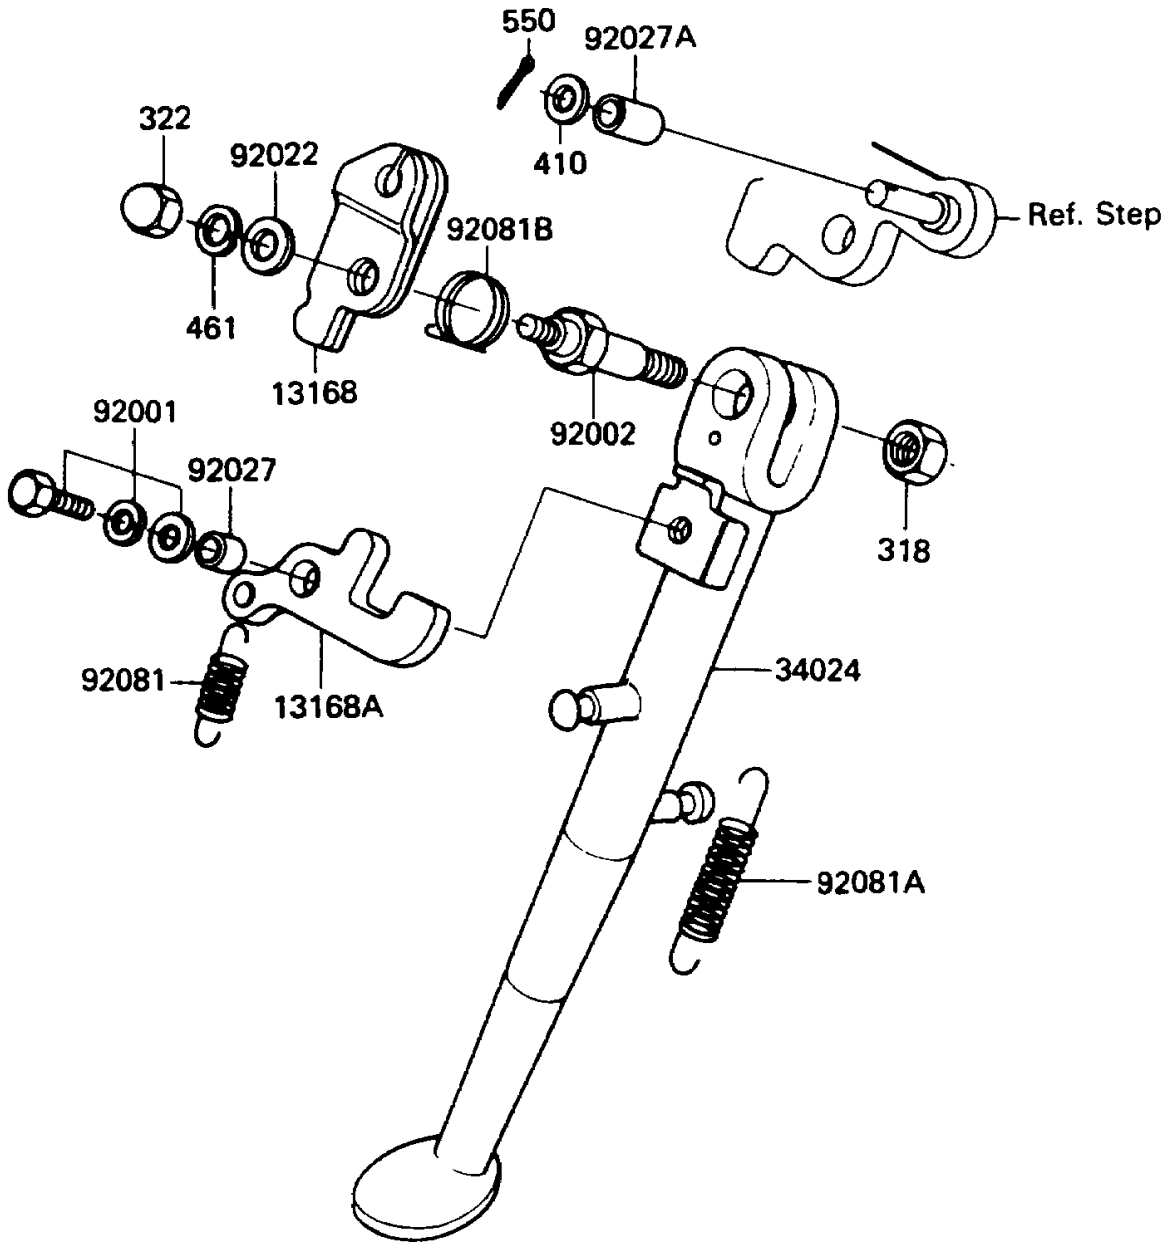

# 1988 KE100 PARTS DIAGRAM

Stand

F2190

# 1988 KE100 PARTS LIST

## Stand

| ITEM NAME                                | PART NUMBER | QUANTITY |
|--|-------------|----------|
| LEVER,SIDE STAND (Ref # 13168)           | 13168-1035  | 1        |
| LEVER,SIDE STAND (Ref # 13168A)          | 13168-1068  | 1        |
| STAND-SIDE (Ref # 34024)                 | 34024-1052  | 1        |
| BOLT,6X12,BLACK (Ref # 92001)            | 92001-1956  | 1        |
| BOLT,SIDE STAND (Ref # 92002)            | 92002-1220  | 1        |
| WASHER,6.5X16X2 (Ref # 92022)            | 92022-1342  | 1        |
| COLLAR,6.3X10X4.8 (Ref # 92027)          | 92027-1066  | 1        |
| COLLAR,6.1X10X12 (Ref # 92027A)          | 92027-1143  | 1        |
| SPRING,STOPPER RETURN (Ref # 92081)      | 92081-1010  | 1        |
| SPRING,STAND (Ref # 92081A)              | 92081-1052  | 1        |
| SPRING,SIDE STAND (Ref # 92081B)         | 92081-1107  | 1        |
| NUT-HEX-SMALL (Ref # 318)                | 318C0800    | 1        |
| NUT-CAP,6MM,BLACK (Ref # 322)            | 322C0600    | 1        |
| WASHER-PLAIN-SMALL,6MM,BLACK (Ref # 410) | 410F0600    | 1        |
| WASHER-SPRING,6MM,BLACK (Ref # 461)      | 461K0600    | 1        |
| PIN-COTTER,1.6X15 (Ref # 550)            | 550D1615    | 1        |