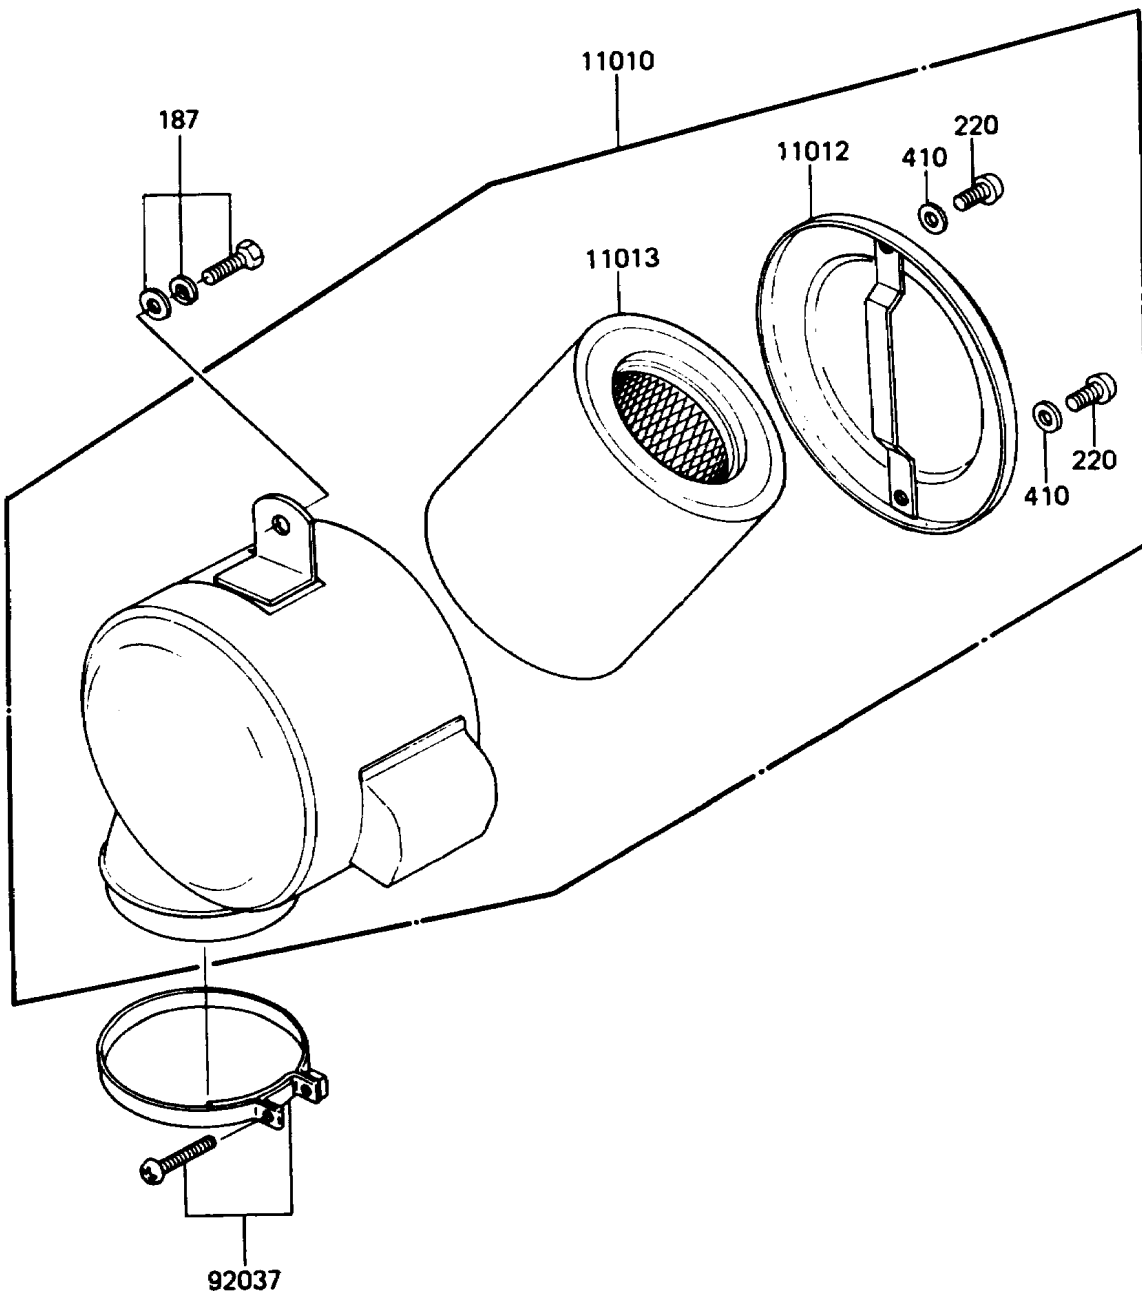

# 1989 KE100 PARTS DIAGRAM

Air Filter

E1130-0051

# 1989 KE100 PARTS LIST

## Air Filter

ITEM NAME	PART NUMBER	QUANTITY
FILTER-ASSY-AIR (Ref # 11010)	11010-1100	1
CAP,AIR FILTER,F.BLACK (Ref # 11012)	11012-1187	1
ELEMENT-AIR FILTER (Ref # 11013)	11013-1008	1
CLAMP (Ref # 92037)	92037-068	1
BOLT-UPSET-WSP (Ref # 187)	187C0612	1
SCREW-PAN-CROS,6X8 (Ref # 220)	220B0608	2
WASHER-PLAIN-SMALL,6MM (Ref # 410)	410B0600	2