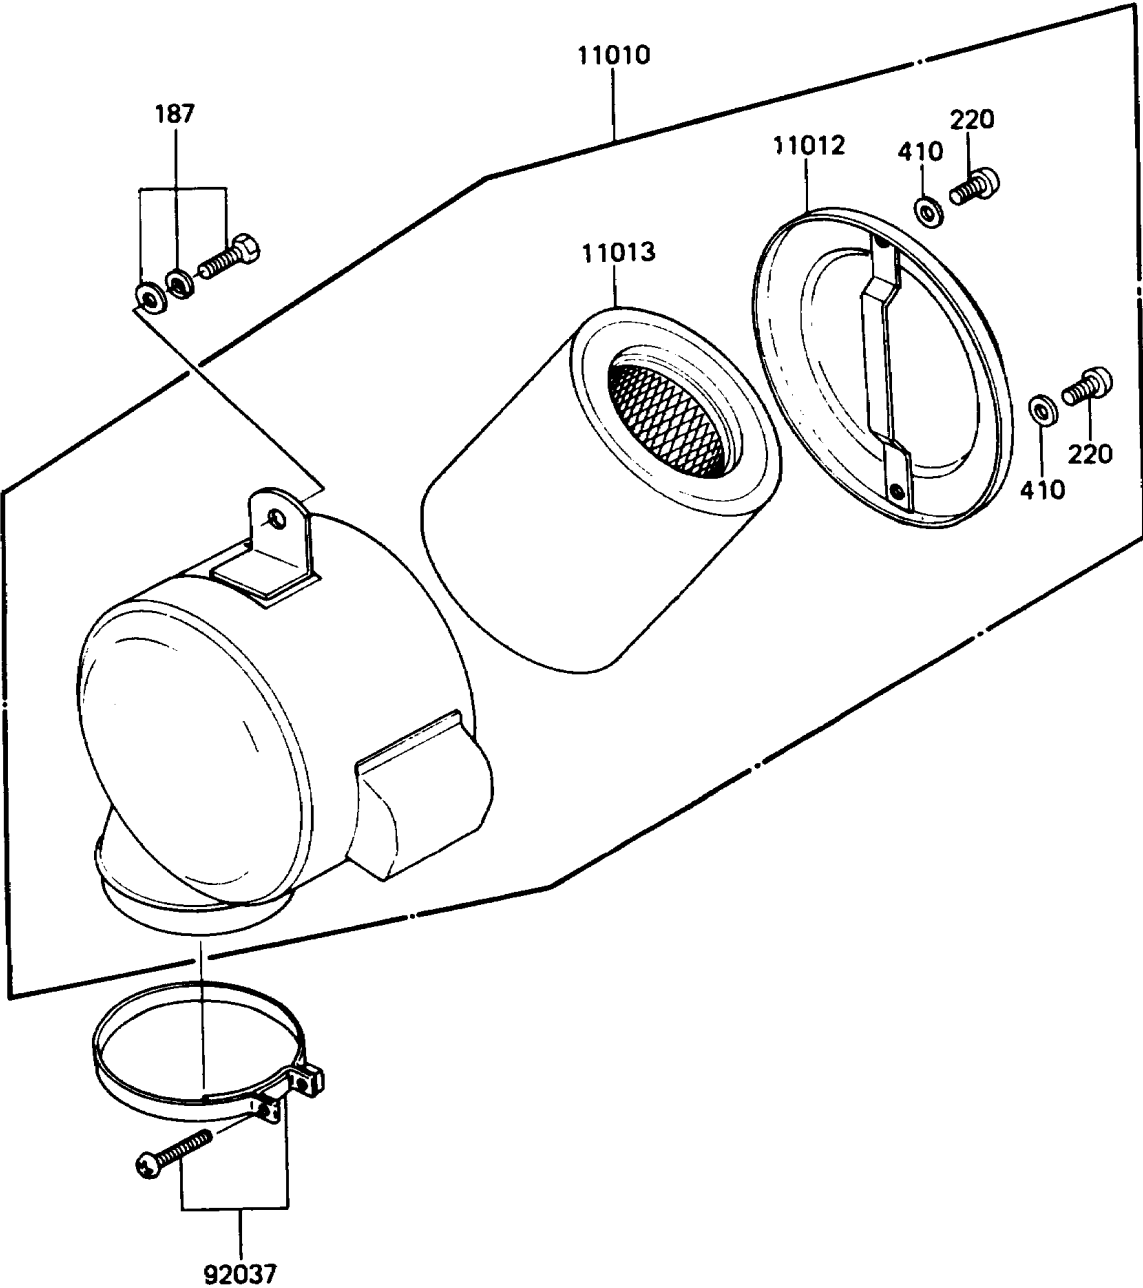

1989 KE100 PARTS DIAGRAM

Air Filter

E1130-0051

1989 KE100 PARTS LIST

Air Filter

ITEM NAME	PART NUMBER	QUANTITY
FILTER-ASSY-AIR (Ref # 11010)	11010-1100	1
CAP,AIR FILTER,F.BLACK (Ref # 11012)	11012-1187	1
ELEMENT-AIR FILTER (Ref # 11013)	11013-1008	1
CLAMP (Ref # 92037)	92037-068	1
BOLT-UPSET-WSP (Ref # 187)	187C0612	1
SCREW-PAN-CROS,6X8 (Ref # 220)	220B0608	1
WASHER-PLAIN-SMALL,6MM (Ref # 410)	410B0600	1