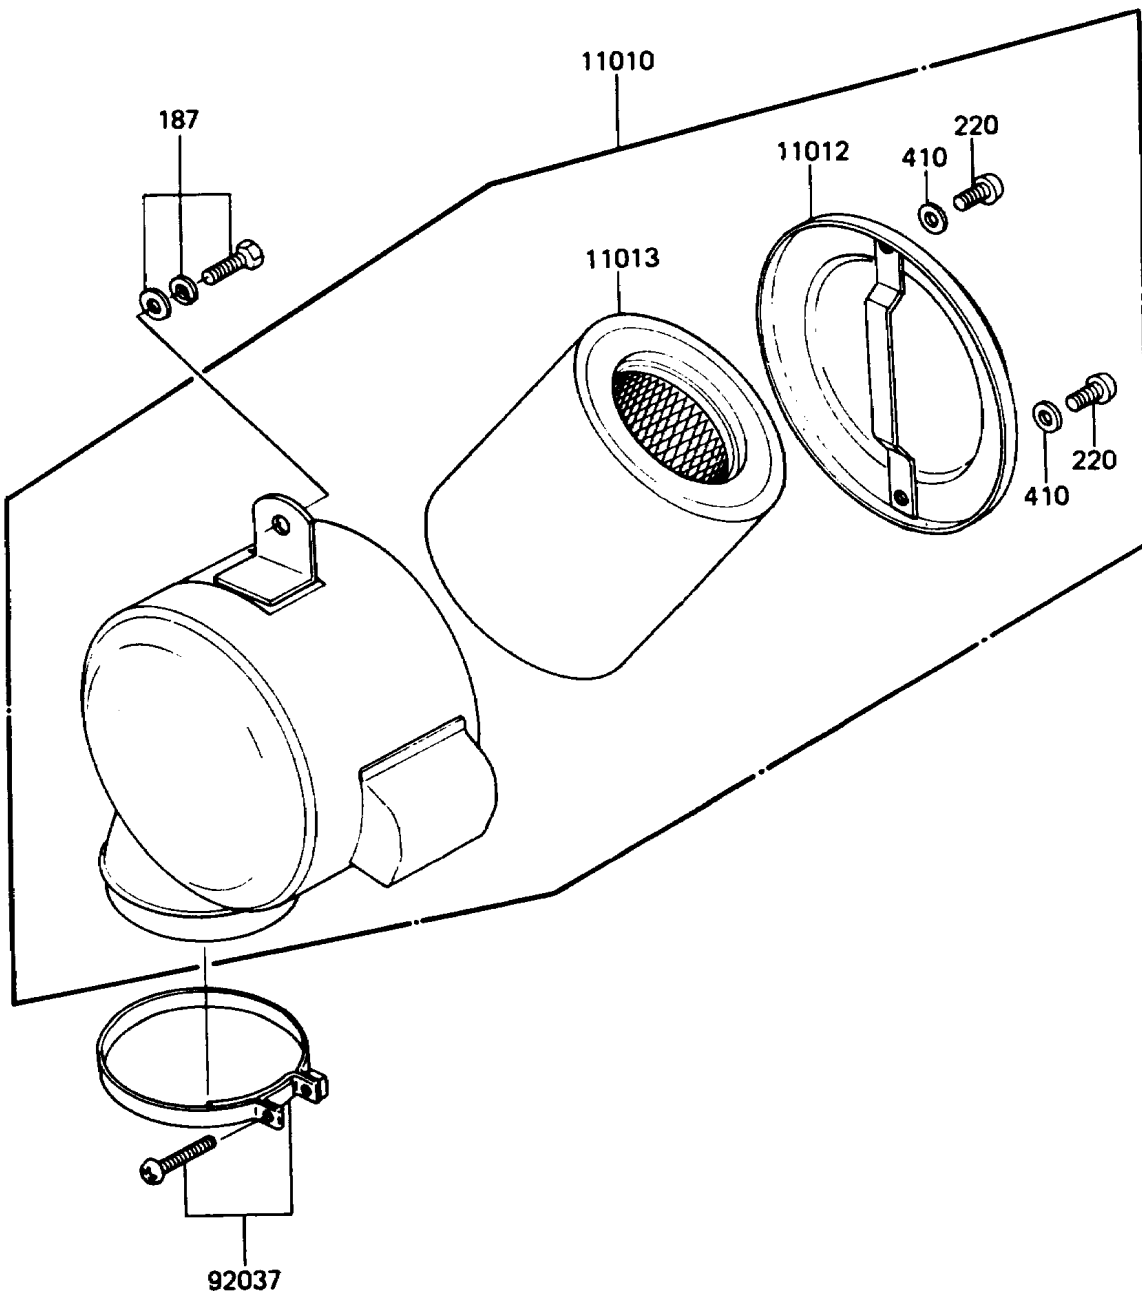

1991 KE100 PARTS DIAGRAM

Air Filter

E1130-0051

1991 KE100 PARTS LIST

Air Filter

ITEM NAME	PART NUMBER	QUANTITY
FILTER-ASSY-AIR (Ref # 11010)	11010-1100	1
CAP,AIR FILTER,F.BLACK (Ref # 11012)	11012-1187	1
ELEMENT-AIR FILTER (Ref # 11013)	11013-1008	1
CLAMP (Ref # 92037)	92037-068	1
BOLT-UPSET-WSP (Ref # 187)	187C0612	1
SCREW-PAN-CROS,6X8 (Ref # 220)	220B0608	2
WASHER-PLAIN-SMALL,6MM (Ref # 410)	410B0600	2