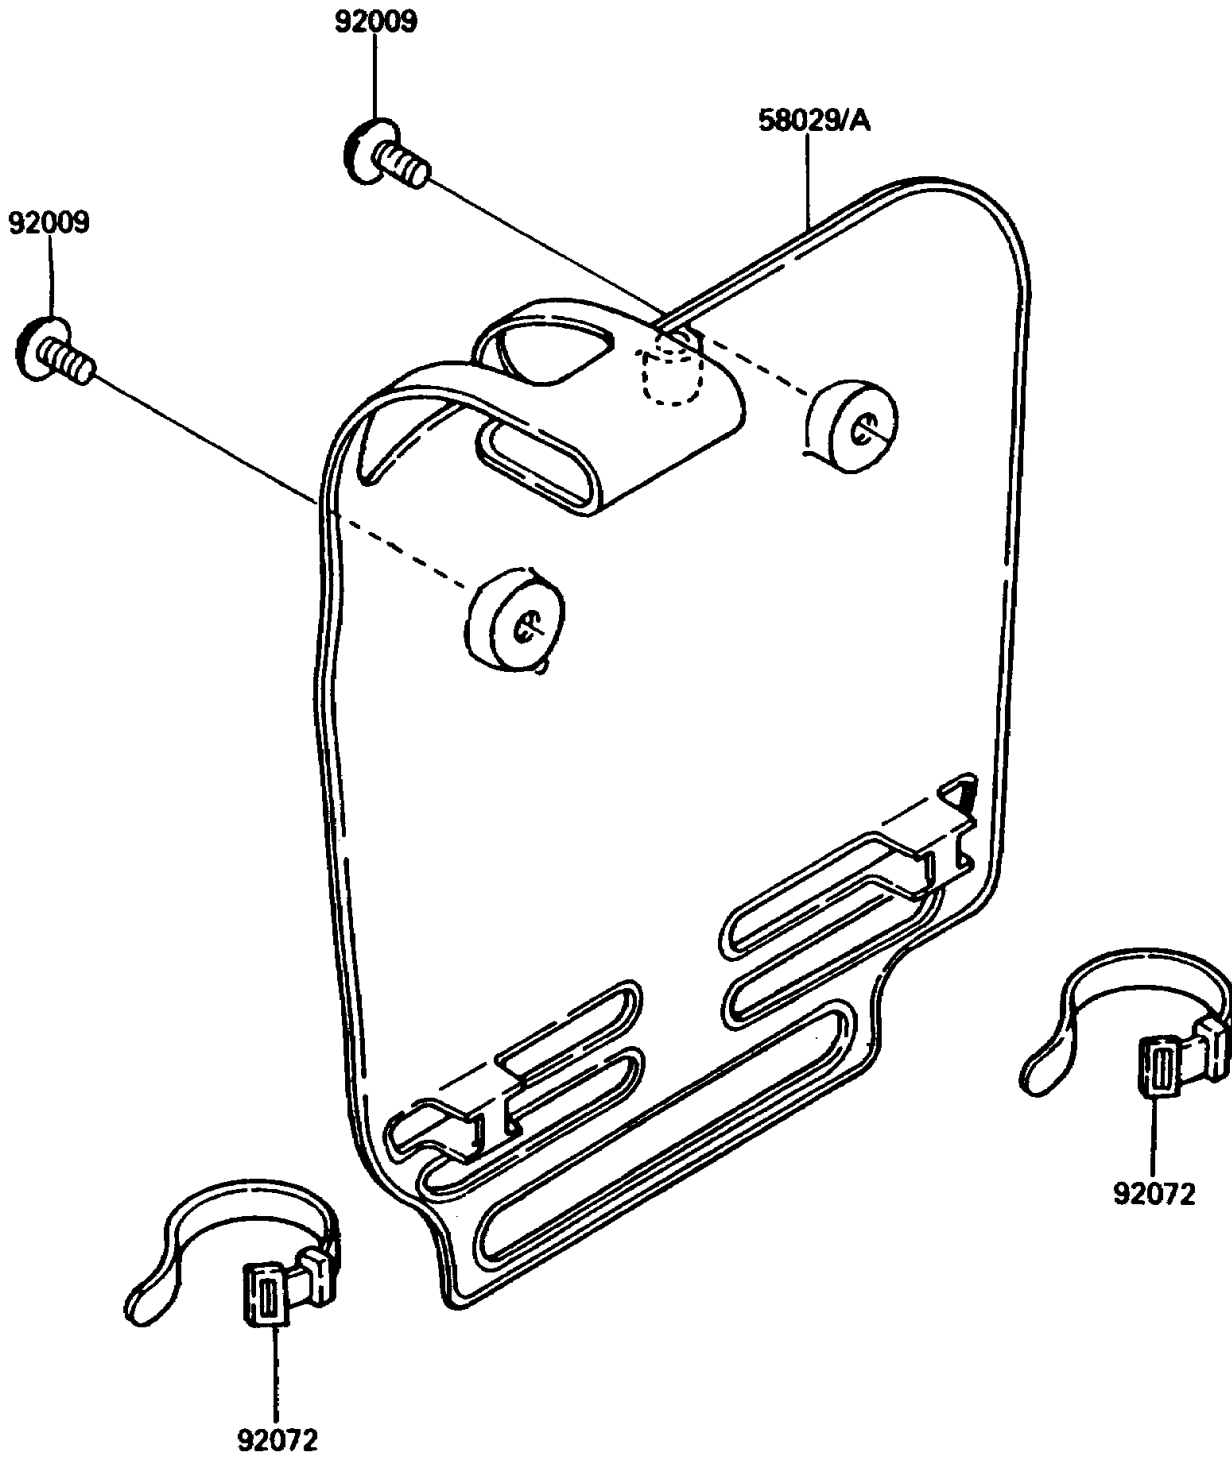

1986 KDX80 PARTS DIAGRAM

Accessory

F2910-0009

1986 KDX80 PARTS LIST

Accessory

ITEM NAME	PART NUMBER	QUANTITY
PLATE-NUMBER,L.GREEN (Ref # 58029A)	58029-5006-6W	1
SCREW,6X10,WHITE (Ref # 92009)	92009-1286	2
BAND,L=149 (Ref # 92072)	92072-031	2