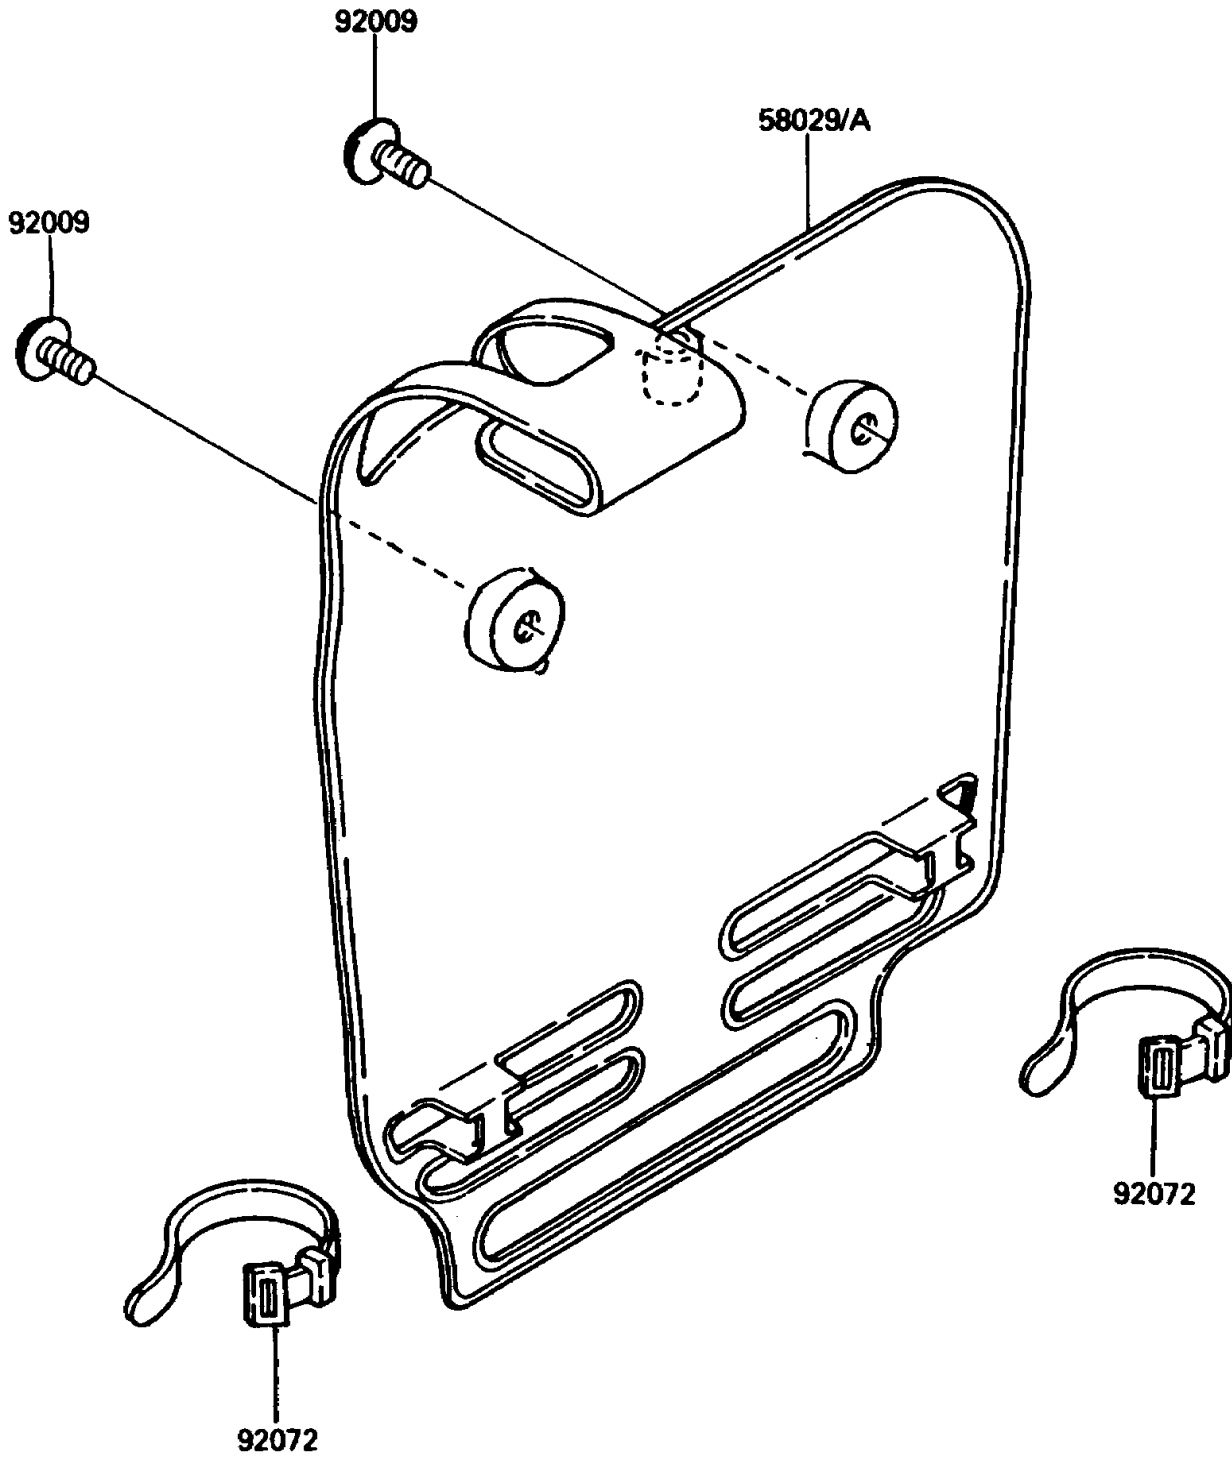

# 1985 KDX80 PARTS DIAGRAM

Accessory

F2910-0009

# 1985 KDX80 PARTS LIST

## Accessory

ITEM NAME	PART NUMBER	QUANTITY
PLATE-NUMBER,L.GREEN (Ref # 58029A)	58029-5006-6W	1
SCREW,6X10,WHITE (Ref # 92009)	92009-1286	2
BAND,L=149 (Ref # 92072)	92072-031	2