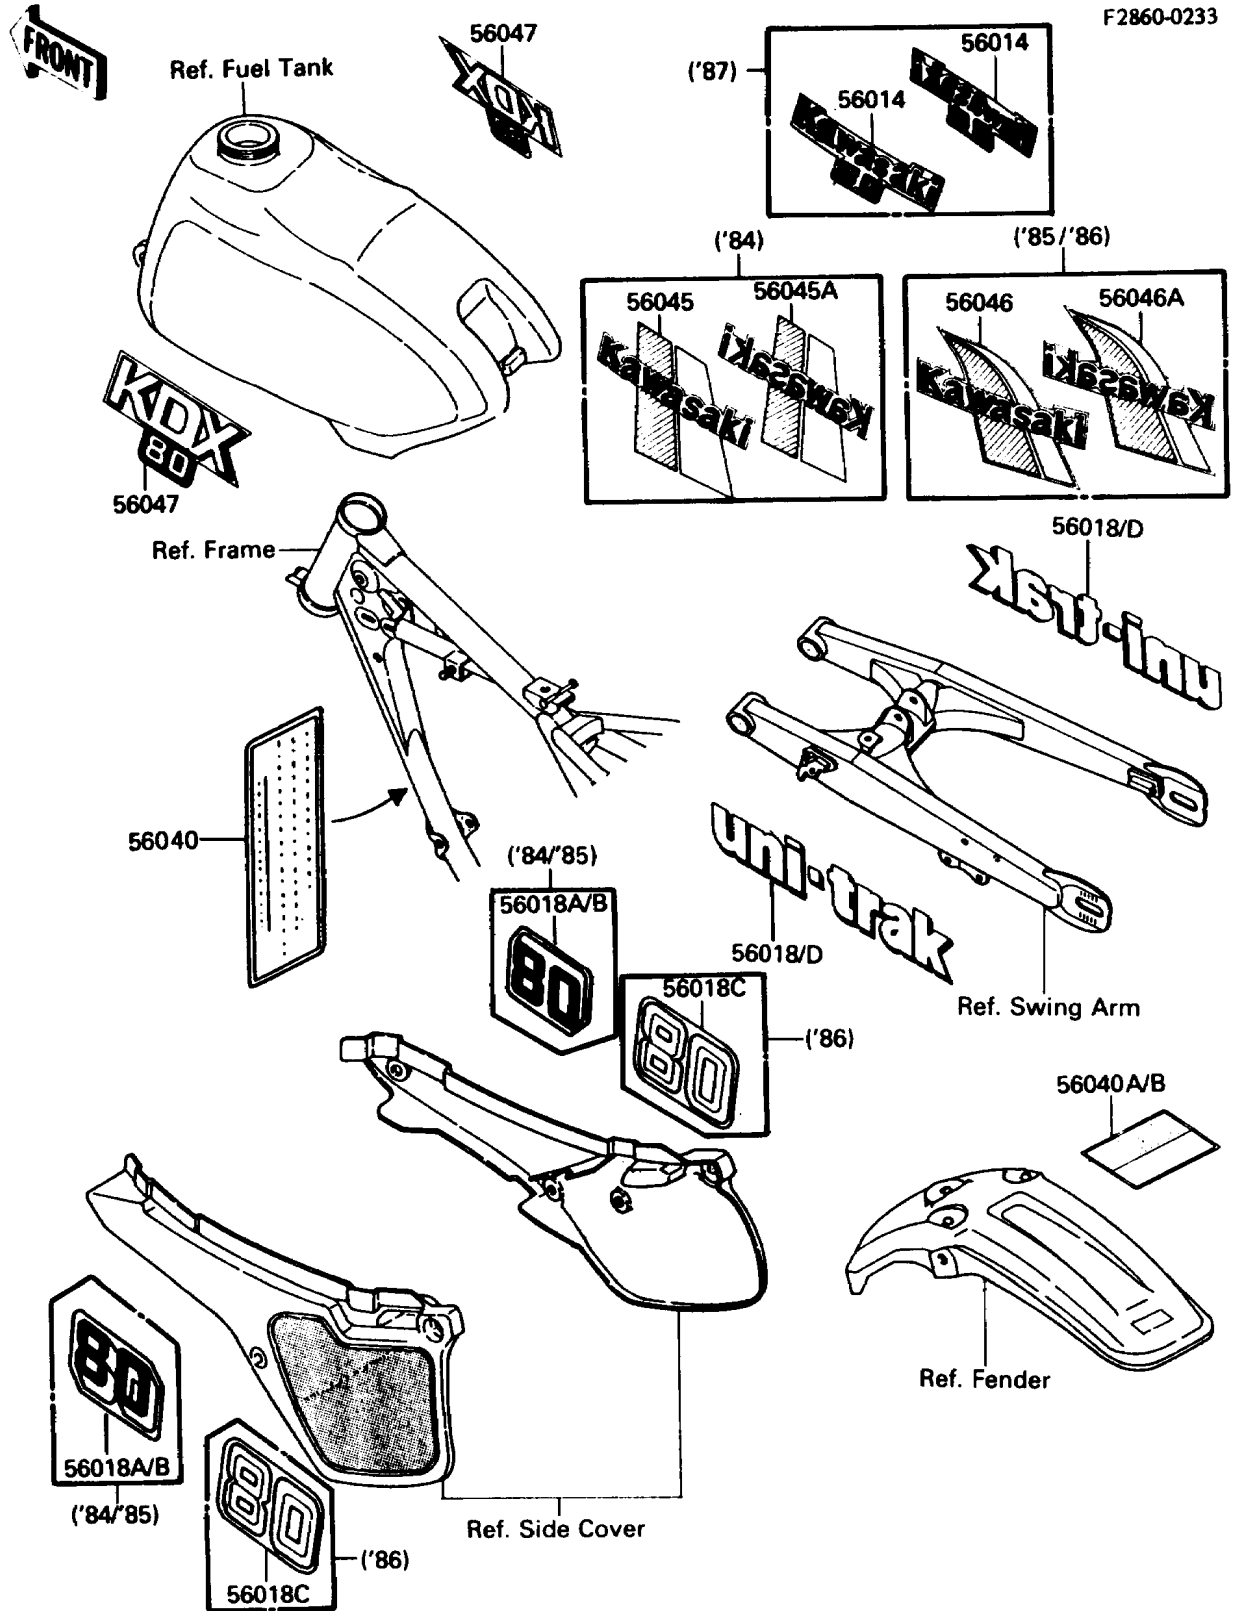

1988 KDX80 PARTS DIAGRAM

Labels

1988 KDX80 PARTS LIST

Labels

ITEM NAME	PART NUMBER	QUANTITY
MARK,SWING ARM,UNI-TRAK (Ref # 56018D)	56018-1902	2
LABEL-WARNING,OFF-ROAD VEHICLE (Ref # 56040)	56040-1018	1
LABEL-WARNING,GASOLINE/OIL (Ref # 56040B)	56040-1129	1
PATTERN,FUEL TANK,FOR GREEN (Ref # 56047)	56047-1626	2