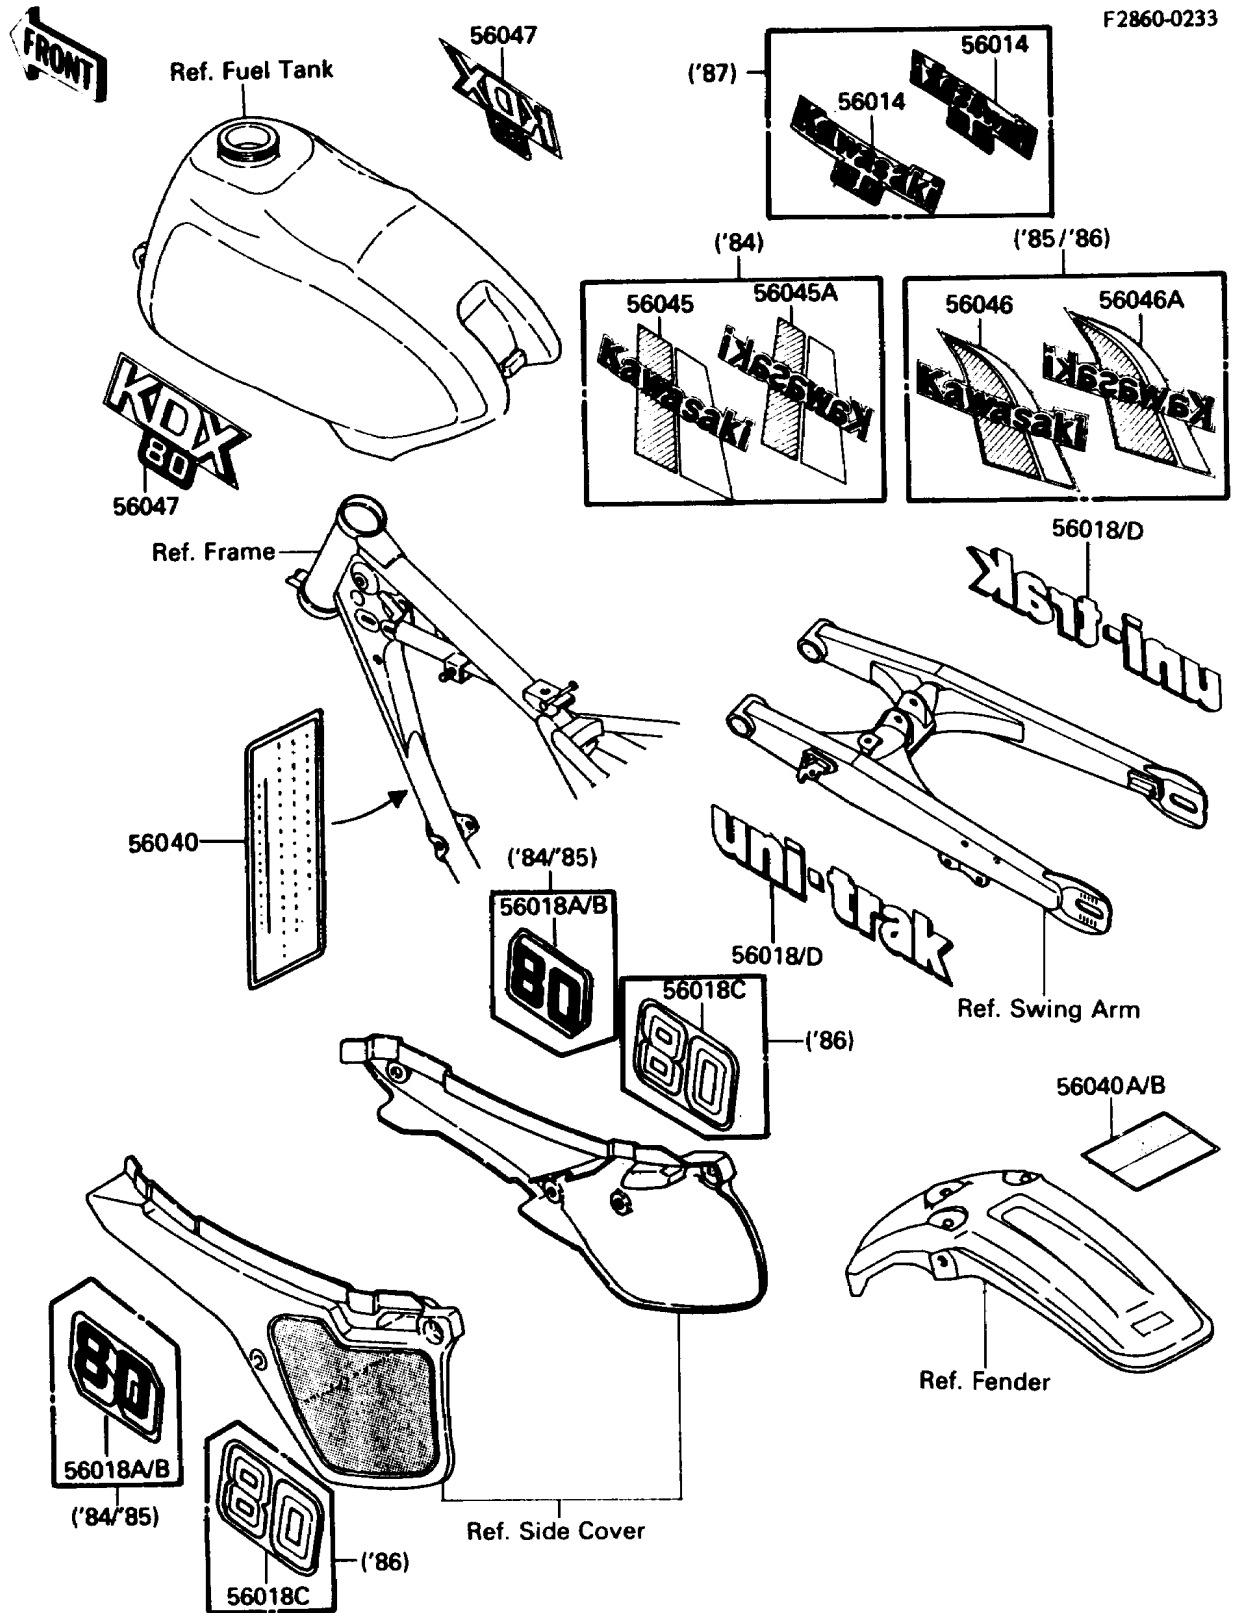

1986 KDX80 PARTS DIAGRAM

Labels

1986 KDX80 PARTS LIST

Labels

ITEM NAME	PART NUMBER	QUANTITY
MARK,SWING ARM,UNI-TRAK (Ref # 56018)	56018-1362	2
MARK,SIDE COVER,"80" (Ref # 56018C)	56018-1731	2
LABEL-WARNING,OFF-ROAD VEHICLE (Ref # 56040)	56040-1018	1
LABEL-WARNING,GASOLINE/OIL (Ref # 56040B)	56040-1129	1
PATTERN,FUEL TANK,LH (Ref # 56046)	56046-1289	1
PATTERN,FUEL TANK,RH (Ref # 56046A)	56046-1290	1