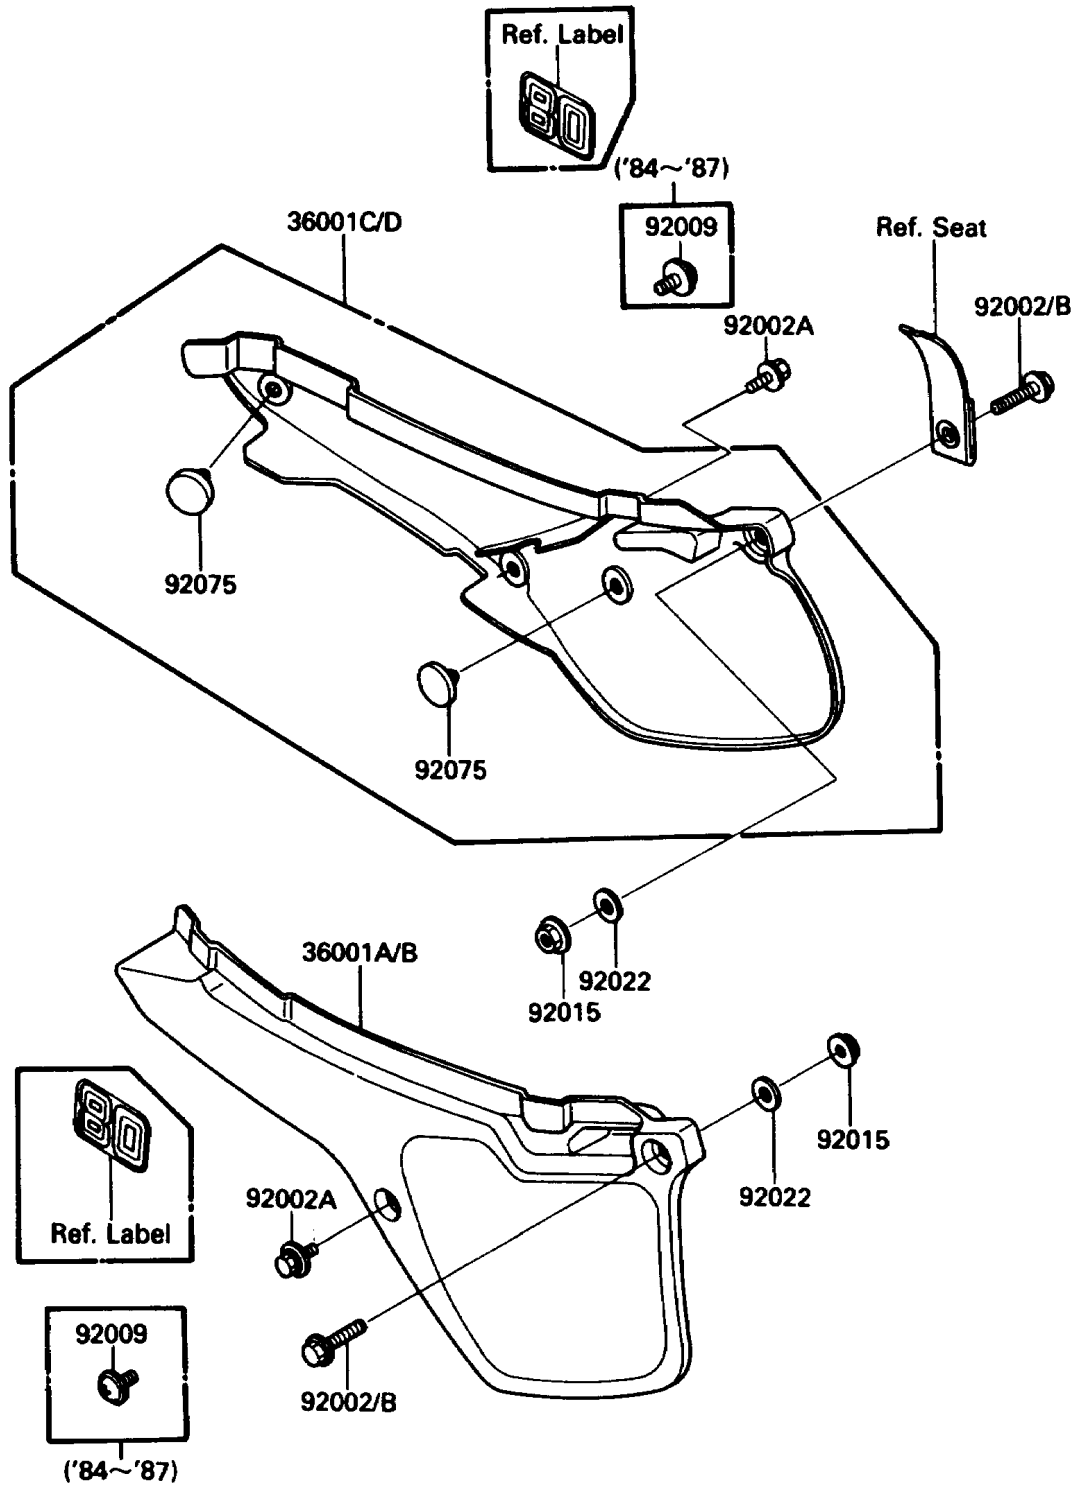

# 1986 KDX80 PARTS DIAGRAM

Side Covers

F2610-0290

# 1986 KDX80 PARTS LIST

## Side Covers

ITEM NAME	PART NUMBER	QUANTITY
COVER-SIDE,LH,L.GREEN (Ref # 36001B)	36001-5306-6W	1
COVER-SIDE,RH,L.GREEN (Ref # 36001D)	36001-5307-6W	1
BOLT,6X30 (Ref # 92002)	92002-1335	2
SCREW,6X10,WHITE (Ref # 92009)	92009-1286	2
NUT,LOCK,FLANGED,6MM (Ref # 92015)	92015-1339	2
WASHER,7X16X1.2 (Ref # 92022)	92022-024	2
DAMPER (Ref # 92075)	92075-1598	2