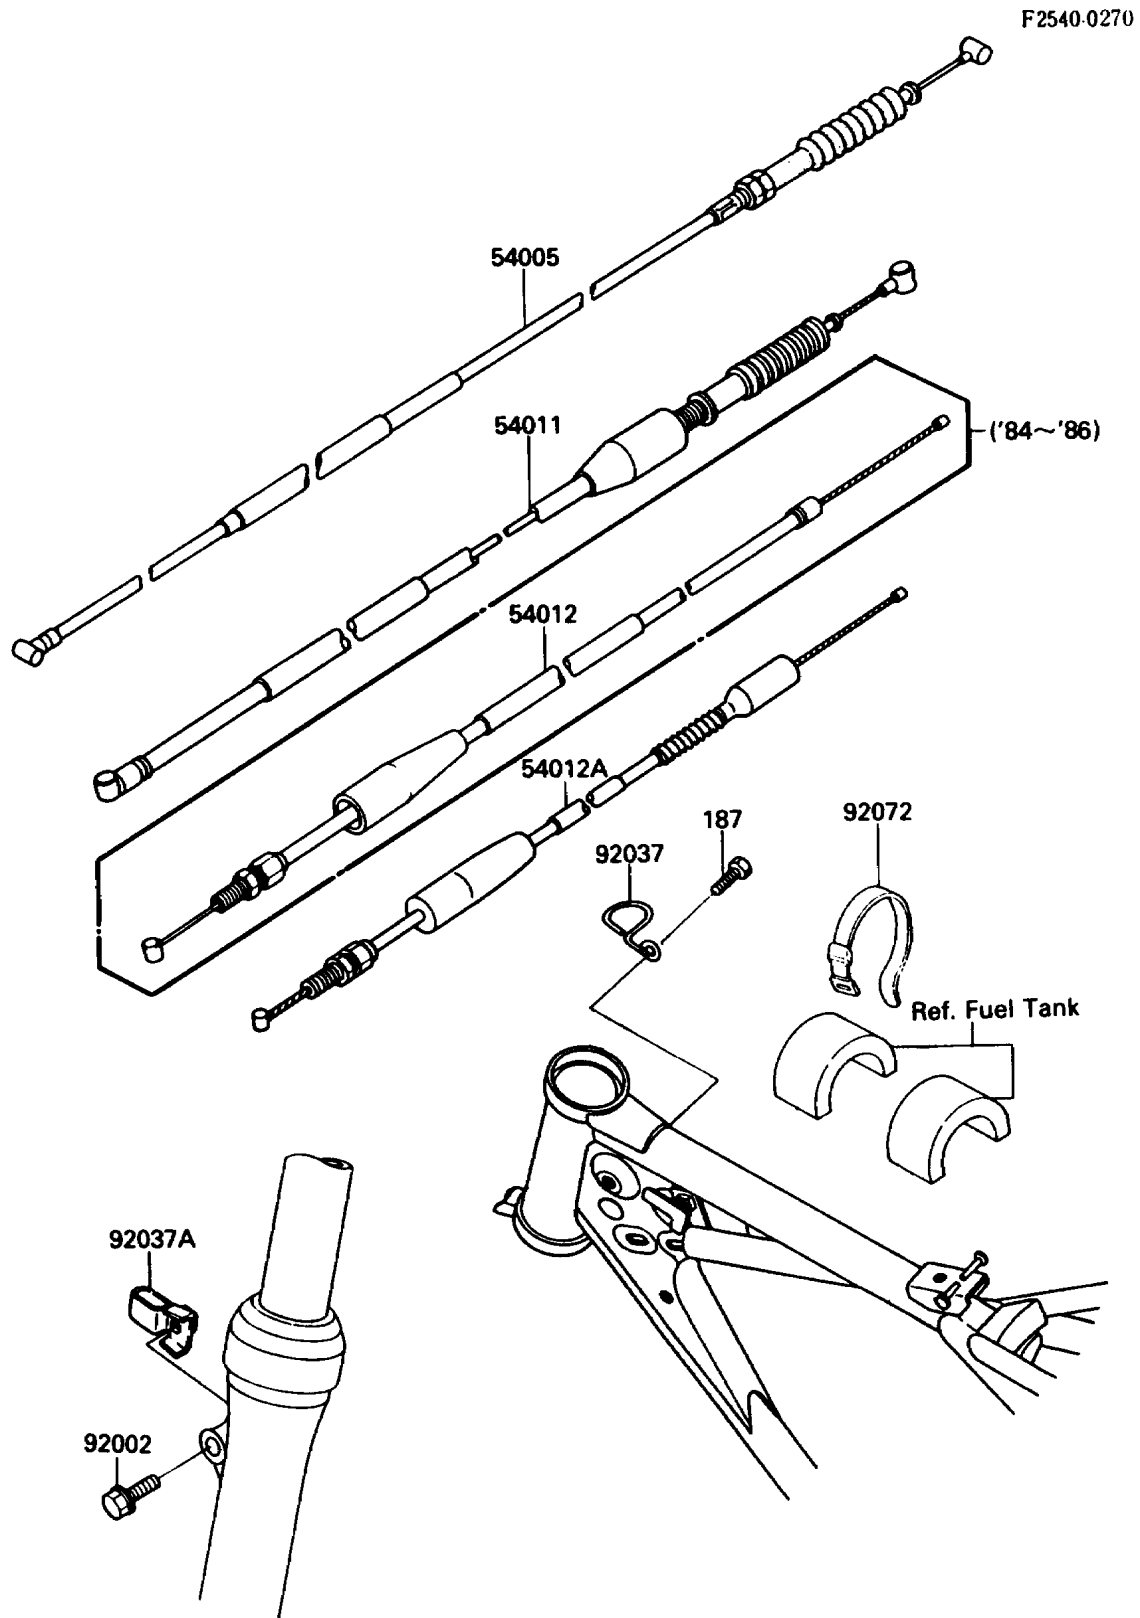

1986 KDX80 PARTS DIAGRAM

Cables

1986 KDX80 PARTS LIST

Cables

ITEM NAME	PART NUMBER	QUANTITY
CABLE-BRAKE (Ref # 54005)	54005-1046	1
CABLE-CLUTCH (Ref # 54011)	54011-1035	1
CABLE-THROTTLE (Ref # 54012)	54012-1215	1
BOLT,6X16 (Ref # 92002)	92002-1461	1
CLAMP,CABLE (Ref # 92037)	92037-092	1
CLAMP,BRAKE CABLE (Ref # 92037A)	92037-1353	1
BAND,L=218 (Ref # 92072)	92072-032	1
BOLT-UPSET-WSP (Ref # 187)	187B0612	1