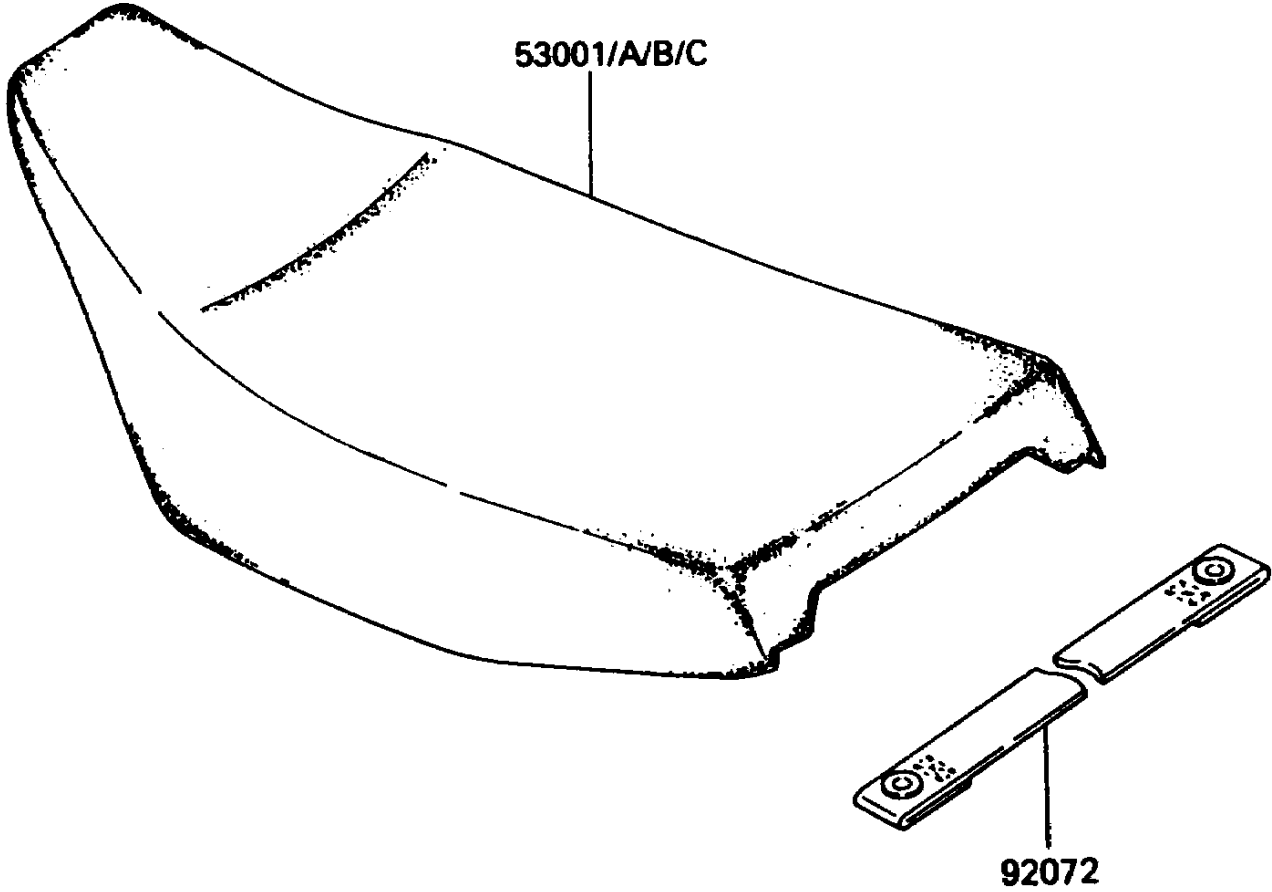

1988 KDX80 PARTS DIAGRAM

Seat

F2510-0171

1988 KDX80 PARTS LIST

Seat

ITEM NAME	PART NUMBER	QUANTITY
SEAT-ASSY (Ref # 53001C)	53001-1522	1
BAND (Ref # 92072)	92072-1055	1