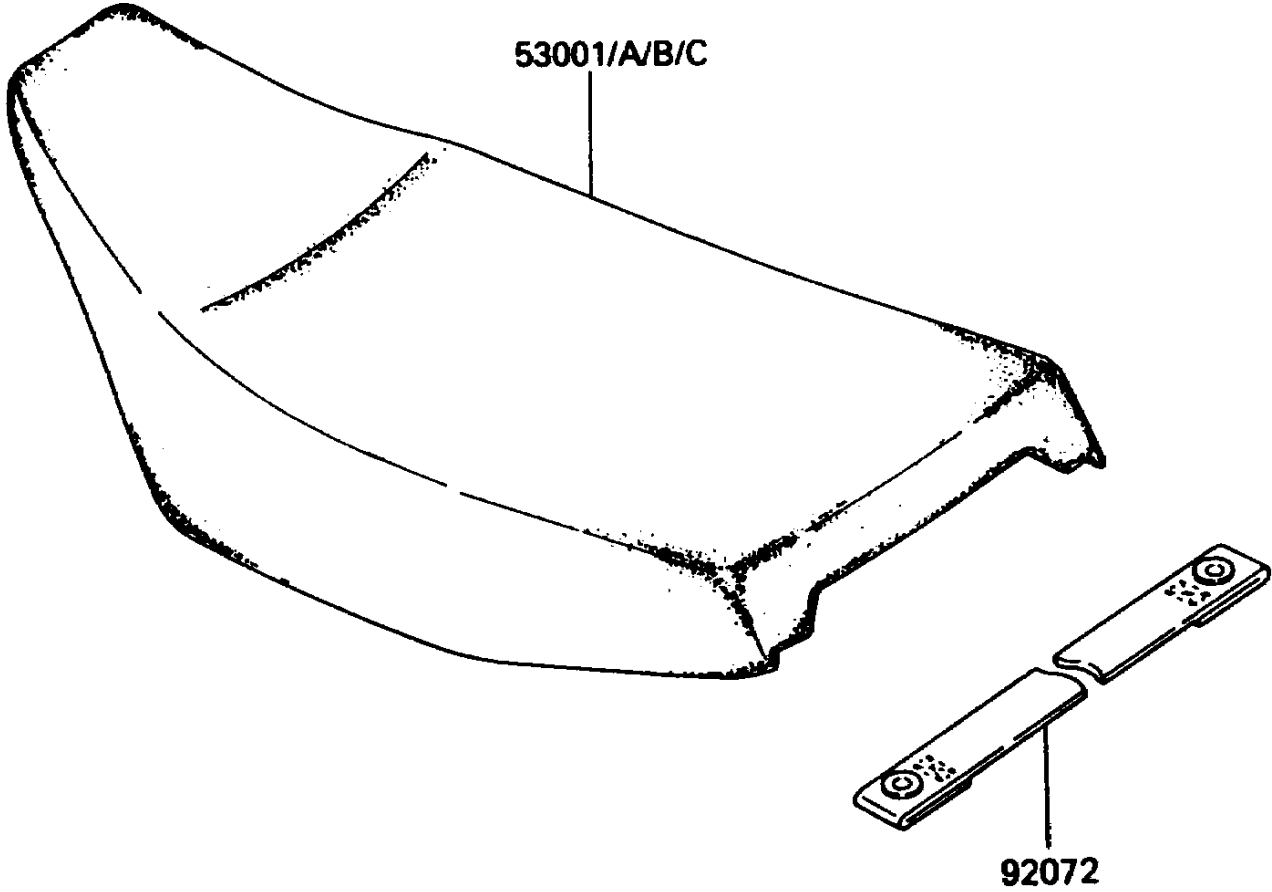

1985 KDX80 PARTS DIAGRAM

Seat

F2510-0171

1985 KDX80 PARTS LIST

Seat

ITEM NAME	PART NUMBER	QUANTITY
SEAT-ASSY,DUAL,KDX (Ref # 53001)	53001-1373	1
BAND (Ref # 92072)	92072-1055	1