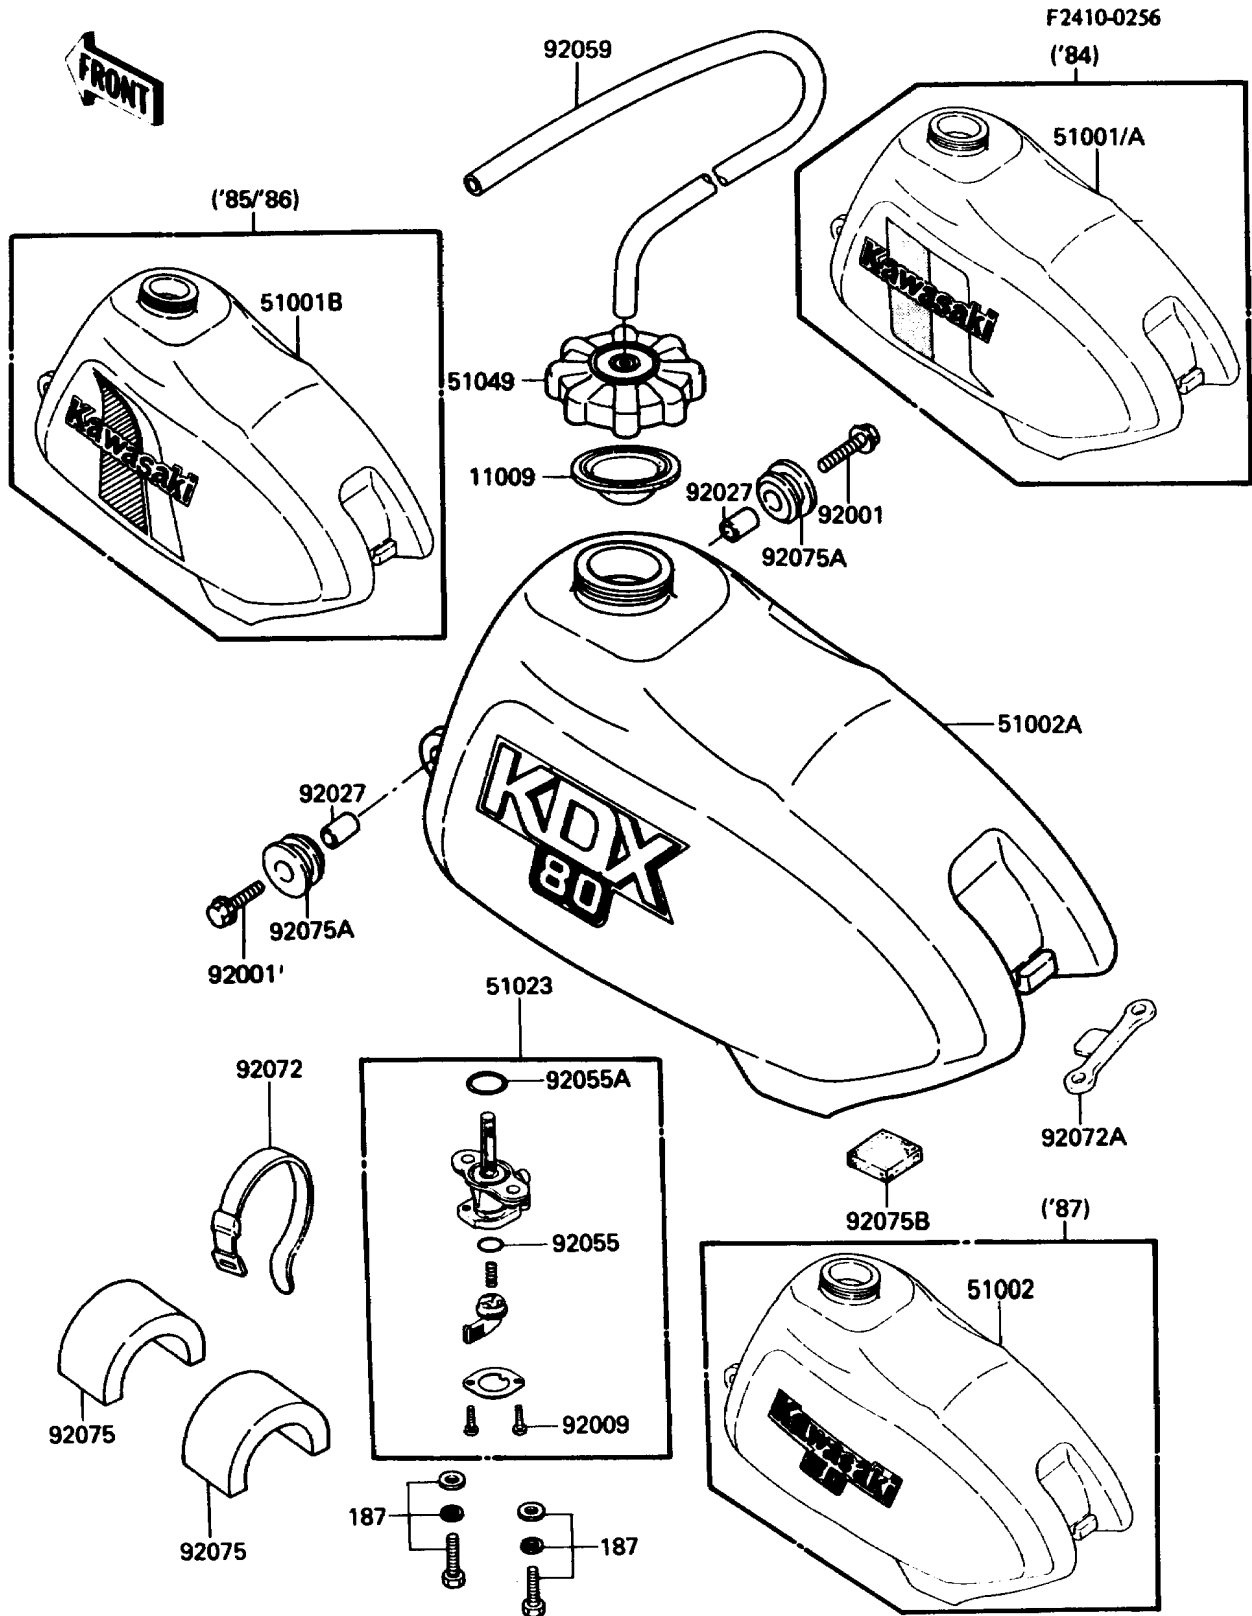

1988 KDX80 PARTS DIAGRAM

Fuel Tank

1988 KDX80 PARTS LIST

Fuel Tank

ITEM NAME	PART NUMBER	QUANTITY
GASKET,FUEL TANK CAP (Ref # 11009)	11009-1452	1
TANK-COMP-FUEL,L.GREEN (Ref # 51002A)	51002-5347-6W	1
TAP-ASSY,FUEL (Ref # 51023)	51023-1115	1
CAP-TANK,FUEL (Ref # 51049)	51049-1006	1
BOLT,6X25 (Ref # 92001)	92001-1852	2
SCREW,3X8 (Ref # 92009)	92009-1386	2
COLLAR,6.8X10X14.5 (Ref # 92027)	92027-156	2
RING-O,FUEL TAP LEVER (Ref # 92055)	92055-1299	1
RING-O,FUEL TAP PACKING (Ref # 92055A)	92055-1300	1
TUBE,5X9X350 (Ref # 92059)	92059-1265	1
BAND,L=218 (Ref # 92072)	92072-032	1
BAND,FUEL TANK (Ref # 92072A)	92072-1056	1
DAMPER,FUEL TANK (Ref # 92075)	92075-1382	2
DAMPER,FUEL TANK (Ref # 92075A)	92075-1424	2
DAMPER,FUEL TANK,RR (Ref # 92075B)	92075-1483	1
BOLT-UPSET-WSP (Ref # 187)	187B0616	2