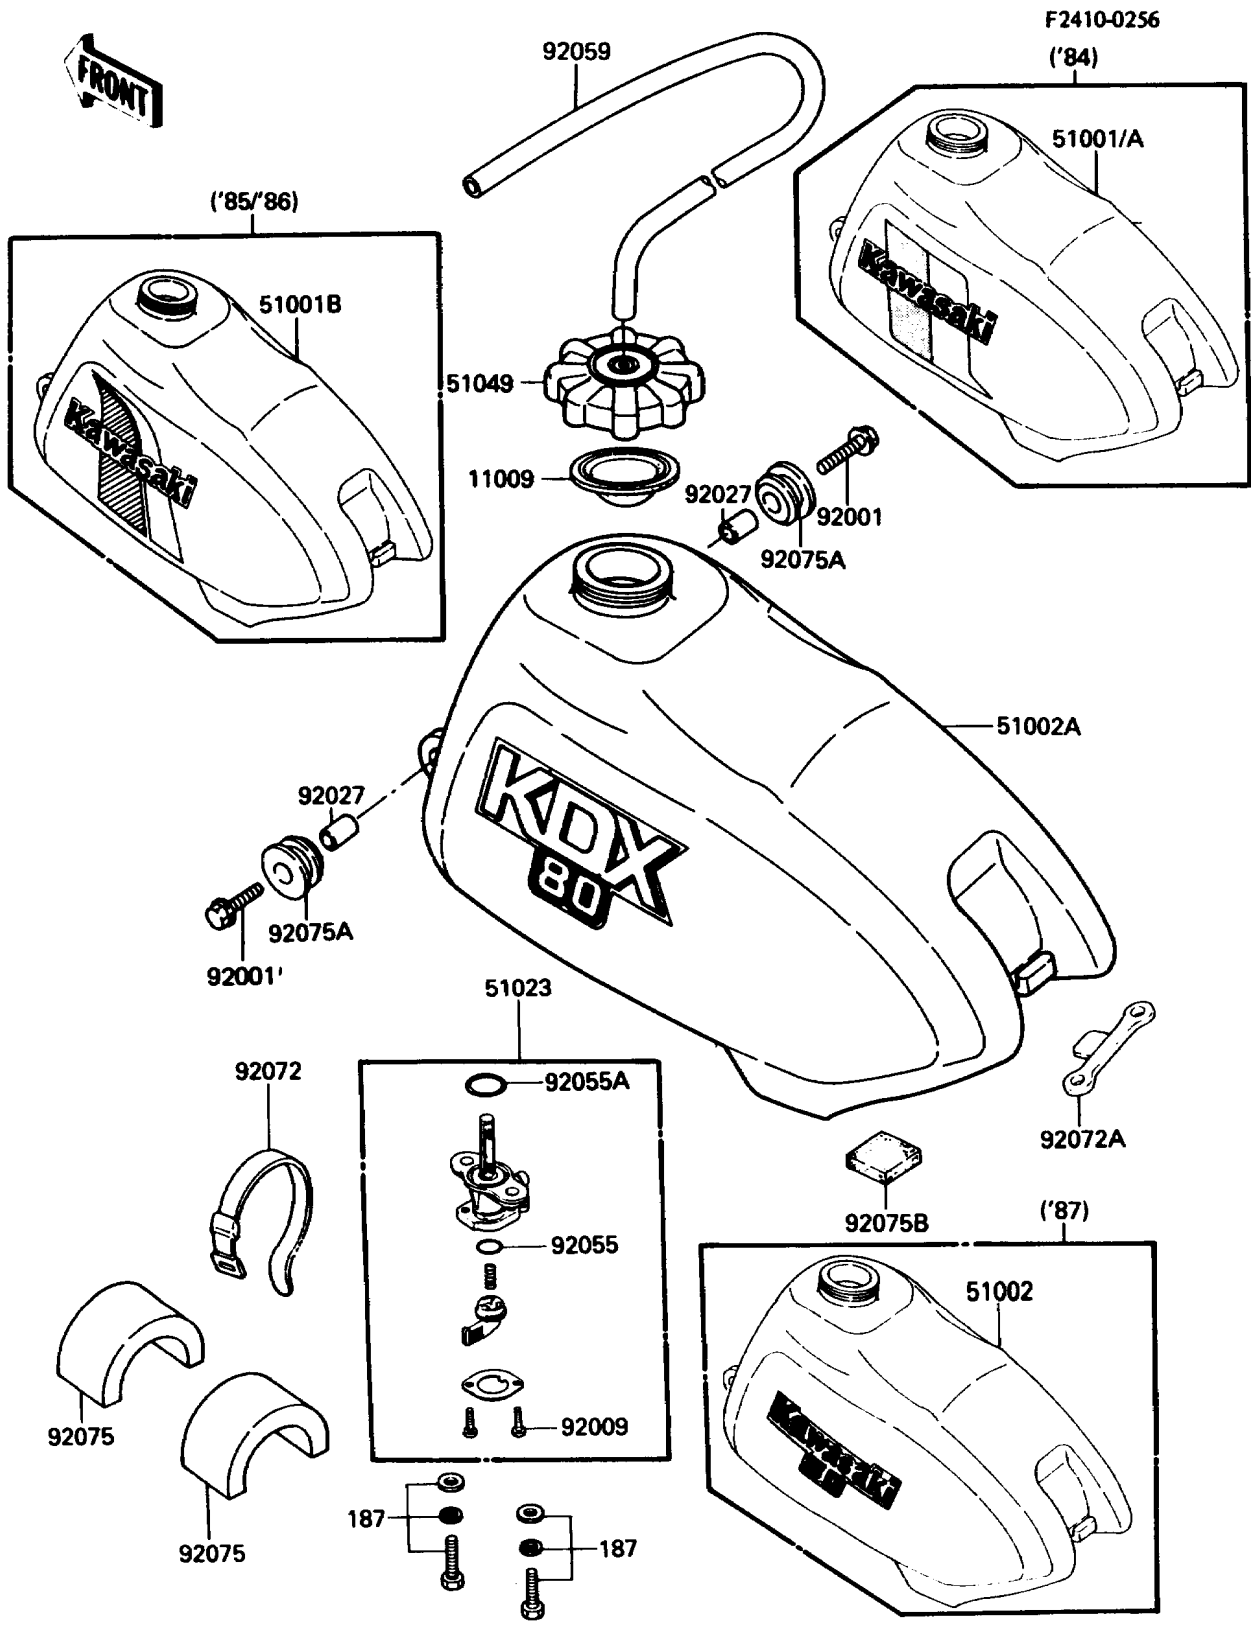

1986 KDX80 PARTS DIAGRAM

Fuel Tank

1986 KDX80 PARTS LIST

Fuel Tank

ITEM NAME	PART NUMBER	QUANTITY
GASKET,FUEL TANK CAP (Ref # 11009)	11009-1452	1
TANK-COMP-FUEL,L.GREEN (Ref # 51001B)	51001-5488-6W	1
TAP-ASSY,FUEL (Ref # 51023)	51023-1115	1
CAP-TANK,FUEL (Ref # 51049)	51049-1006	1
BOLT,6X25 (Ref # 92001)	92001-1852	2
SCREW,3X8 (Ref # 92009)	92009-1386	2
COLLAR,6.8X10X14.5 (Ref # 92027)	92027-156	2
RING-O,FUEL TAP LEVER (Ref # 92055)	92055-1299	1
RING-O,FUEL TAP PACKING (Ref # 92055A)	92055-1300	1
TUBE,5X9X350 (Ref # 92059)	92059-1265	1
BAND,L=218 (Ref # 92072)	92072-032	1
BAND,FUEL TANK (Ref # 92072A)	92072-1056	1
DAMPER,FUEL TANK (Ref # 92075)	92075-1382	2
DAMPER,FUEL TANK (Ref # 92075A)	92075-1424	2
DAMPER,FUEL TANK,RR (Ref # 92075B)	92075-1483	1
BOLT-UPSET-WSP (Ref # 187)	187B0616	2