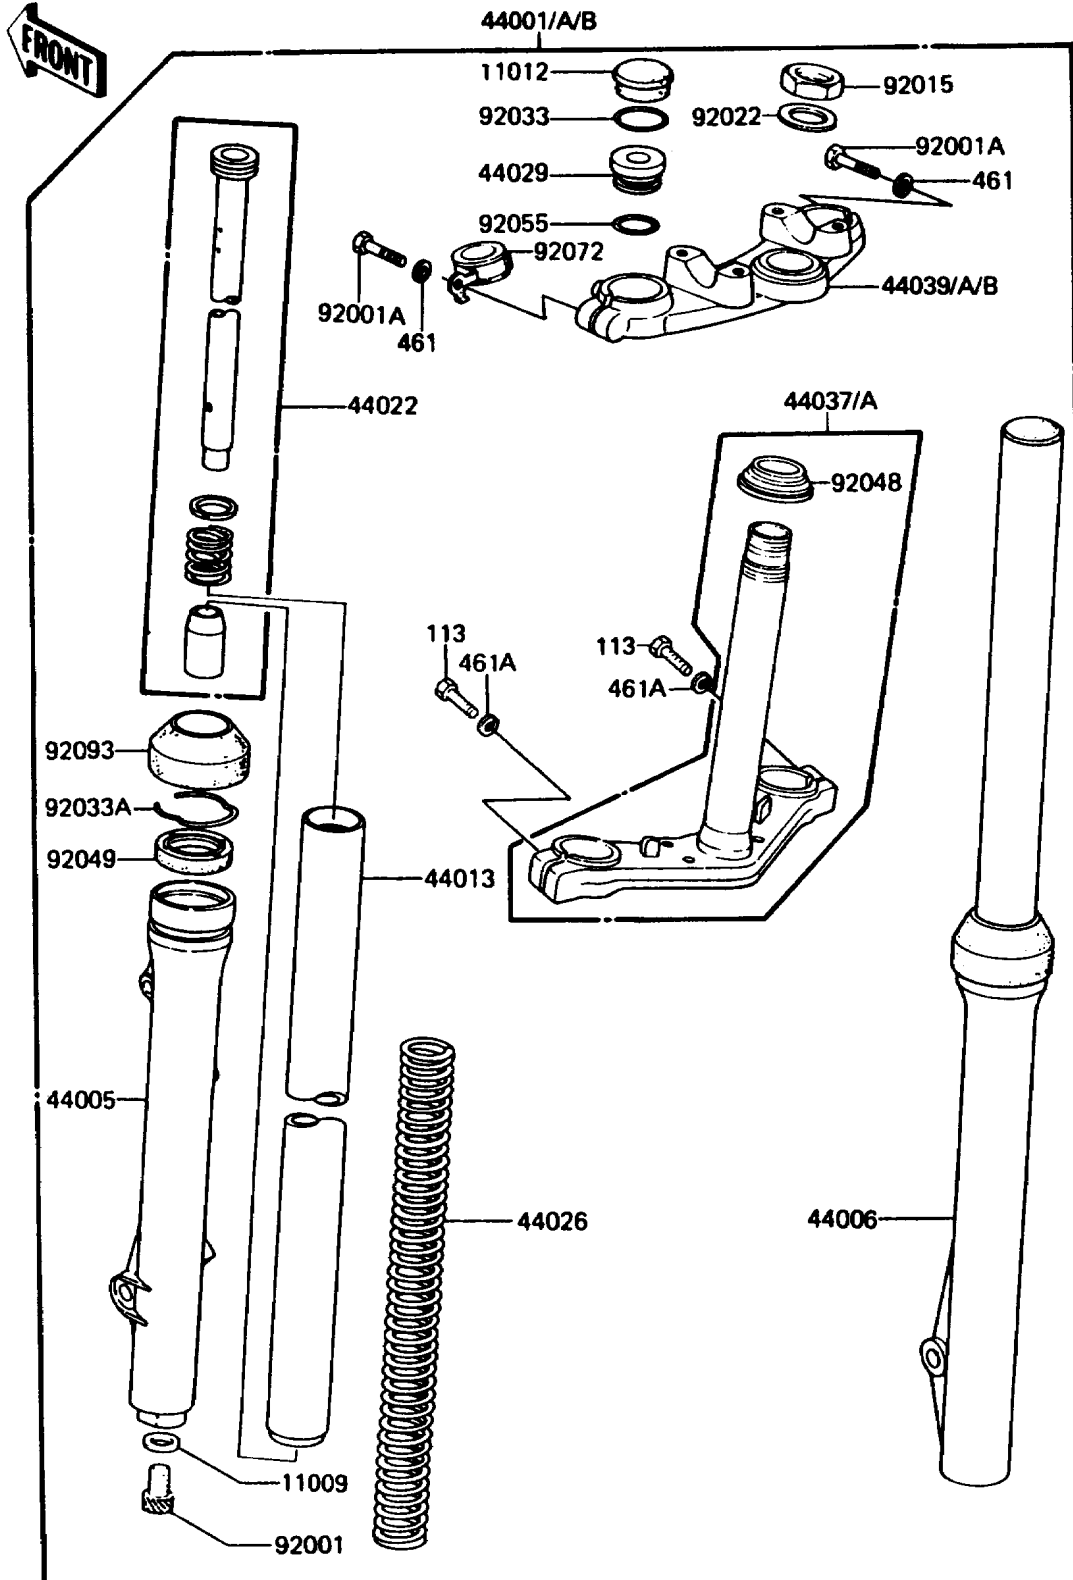

1987 KDX80 PARTS DIAGRAM

Front Fork

F2340-0212

1987 KDX80 PARTS LIST

Front Fork

ITEM NAME	PART NUMBER	QUANTITY
GASKET,FORK CYLINDER BOLT (Ref # 11009)	44045-051	1
CAP,RUBBER,FORK TOP (Ref # 11012)	11012-1067	1
FORK-FRONT (Ref # 44001A)	44001-1557	1
PIPE-LEFT FORK OUTER (Ref # 44005)	44005-1101	1
PIPE-RIGHT FORK OUTER (Ref # 44006)	44006-1101	1
PIPE-FORK INNER,D=30 (Ref # 44013)	44013-1061	1
CYLINDER-FORK (Ref # 44022)	44022-1058	1
SPRING-FRONT FORK,L=546.5 (Ref # 44026)	44026-1109	1
SEAT-FORK SPRING (Ref # 44029)	44029-022	1
HOLDER-FORK UNDER (Ref # 44037)	44037-1157	1
HOLDER-FORK UPPER (Ref # 44039A)	44039-1112	1
BOLT,FORK CYLINDER (Ref # 92001)	44041-078	1
BOLT,8X35 (Ref # 92001A)	92001-1643	1
NUT,FORK TOP (Ref # 92015)	92015-1224	1
WASHER,FORK TOP (Ref # 92022)	92022-1385	1
RING-SNAP (Ref # 92033)	44044-023	1
RING-SNAP,FORK OUTER TUBE (Ref # 92033A)	92033-1028	1
RACE,STEERING STEM BEARING (Ref # 92048)	92047-010	1
SEAL-OIL,FORK OUTER TUBE (Ref # 92049)	92049-1069	1
RING-O (Ref # 92055)	44046-025	1
BAND,CABLE (Ref # 92072)	92072-1089	1
DUST SHIELD,FORK (Ref # 92093)	92093-1054	1
BOLT-SMALL-FINE,10X35 (Ref # 113)	113B1035	1
WASHER-SPRING,8MM (Ref # 461)	461F0800	1
WASHER-SPRING,10MM (Ref # 461A)	461F1000	1