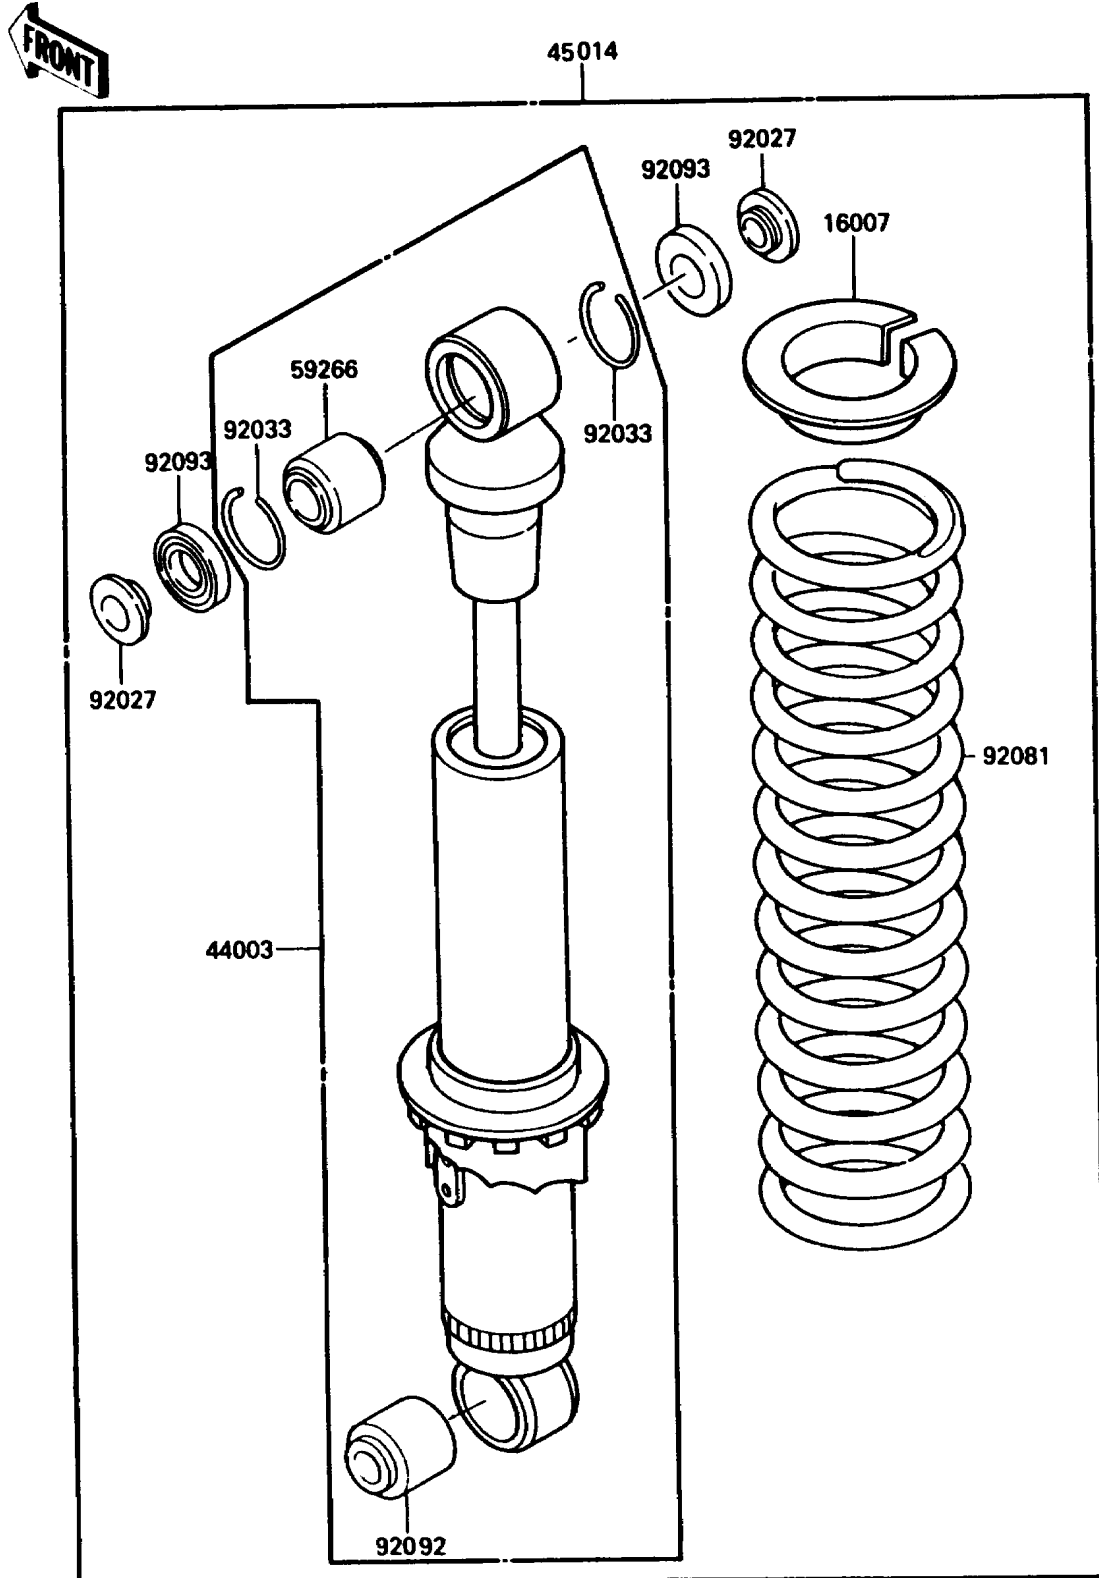

# 1986 KDX80 PARTS DIAGRAM

Shock Absorber(s)

F2280-0018

## 1986 KDX80 PARTS LIST

Shock Absorber(s)

ITEM NAME	PART NUMBER	QUANTITY
SEAT-SPRING,REAR SHOCK (Ref # 16007)	16007-1102	1
DAMPER-ASSY,REAR SHOCK (Ref # 44003)	44003-1468	1
SHOCKABSORBER,RR (Ref # 45014)	45014-1257	1
JOINT-BALL (Ref # 59266)	59266-1053	1
COLLAR,REAR SHOCK (Ref # 92027)	92027-1558	2
RING-SNAP (Ref # 92033)	92033-1090	2
SPRING,REAR SHOCK (Ref # 92081)	92081-1624	1
BUSHING-RUBBER,SHOCKABSORBER (Ref # 92092)	92092-1016	1
SEAL,REAR SHOCK (Ref # 92093)	92093-1087	2