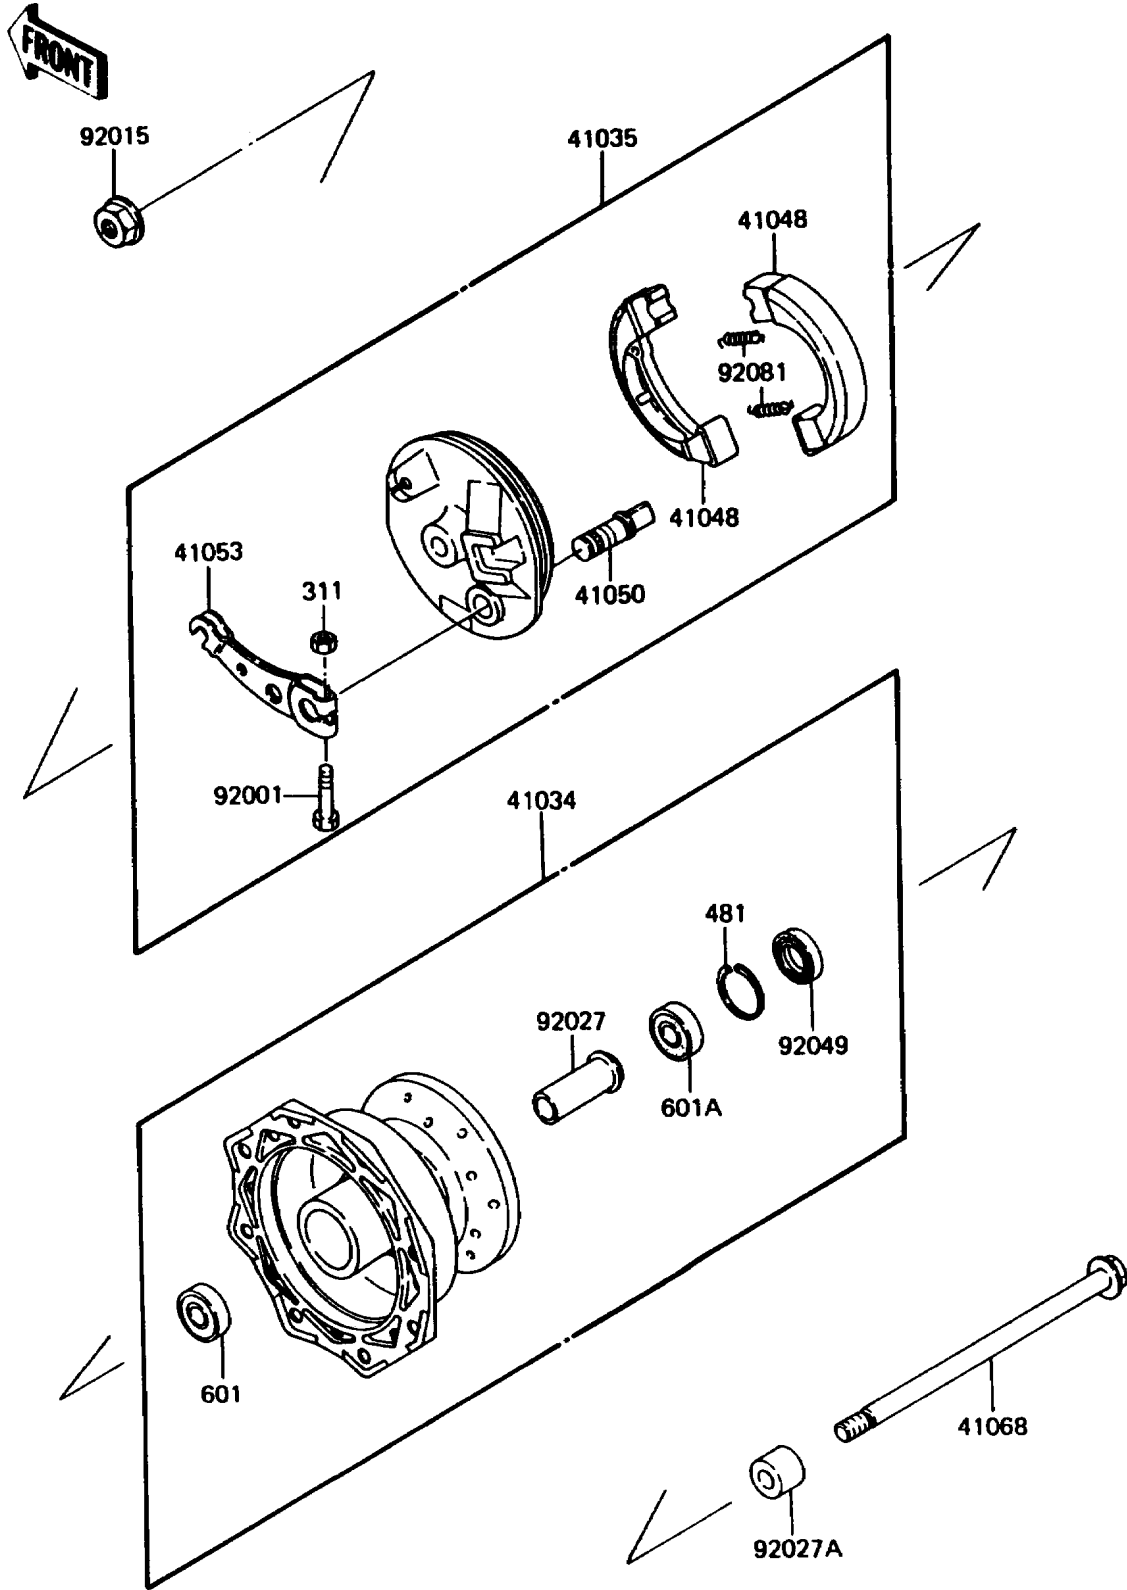

1986 KDX80 PARTS DIAGRAM

Front Hub

F2230-0071

1986 KDX80 PARTS LIST

Front Hub

ITEM NAME	PART NUMBER	QUANTITY
DRUM-ASSY,FR (Ref # 41034)	41034-1104	1
PANEL-ASSY-BRAKE,FR (Ref # 41035)	41035-1153	1
SHOE-BRAKE,FR (Ref # 41048)	41048-1023	2
CAM-BRAKE,FR (Ref # 41050)	41050-1032	1
LEVER-BRAKE CAM,FR (Ref # 41053)	41053-1027	1
AXLE,FRONT,10X181 (Ref # 41068)	41068-1077	1
BOLT,5X25 (Ref # 92001)	92001-1695	1
NUT,FLANGED,10MM (Ref # 92015)	92015-1415	1
COLLAR,FRONT DRUM,L=54 (Ref # 92027)	92027-1470	1
COLLAR,FRONT AXLE,L=14.5 (Ref # 92027A)	92027-1472	1
SEAL-OIL,DD20357 (Ref # 92049)	92049-1095	1
SPRING,BRAKE SHOE (Ref # 92081)	92081-1564	2
NUT-HEX (Ref # 311)	311G0500	1
CIRCLIP-TYPE-C,35MM (Ref # 481)	481J3500	1
BEARING-BALL,#6200UUC3 (Ref # 601)	601B6200UU	1
BEARING-BALL,#6300UUC3 (Ref # 601A)	601B6300UU	1