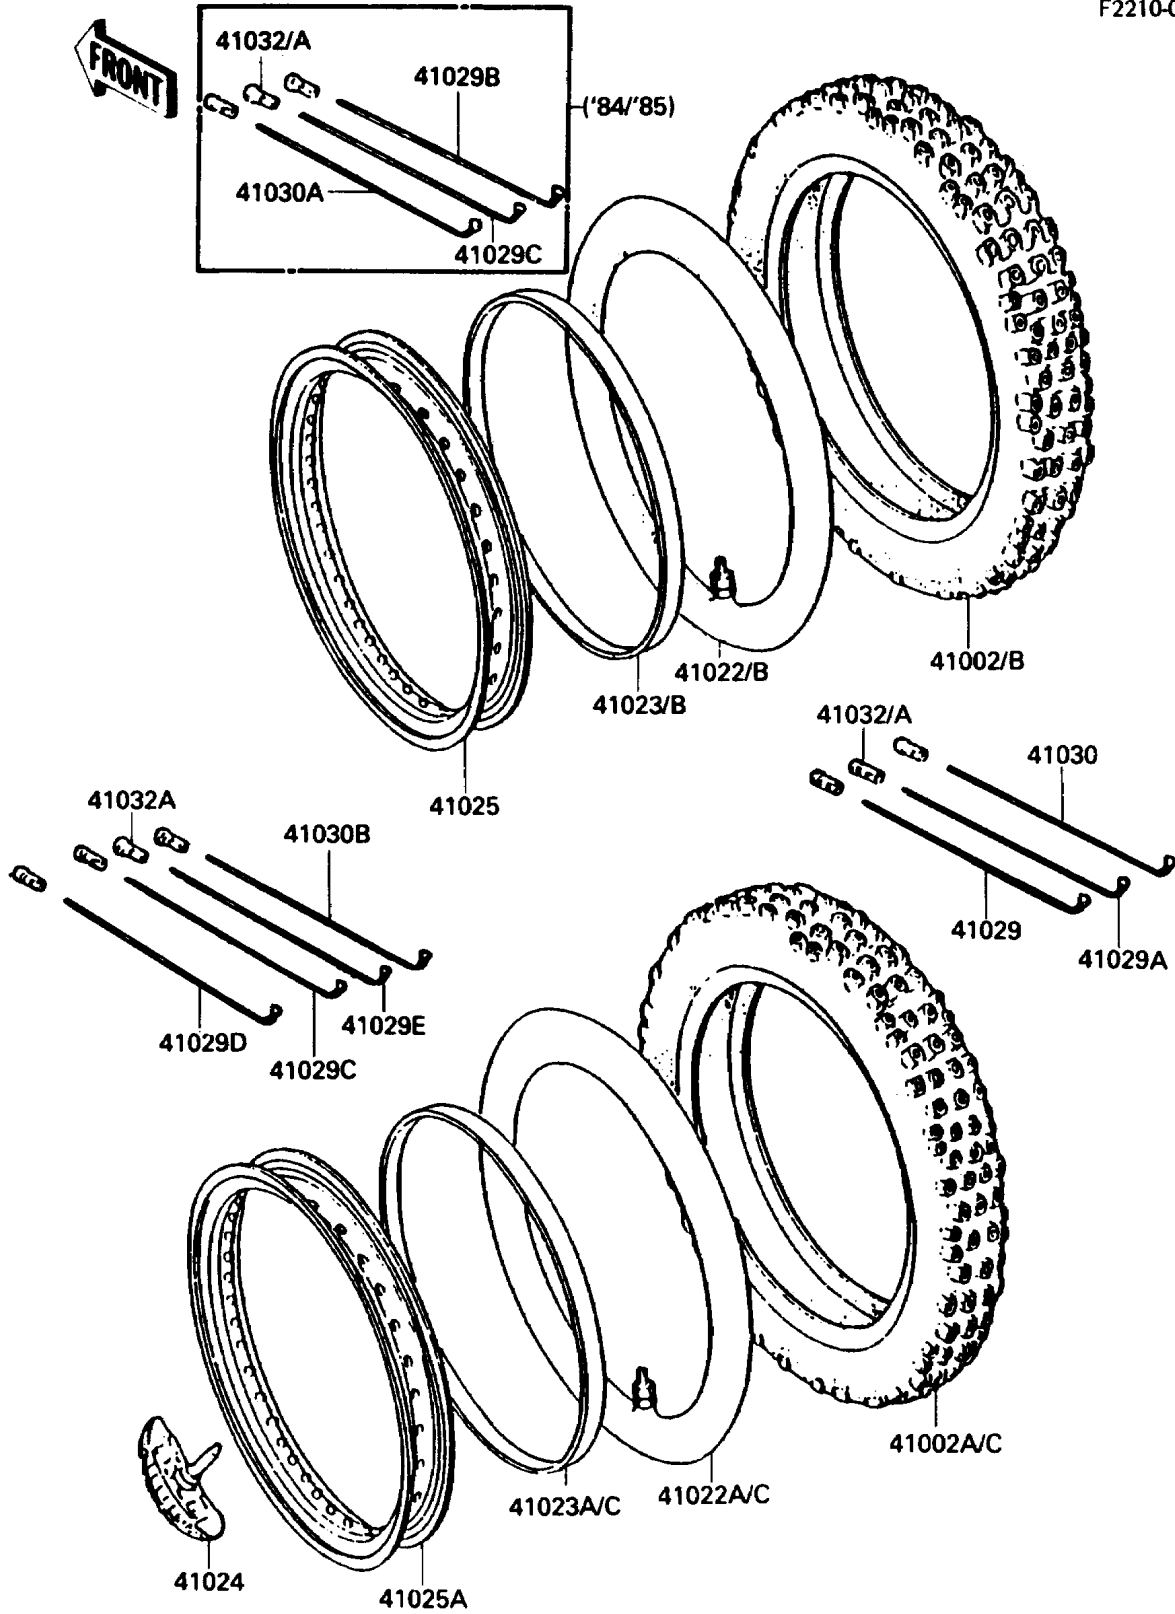

1986 KDX80 PARTS DIAGRAM

Wheels/Tires

F2210-0093

1986 KDX80 PARTS LIST

Wheels/Tires

ITEM NAME	PART NUMBER	QUANTITY
TIRE,FR,70/100-16 39M,K195(D) (Ref # 41002B)	41002-1553	1
TIRE,RR,80/100-14 43M,K195(D) (Ref # 41002C)	41002-1554	1
TUBE-TIRE,FR (Ref # 41022B)	41022-1112	1
TUBE-TIRE,RR (Ref # 41022C)	41022-1117	1
BAND-RIM,FR (Ref # 41023B)	41023-1063	1
BAND-RIM,80/100-14(D) (Ref # 41023C)	41023-1068	1
STOPPER-RIM,1.60A(YOKOHAMA) (Ref # 41024)	41024-006	1
RIM,FR,1.40X16 (Ref # 41025)	41025-1103	1
RIM,RR,1.60X14 (Ref # 41025A)	41025-1104	1
SPOKE-INNER,RR,153.5MMX119D (Ref # 41029)	41029-1078	8
SPOKE-INNER,RR,138MMX105D (Ref # 41029A)	41029-1079	16
SPOKE-INNER,FR,158.5MMX98D (Ref # 41029C)	41029-1107	8
SPOKE-INNER,FR (Ref # 41029D)	41029-1146	8
SPOKE-INNER,FR (Ref # 41029E)	41029-1147	8
SPOKE-OUTER,RR,149.5MMX119D (Ref # 41030)	41030-1059	8
SPOKE-OUTER,FR (Ref # 41030B)	41030-1107	8
NIPPLE-SPOKE (Ref # 41032A)	41032-1055	64