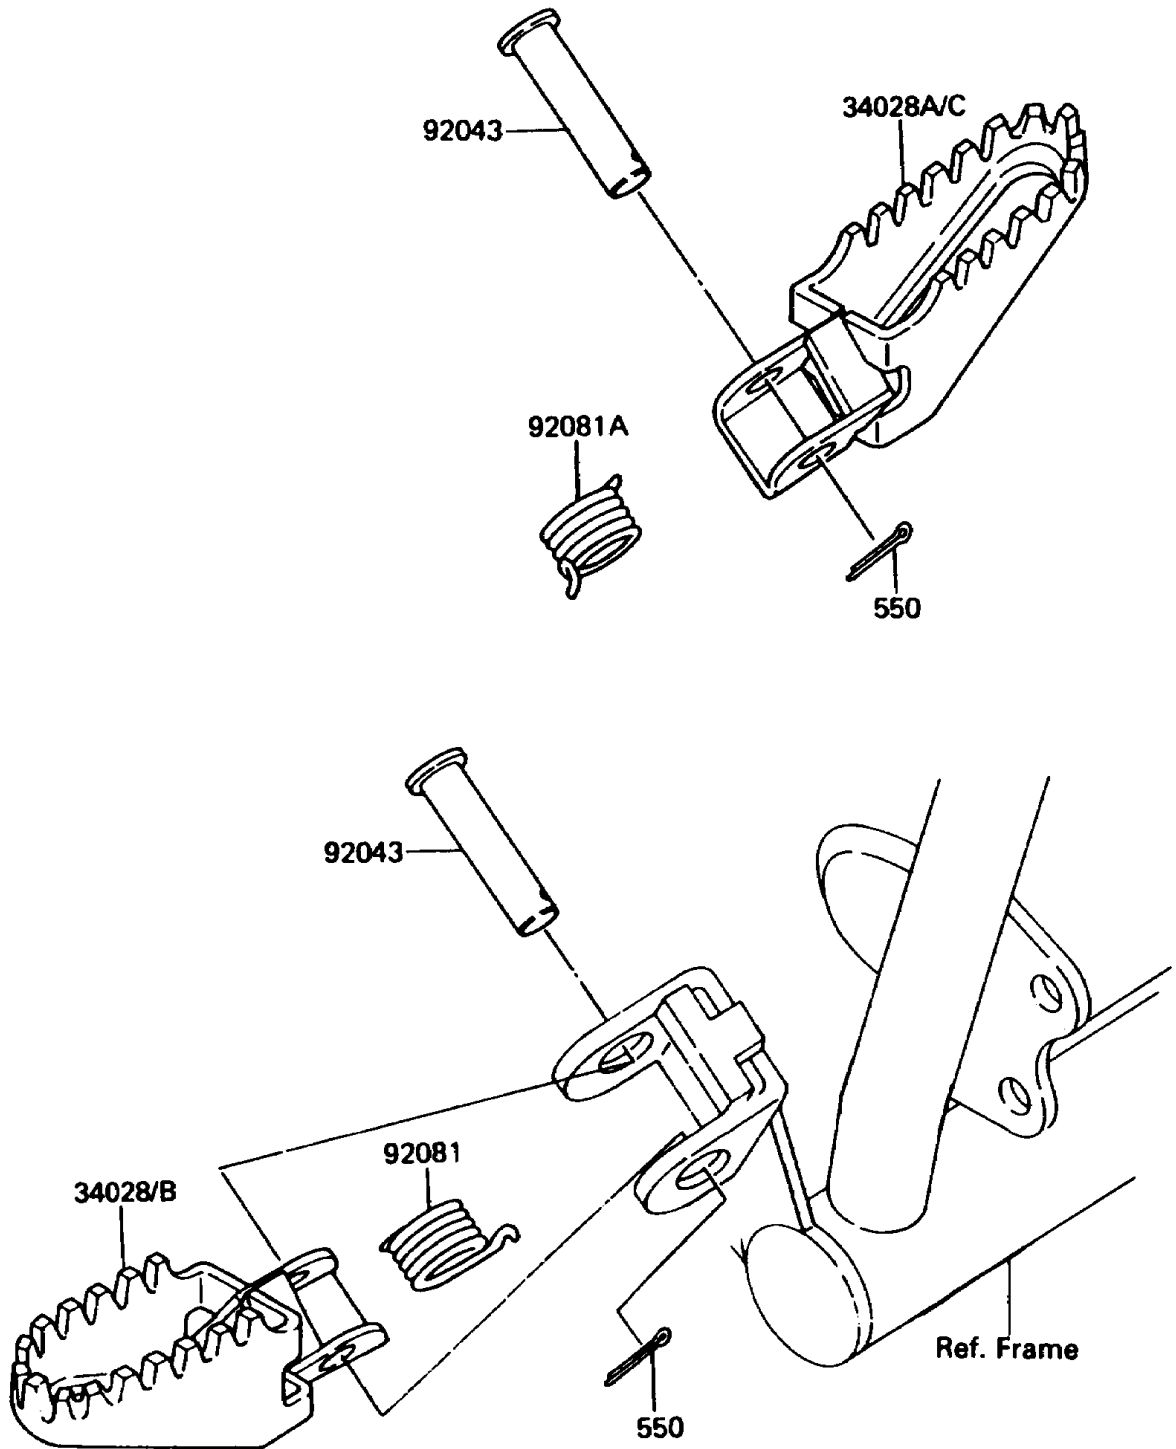

1988 KDX80 PARTS DIAGRAM

Footrests

F2160-0072

1988 KDX80 PARTS LIST

Footrests

ITEM NAME	PART NUMBER	QUANTITY
STEP,LH (Ref # 34028B)	34028-1169	1
STEP,RH (Ref # 34028C)	34028-1170	1
PIN,8X32 (Ref # 92043)	92043-1143	2
SPRING,FOOTREST,LH (Ref # 92081)	92081-1491	1
SPRING,FOOTREST,RH (Ref # 92081A)	92081-1543	1
PIN-COTTER,2.5X15 (Ref # 550)	550D2515	2