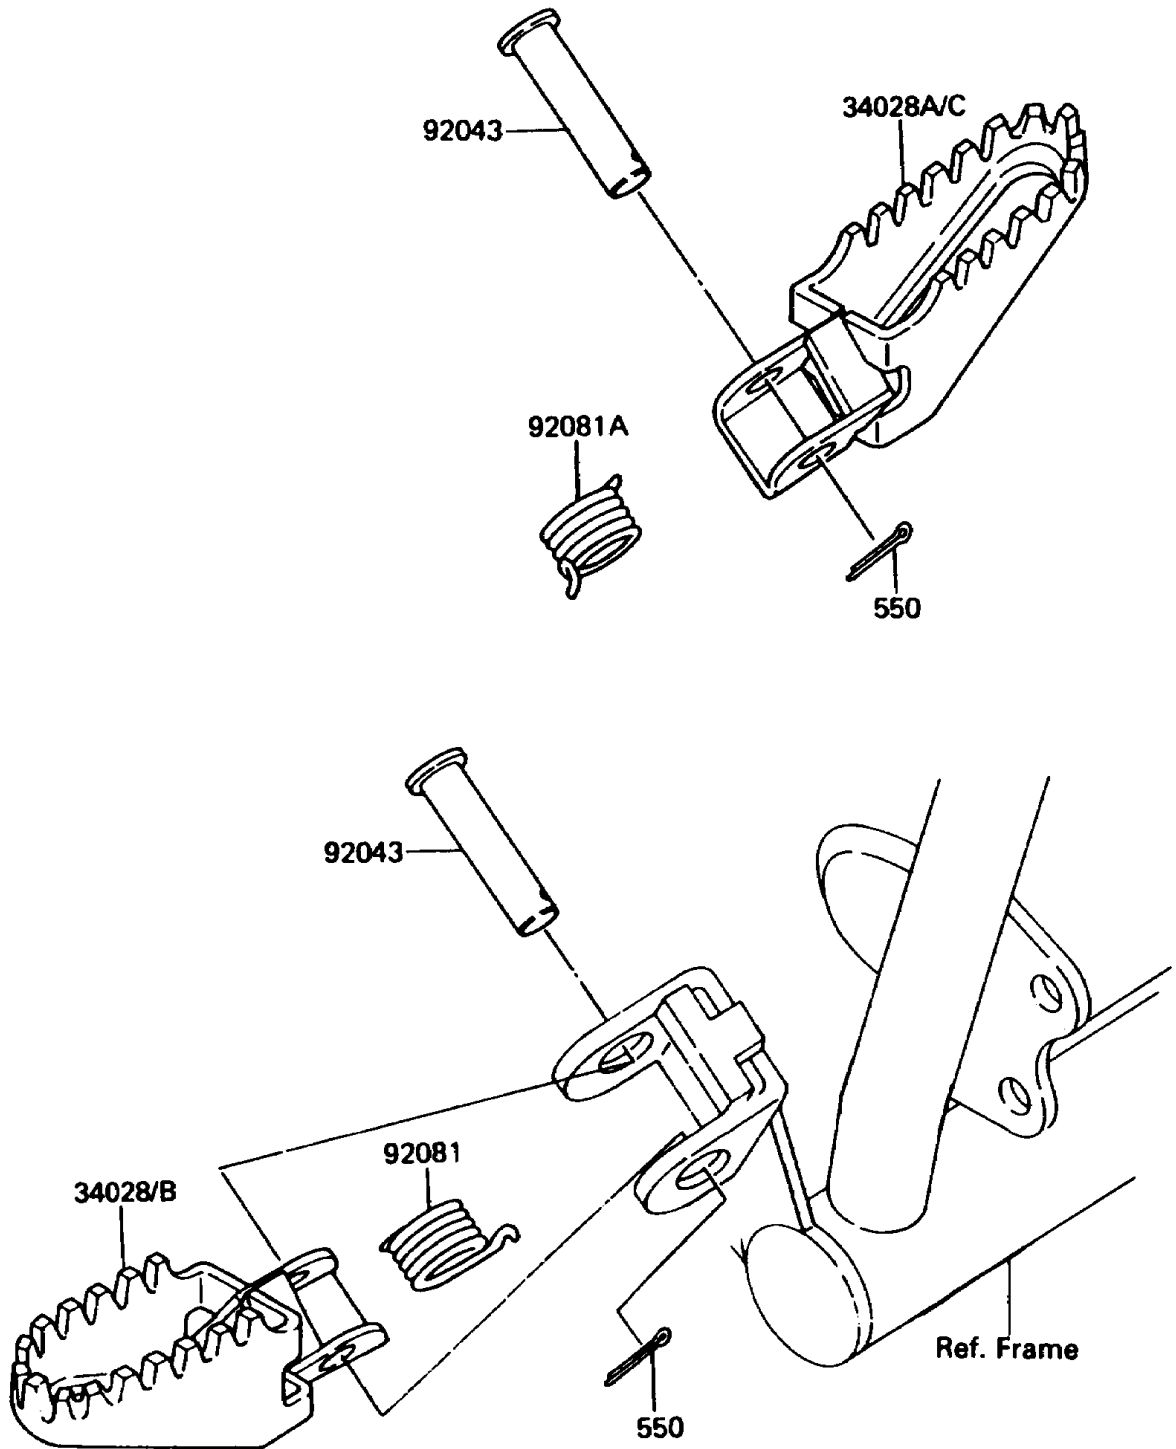

1986 KDX80 PARTS DIAGRAM

Footrests

F2160-0072

1986 KDX80 PARTS LIST

Footrests

ITEM NAME	PART NUMBER	QUANTITY
STEP,LH (Ref # 34028B)	34028-1169	1
STEP,RH (Ref # 34028C)	34028-1170	1
PIN,8X32 (Ref # 92043)	92043-1143	2
SPRING,FOOTREST,LH (Ref # 92081)	92081-1491	1
SPRING,FOOTREST,RH (Ref # 92081A)	92081-1543	1
PIN-COTTER,2.5X15 (Ref # 550)	550D2515	2