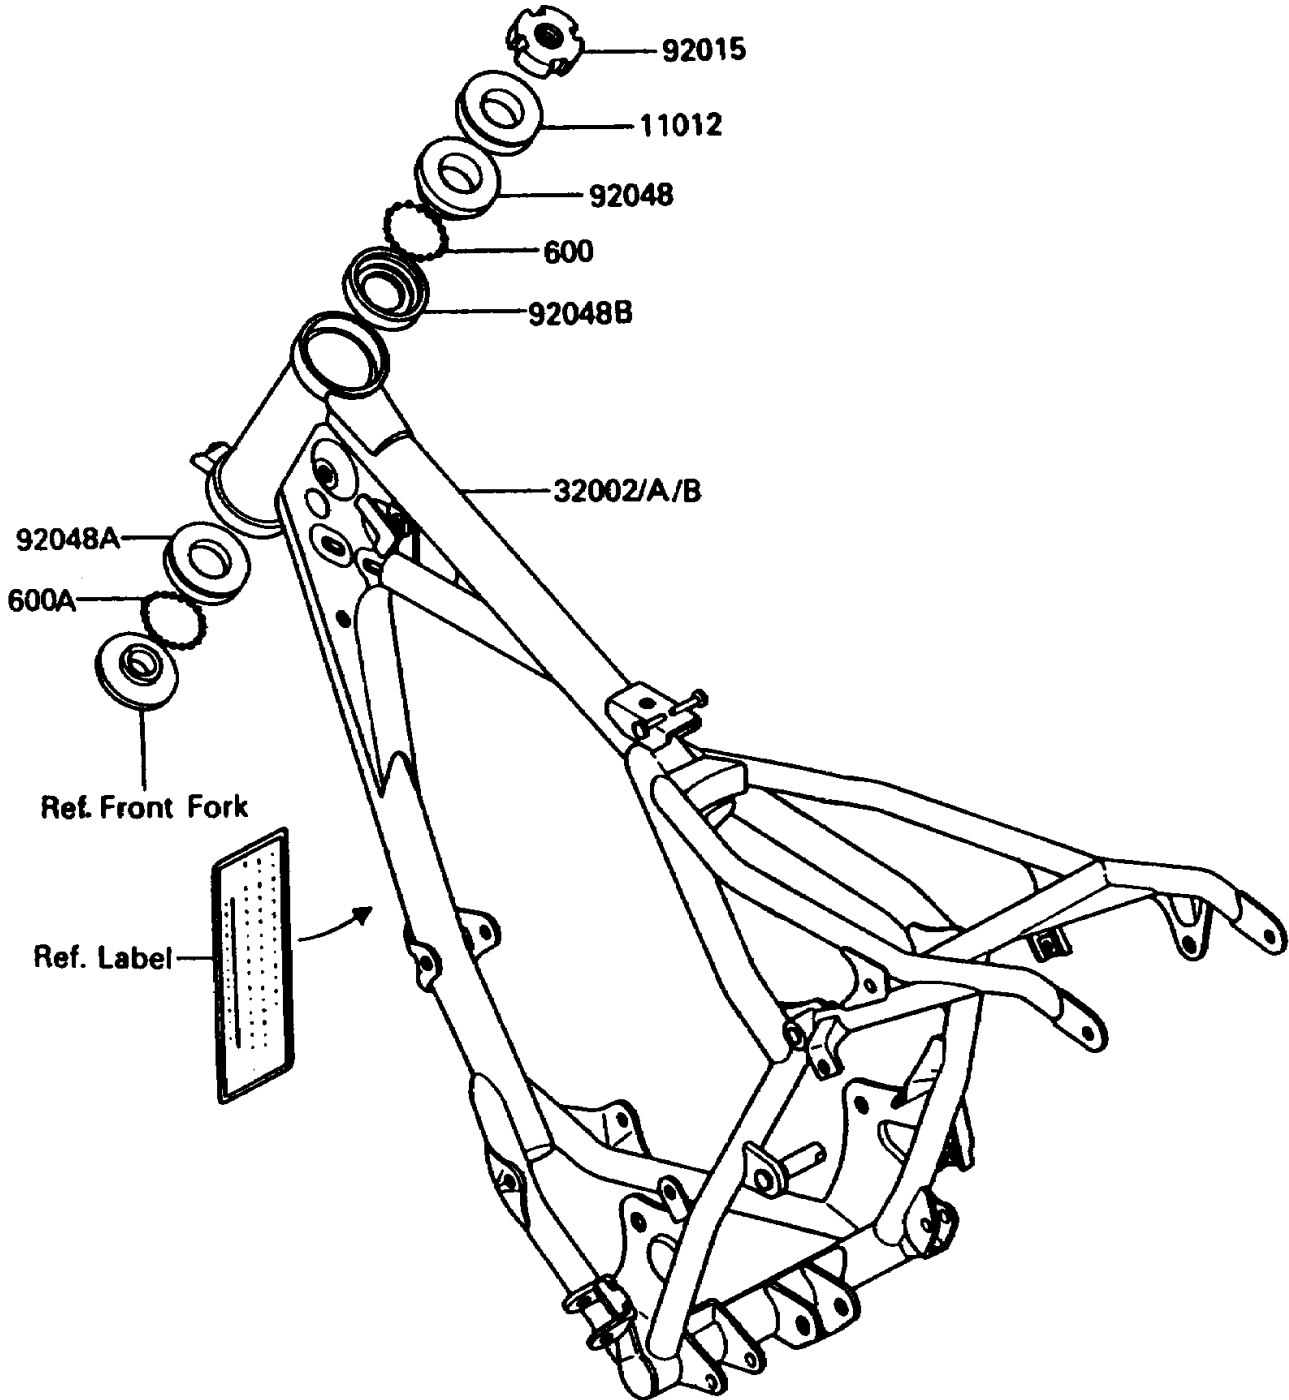

1988 KDX80 PARTS DIAGRAM

Frame

F2120-0229

1988 KDX80 PARTS LIST

Frame

ITEM NAME	PART NUMBER	QUANTITY
CAP,STEERING STEM (Ref # 11012)	46098-018	1
FRAME-COMP (Ref # 32002B)	32002-1969	1
NUT,STEERING LOCK,25MM (Ref # 92015)	92090-022	1
CONE,STEERING STEM BEARING (Ref # 92048)	92047-014	1
RACE,STEERING STEM BEARING,LWR (Ref # 92048A)	92048-005	1
RACE,STEERING STEM BEARING (Ref # 92048B)	92048-009	1
BALL-STEEL,3/16" (Ref # 600)	600A0600	23
BALL-STEEL,1/4" (Ref # 600A)	600A0800	19