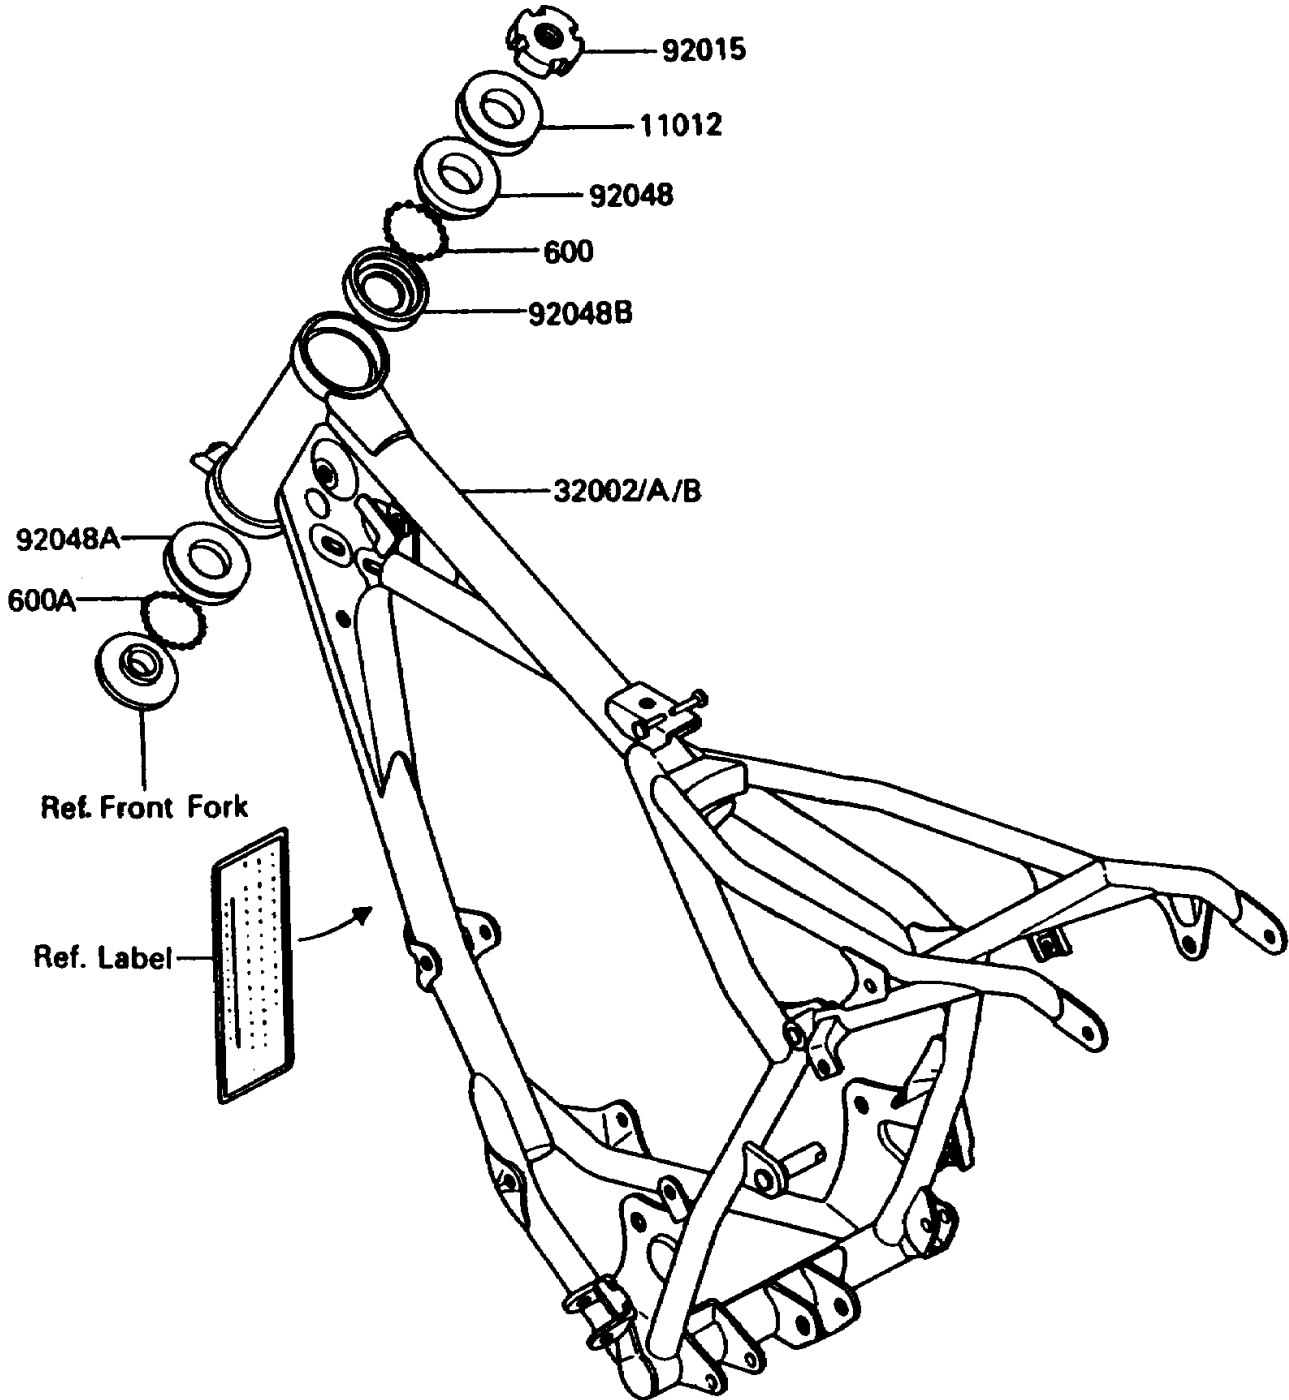

1986 KDX80 PARTS DIAGRAM

Frame

F2120-0229

1986 KDX80 PARTS LIST

Frame

ITEM NAME	PART NUMBER	QUANTITY
CAP,STEERING STEM (Ref # 11012)	46098-018	1
FRAME-COMP (Ref # 32002A)	32002-1839	1
NUT,STEERING LOCK,25MM (Ref # 92015)	92090-022	1
CONE,STEERING STEM BEARING (Ref # 92048)	92047-014	1
RACE,STEERING STEM BEARING,LWR (Ref # 92048A)	92048-005	1
RACE,STEERING STEM BEARING (Ref # 92048B)	92048-009	1
BALL-STEEL,3/16" (Ref # 600)	600A0600	23
BALL-STEEL,1/4" (Ref # 600A)	600A0800	19