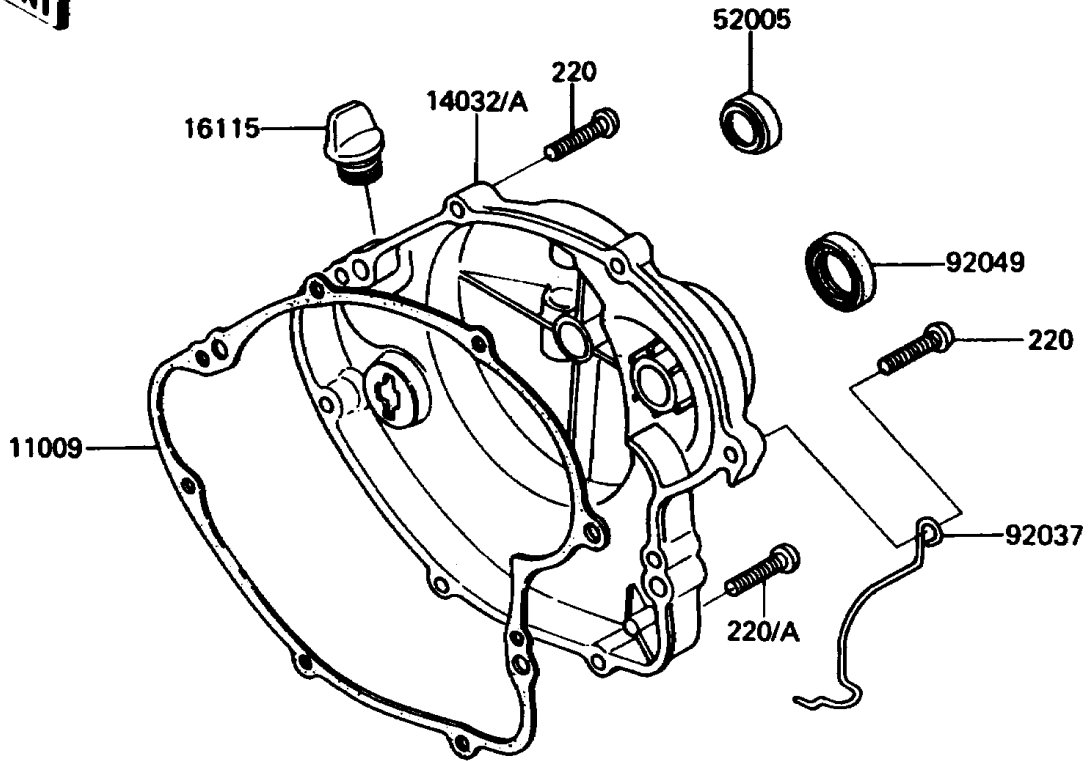

# 1986 KDX80 PARTS DIAGRAM

Engine Cover(s)

E1431-0017

# 1986 KDX80 PARTS LIST

Engine Cover(s)

ITEM NAME	PART NUMBER	QUANTITY
GASKET,CLUTCH COVER (Ref # 11009)	11009-1202	1
GASKET,GENERATOR COVER (Ref # 11009A)	11009-1536	1
COVER-GENERATOR (Ref # 14031)	14031-1185	1
COVER-CLUTCH (Ref # 14032)	14032-1164	1
CAP-OIL FILLER (Ref # 16115)	16115-018	1
GAUGE,OIL LEVEL (Ref # 52005)	52005-1055	1
CLAMP,TUBE (Ref # 92037)	92037-1236	1
SEAL-OIL,SB16244 (Ref # 92049)	92049-002	1
SCREW-PAN-CROS,6X25,BLACK (Ref # 220A)	220C0625	14