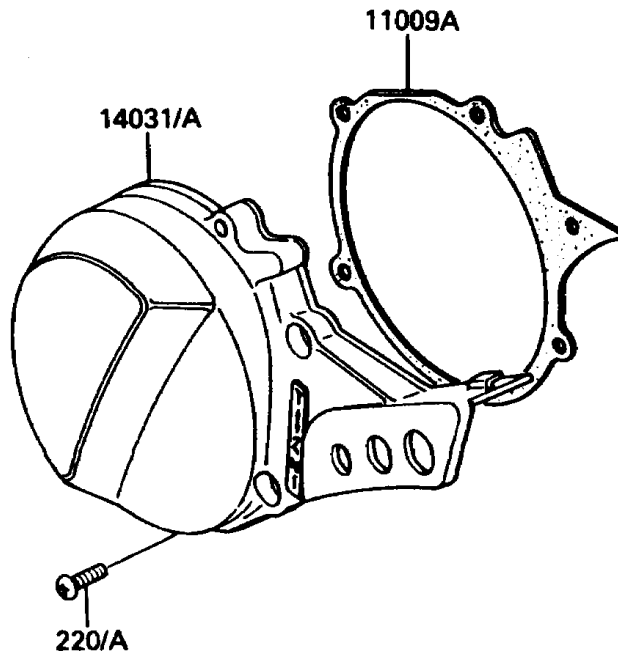

# 1986 KDX80 PARTS DIAGRAM

Engine Cover(s)

E1431-0017

# 1986 KDX80 PARTS LIST

Engine Cover(s)

ITEM NAME	PART NUMBER	QUANTITY
GASKET,CLUTCH COVER (Ref # 11009)	11009-1202	1
GASKET,GENERATOR COVER (Ref # 11009A)	11009-1536	1
COVER-GENERATOR (Ref # 14031)	14031-1185	1
COVER-CLUTCH (Ref # 14032)	14032-1164	1
CAP-OIL FILLER (Ref # 16115)	16115-018	1
GAUGE,OIL LEVEL (Ref # 52005)	52005-1055	1
CLAMP,TUBE (Ref # 92037)	92037-1236	1
SEAL-OIL,SB16244 (Ref # 92049)	92049-002	1
SCREW-PAN-CROS,6X25,BLACK (Ref # 220A)	220C0625	14