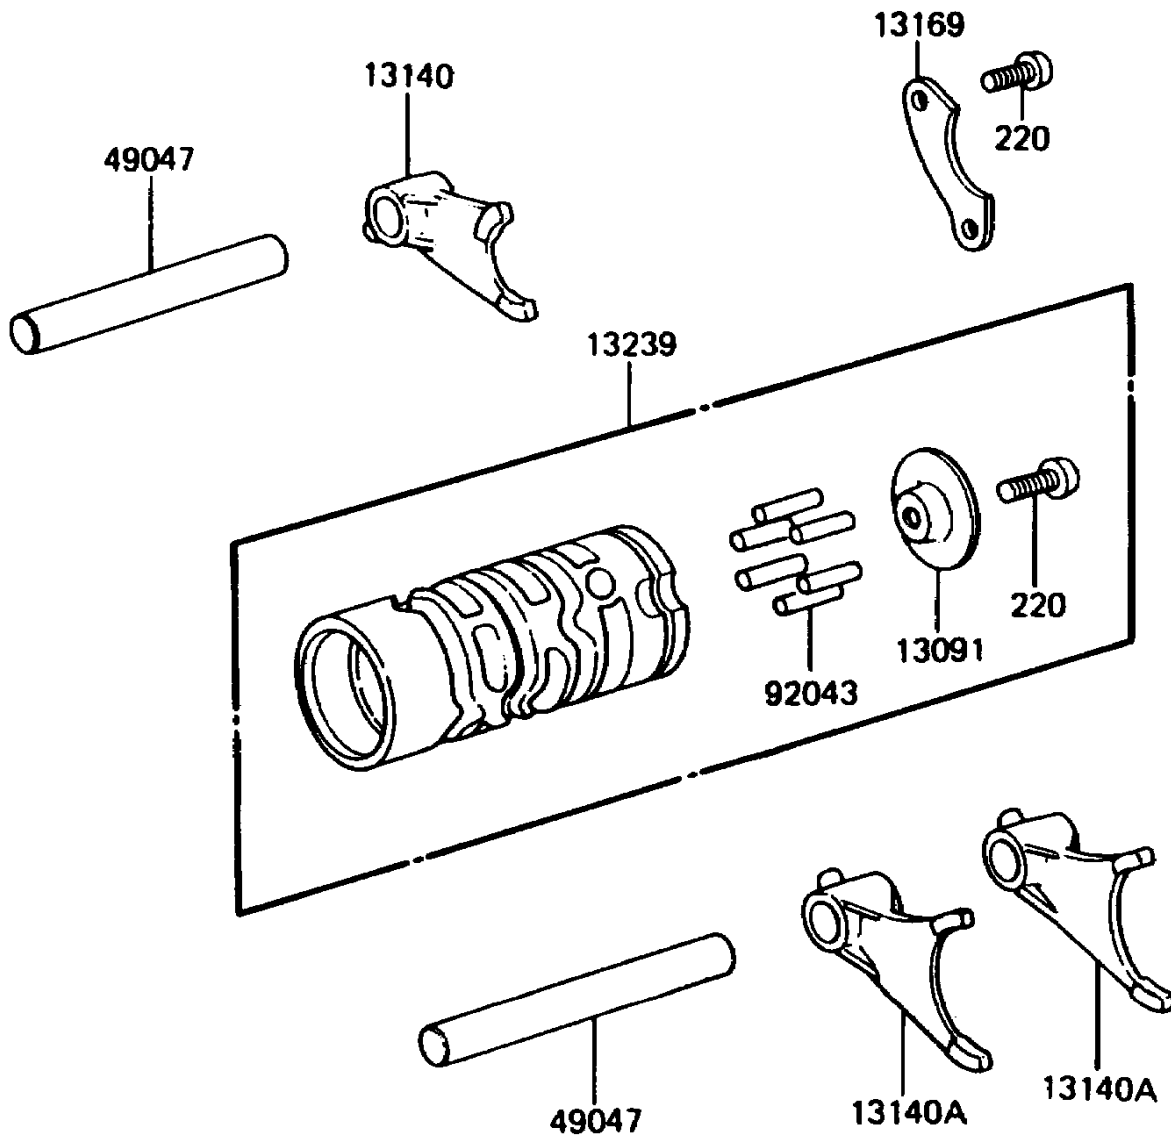

# 1988 KDX80 PARTS DIAGRAM

Gear Change Drum/Shift Fork(s)

E1362-0056

## 1988 KDX80 PARTS LIST

### Gear Change Drum/Shift Fork(s)

ITEM NAME	PART NUMBER	QUANTITY
HOLDER,CHANGE DRUM PIN (Ref # 13091)	13091-1098	1
FORK-SHIFT (Ref # 13140)	13140-1060	1
FORK-SHIFT (Ref # 13140A)	13140-1061	2
PLATE,CHANGE DRUM POSITION (Ref # 13169)	13169-1309	1
DRUM-ASSY-CHANGE (Ref # 13239)	13239-1065	1
ROD-SHIFT,10X90 (Ref # 49047)	49047-1009	2
PIN,DOWEL,4X16.8 (Ref # 92043)	92042-029	6
SCREW-PAN-CROS,6X14 (Ref # 220)	220B0614	2