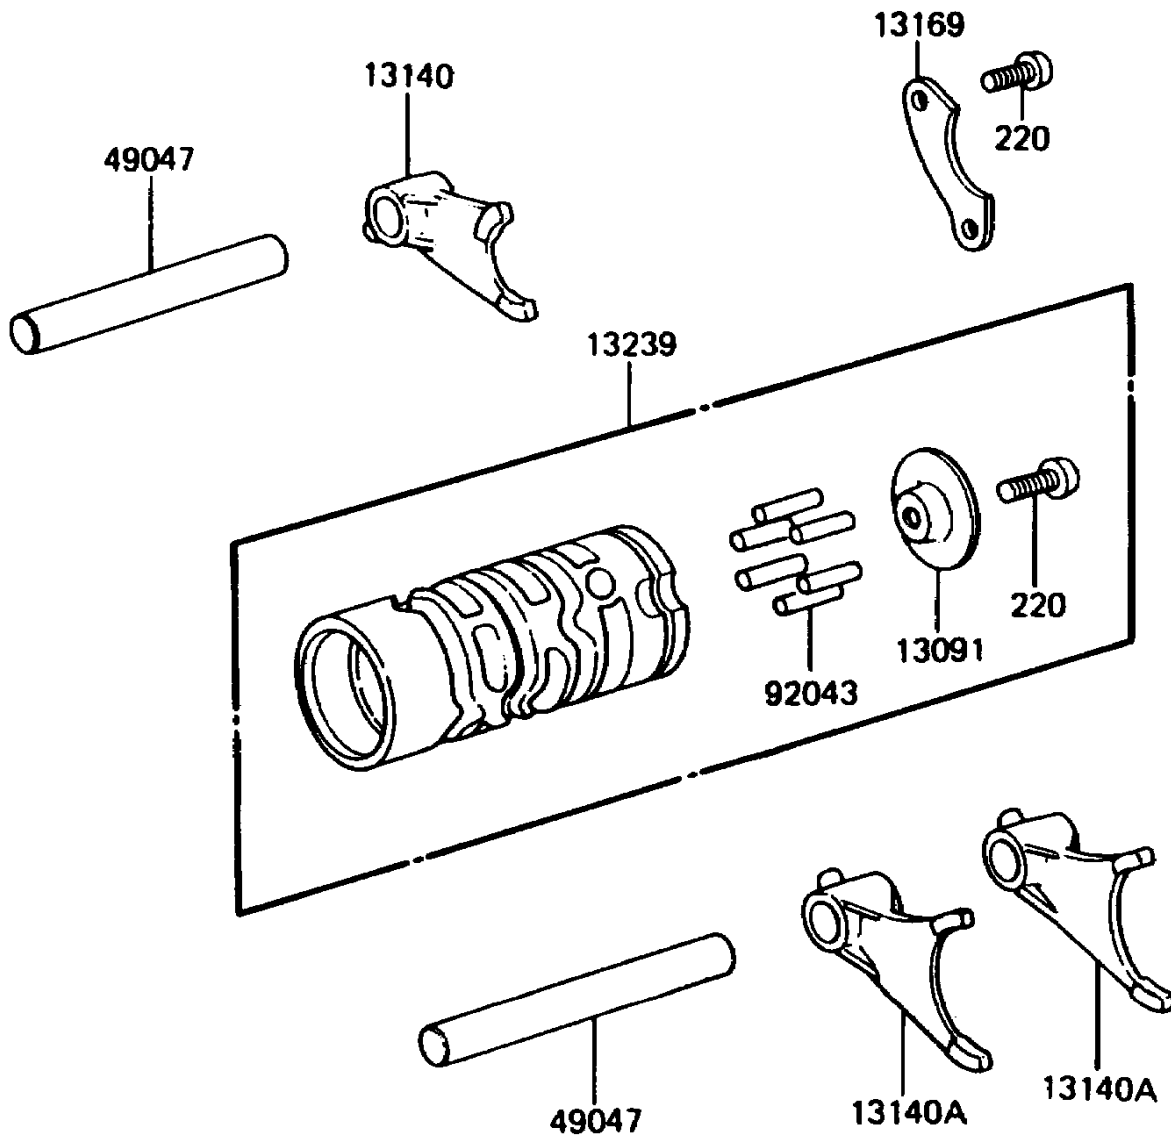

1986 KDX80 PARTS DIAGRAM

Gear Change Drum/Shift Fork(s)

E1362-0056

1986 KDX80 PARTS LIST

Gear Change Drum/Shift Fork(s)

ITEM NAME	PART NUMBER	QUANTITY
HOLDER,CHANGE DRUM PIN (Ref # 13091)	13091-1098	1
FORK-SHIFT (Ref # 13140)	13140-1060	1
FORK-SHIFT (Ref # 13140A)	13140-1061	2
PLATE,CHANGE DRUM POSITION (Ref # 13169)	13169-1309	1
DRUM-ASSY-CHANGE (Ref # 13239)	13239-1065	1
ROD-SHIFT,10X90 (Ref # 49047)	49047-1009	2
PIN,DOWEL,4X16.8 (Ref # 92043)	92042-029	6
SCREW-PAN-CROS,6X14 (Ref # 220)	220B0614	2