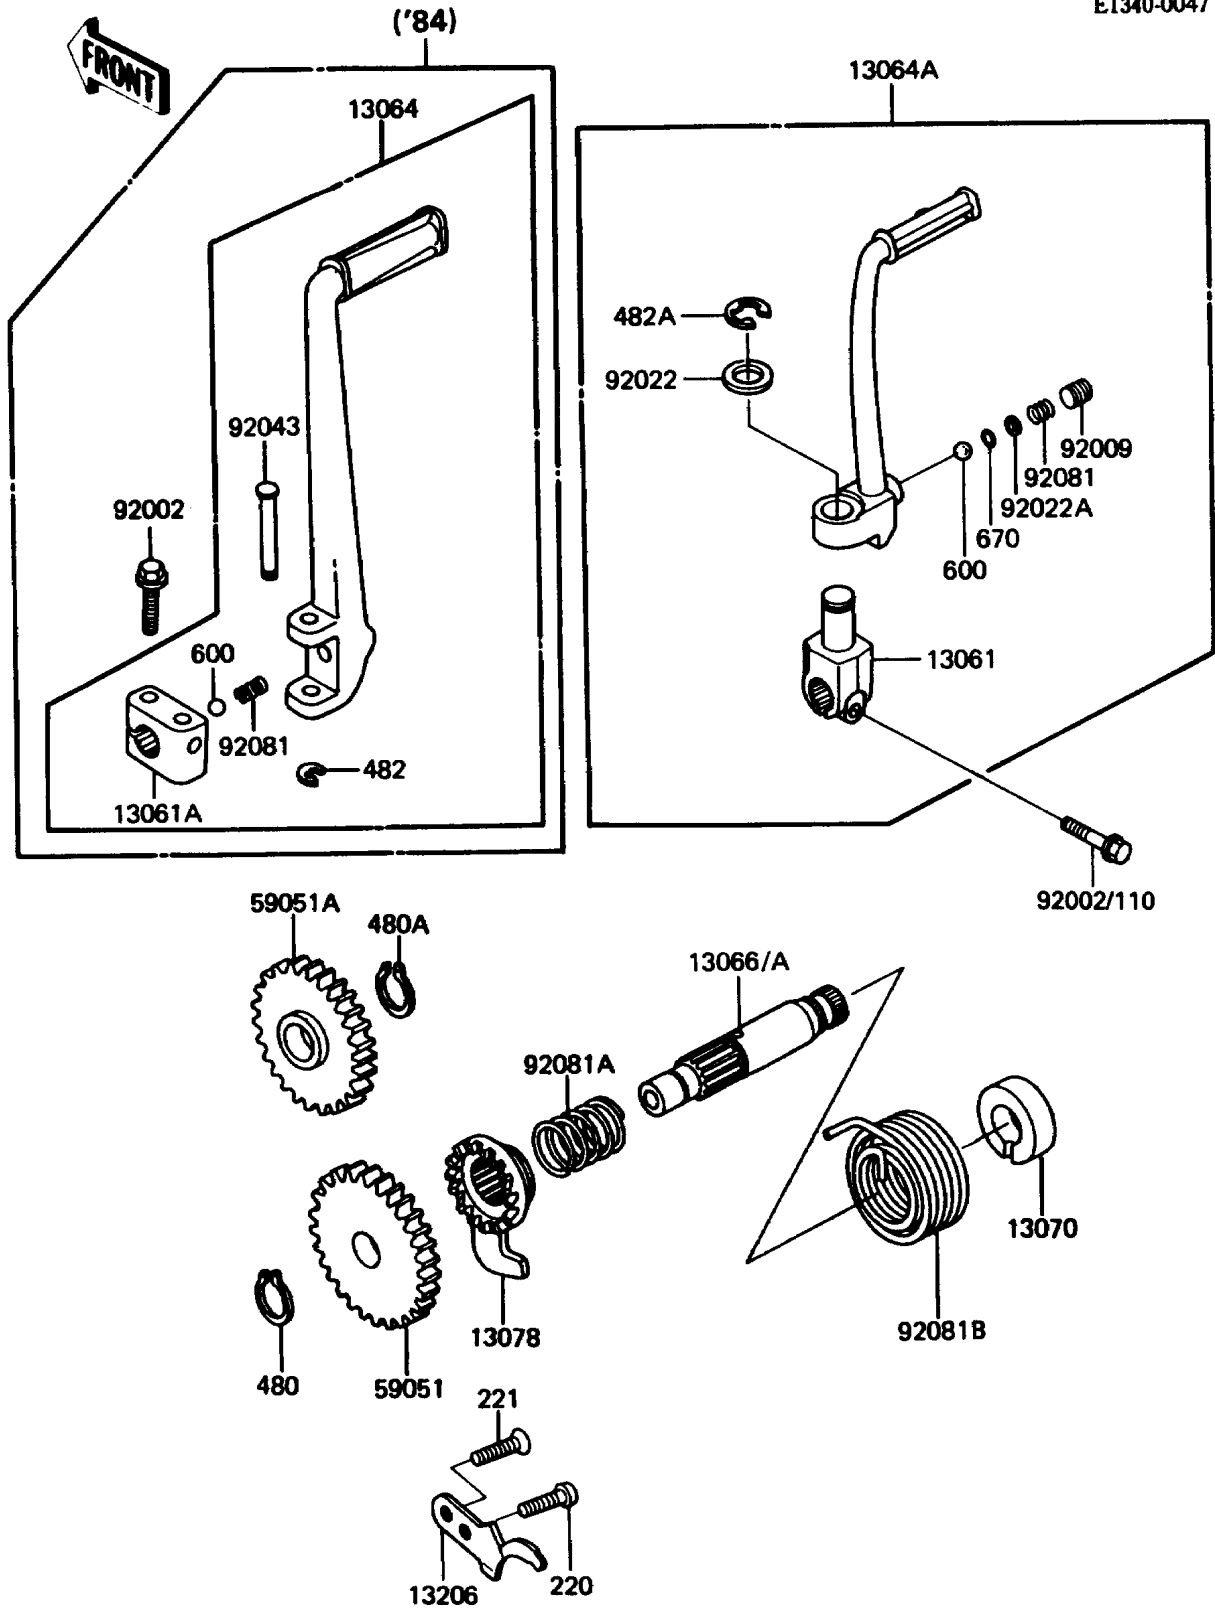

# 1986 KDX80 PARTS DIAGRAM

Kickstarter Mechanism

E1340-0047

# 1986 KDX80 PARTS LIST

## Kickstarter Mechanism

ITEM NAME	PART NUMBER	QUANTITY
BOSS,KICK LEVER (Ref # 13061)	13061-1049	1
LEVER-ASSY-KICK,PEDAL (Ref # 13064A)	13064-1124	1
SHAFT-KICK (Ref # 13066A)	13066-1055	1
GUIDE,KICK SPRING (Ref # 13070)	13070-1034	1
RATCHET (Ref # 13078)	13078-1004	1
GUIDE-KICK (Ref # 13206)	13206-1053	1
GEAR-SPUR (Ref # 59051)	59051-1026	1
GEAR-SPUR,30T (Ref # 59051A)	59051-1027	1
SCREW,SOCKET,8X8 (Ref # 92009)	92009-1312	1
WASHER,12.2X20X1.6 (Ref # 92022)	92022-1236	1
WASHER (Ref # 92022A)	92022-1481	1
SPRING,KICK PEDAL (Ref # 92081)	92081-020	1
SPRING,RATCHET (Ref # 92081A)	92081-122	1
SPRING,RETURN (Ref # 92081B)	92081-1434	1
BOLT,6X20 (Ref # 110)	110P0620	1
SCREW-PAN-CROS,6X16 (Ref # 220)	220B0616	1
SCREW-CSK-CROS,6X18 (Ref # 221)	221B0618	1
CIRCLIP-TYPE-C,12MM (Ref # 480)	480J1200	1
CIRCLIP-TYPE-C,15MM (Ref # 480A)	480J1500	1
CIRCLIP-TYPE-E,8MM (Ref # 482A)	482K8000	1
BALL-STEEL,1/4" (Ref # 600)	600A0800	1
O RING,4MM (Ref # 670)	670B1504	1