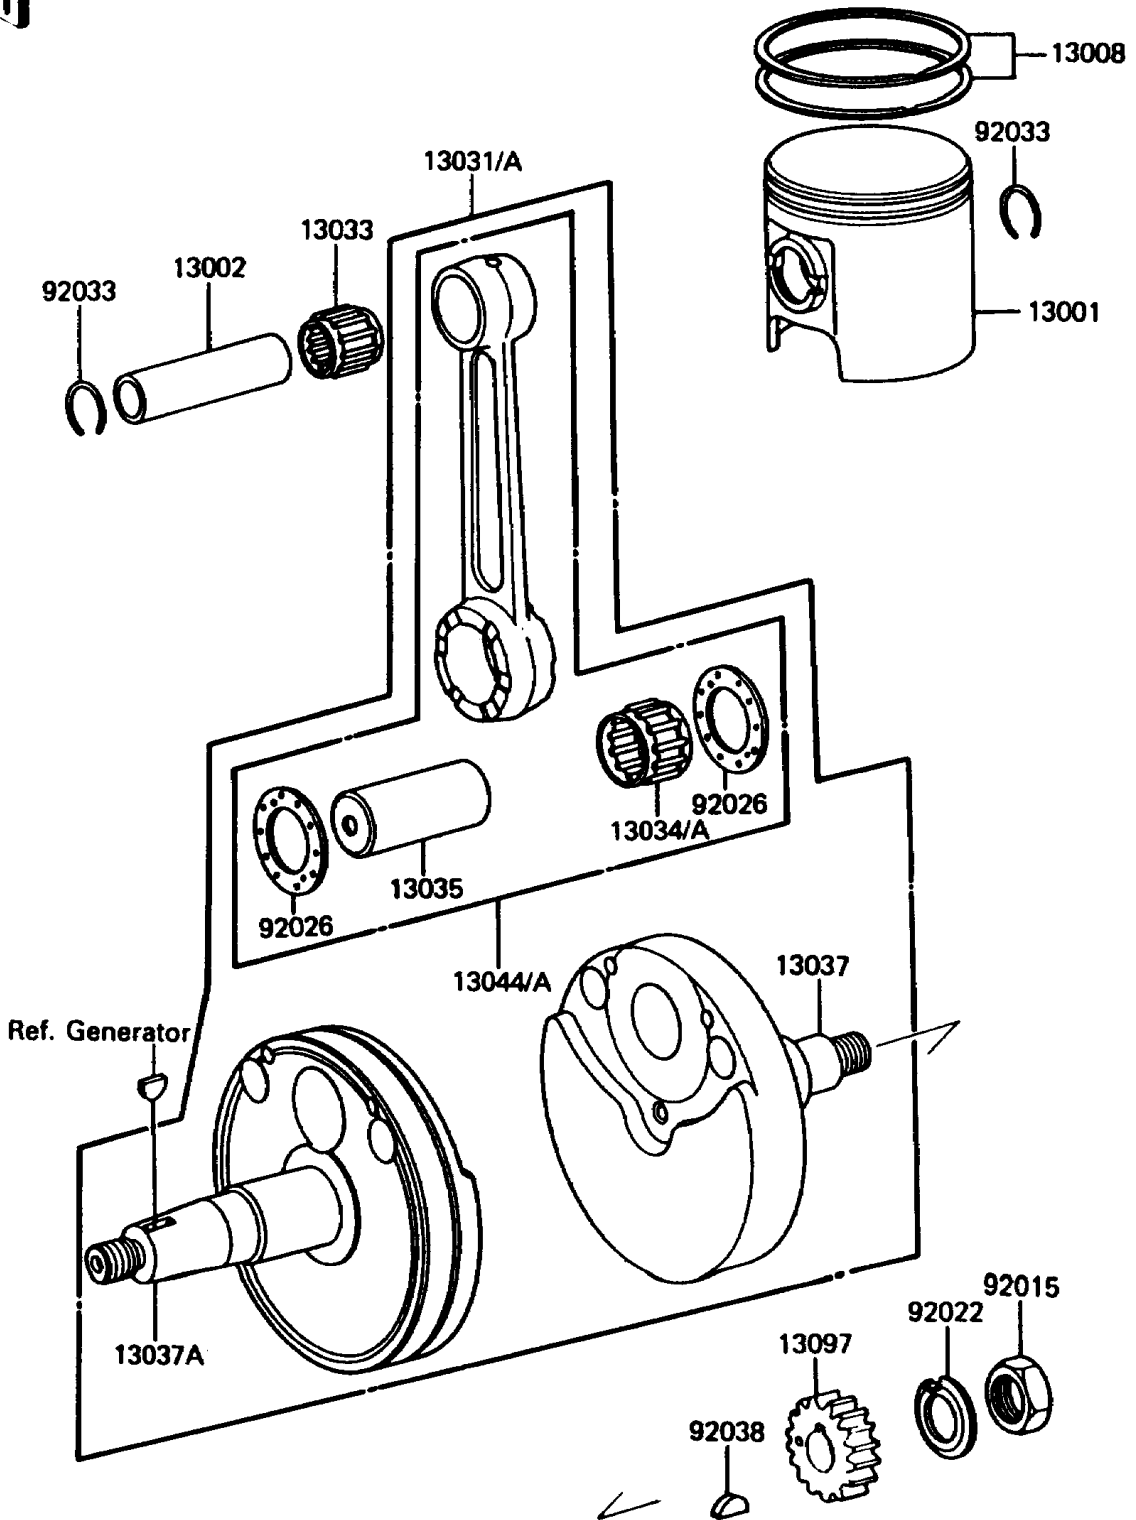

1988 KDX80 PARTS DIAGRAM

Crankshaft/Piston(s)

E 1320-0014

1988 KDX80 PARTS LIST

Crankshaft/Piston(s)

ITEM NAME	PART NUMBER	QUANTITY
PISTON-ENGINE (Ref # 13001)	13001-1184	1
PIN-PISTON (Ref # 13002)	13002-1024	1
RING-SET-PISTON (Ref # 13008)	13008-5052	1
CRANKSHAFT-COMP (Ref # 13031A)	13031-1206	1
BEARING-NEEDLE,14R1818P (Ref # 13033)	13033-1003	1
BEARING-BIG END,H22X29X13.8 (Ref # 13034A)	13034-1072	1
PIN-CRANK (Ref # 13035)	13035-1054	1
CRANKSHAFT,RH (Ref # 13037)	13037-1120	1
CRANKSHAFT,LH (Ref # 13037A)	13037-1205	1
SET-CONNECTING ROD (Ref # 13044A)	13044-5053	1
GEAR-PRIMARY SPUR,22T (Ref # 13097)	13097-1055	1
NUT,12MM (Ref # 92015)	92015-006	1
WASHER,CLAW,12.5X25X0.8 (Ref # 92022)	92024-003	1
SPACER,22.5X37X1.0 (Ref # 92026)	92026-011	2
RING-SNAP,PISTON PIN (Ref # 92033)	92036-003	2
KEY,WOODRUFF (Ref # 92038)	92038-003	1