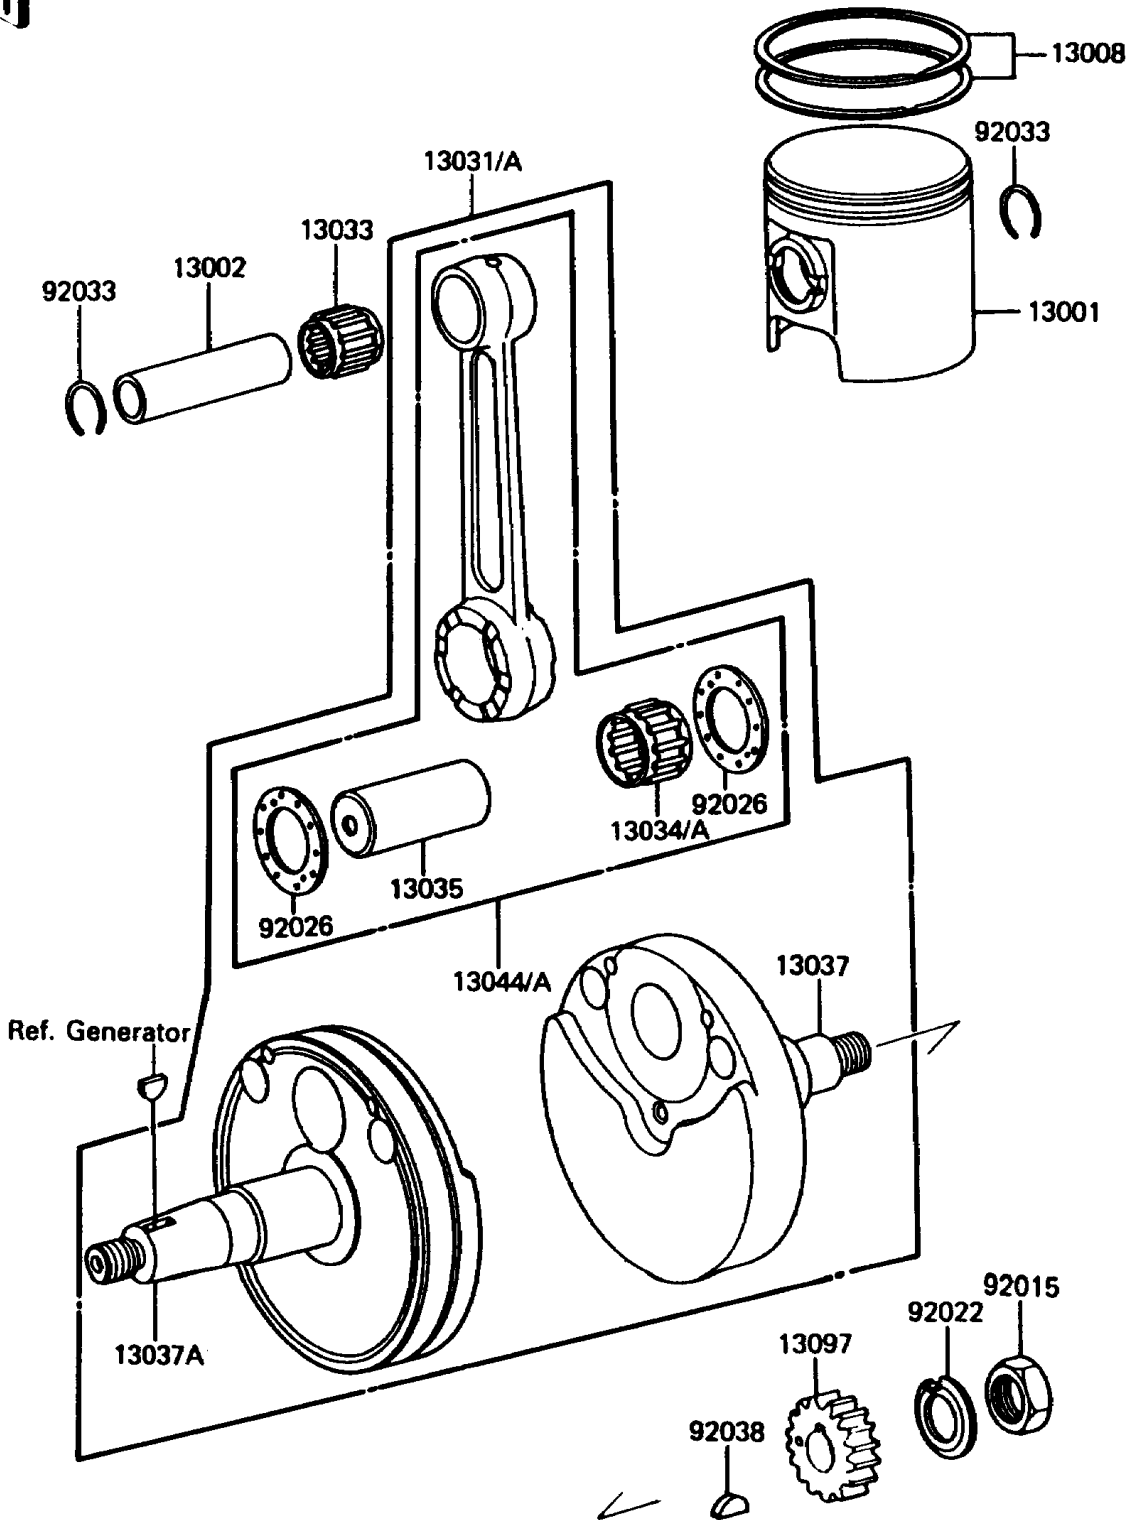

1986 KDX80 PARTS DIAGRAM

Crankshaft/Piston(s)

E 1320-0014

1986 KDX80 PARTS LIST

Crankshaft/Piston(s)

ITEM NAME	PART NUMBER	QUANTITY
PISTON-ENGINE (Ref # 13001)	13001-1184	1
PIN-PISTON (Ref # 13002)	13002-1024	1
RING-SET-PISTON (Ref # 13008)	13008-5052	1
CRANKSHAFT-COMP (Ref # 13031A)	13031-1206	1
BEARING-NEEDLE,14R1818P (Ref # 13033)	13033-1003	1
BEARING-BIG END,H22X29X13.8 (Ref # 13034A)	13034-1072	1
PIN-CRANK (Ref # 13035)	13035-1054	1
CRANKSHAFT,RH (Ref # 13037)	13037-1120	1
CRANKSHAFT,LH (Ref # 13037A)	13037-1205	1
SET-CONNECTING ROD (Ref # 13044A)	13044-5053	1
GEAR-PRIMARY SPUR,22T (Ref # 13097)	13097-1055	1
NUT,12MM (Ref # 92015)	92015-006	1
WASHER,CLAW,12.5X25X0.8 (Ref # 92022)	92024-003	1
SPACER,22.5X37X1.0 (Ref # 92026)	92026-011	2
RING-SNAP,PISTON PIN (Ref # 92033)	92036-003	2
KEY,WOODRUFF (Ref # 92038)	92038-003	1