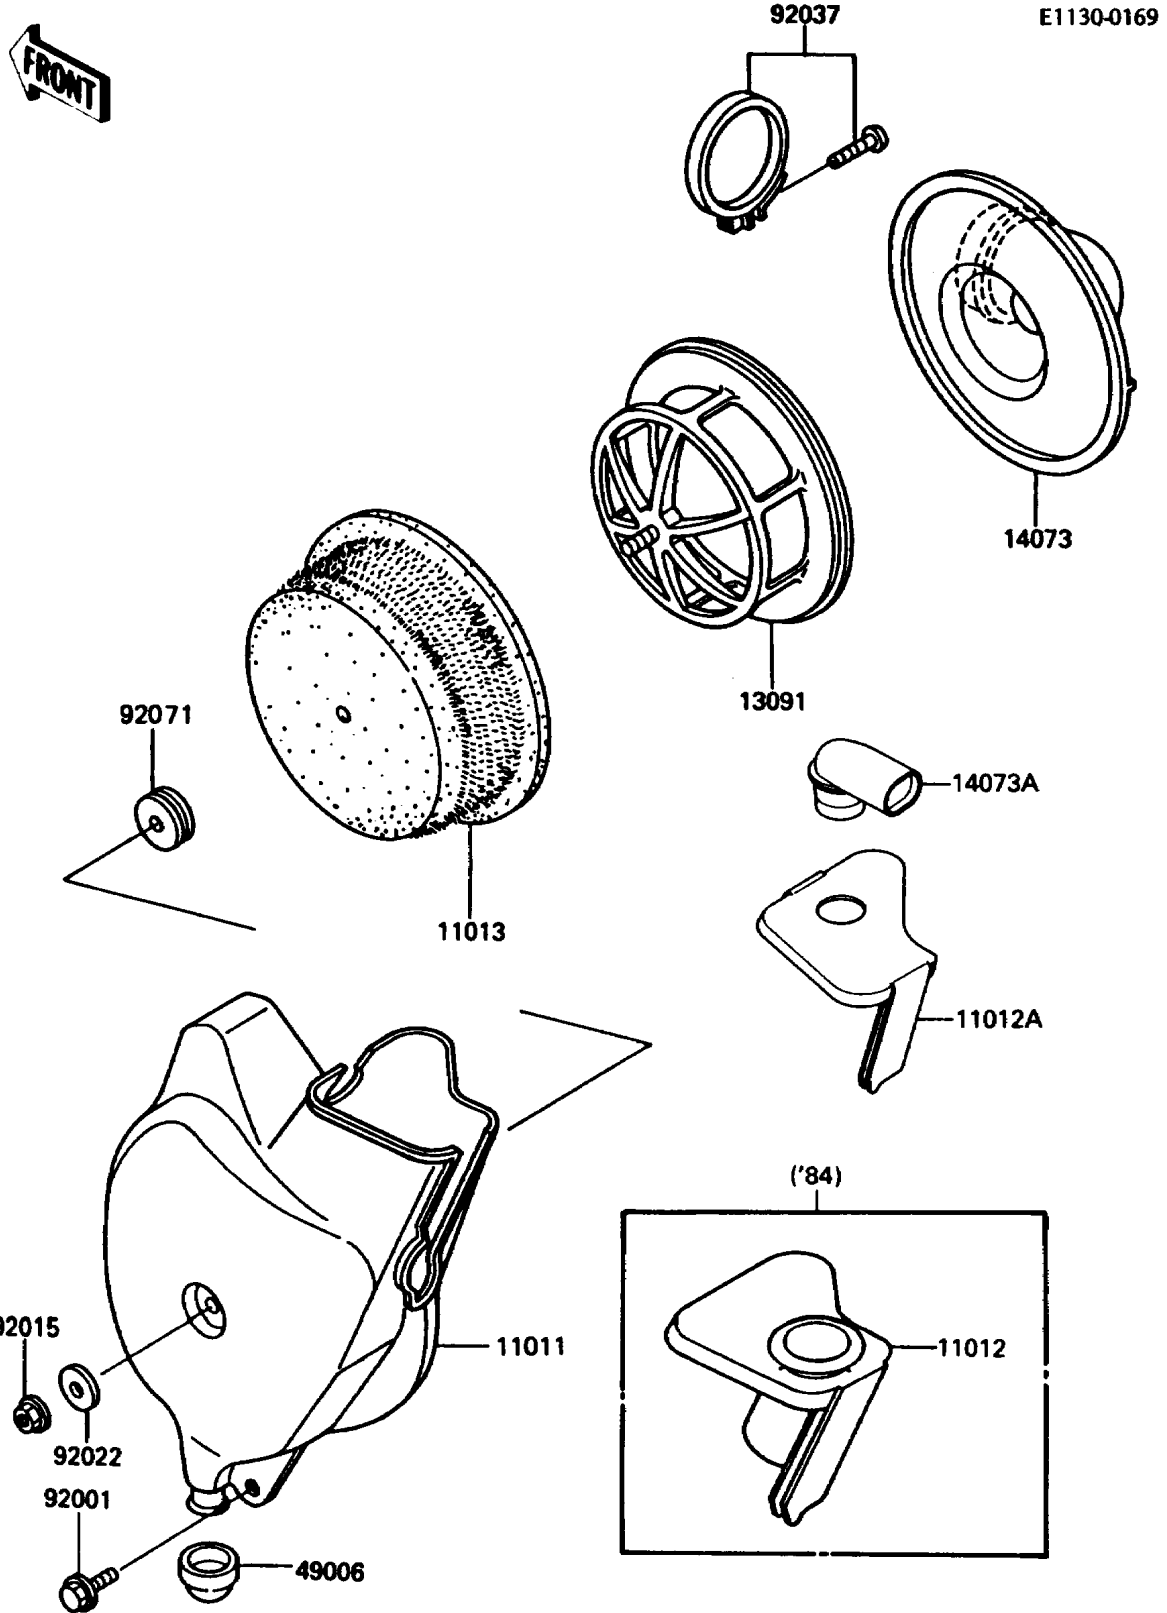

1988 KDX80 PARTS DIAGRAM

Air Cleaner

1988 KDX80 PARTS LIST

Air Cleaner

ITEM NAME	PART NUMBER	QUANTITY
CASE-AIR FILTER (Ref # 11011)	11011-1155	1
CAP,AIR FILTER (Ref # 11012A)	11012-1405	1
ELEMENT-AIR FILTER (Ref # 11013)	11013-1105	1
HOLDER,ELEMENT (Ref # 13091)	13091-1164	1
DUCT,AIR FILTER (Ref # 14073)	14073-1155	1
DUCT,AIR FILTER CAP (Ref # 14073A)	14073-1182	1
BOOT,AIR FILTER (Ref # 49006)	49006-1156	1
BOLT,W/WASHER,6X12 (Ref # 92001)	92001-1517	1
NUT,FLANGED,6MM (Ref # 92015)	92015-1078	1
WASHER,6.5X20X1.6 (Ref # 92022)	92022-125	1
CLAMP (Ref # 92037)	92037-1172	1
GROMMET,AIR FILTER (Ref # 92071)	92071-1053	1