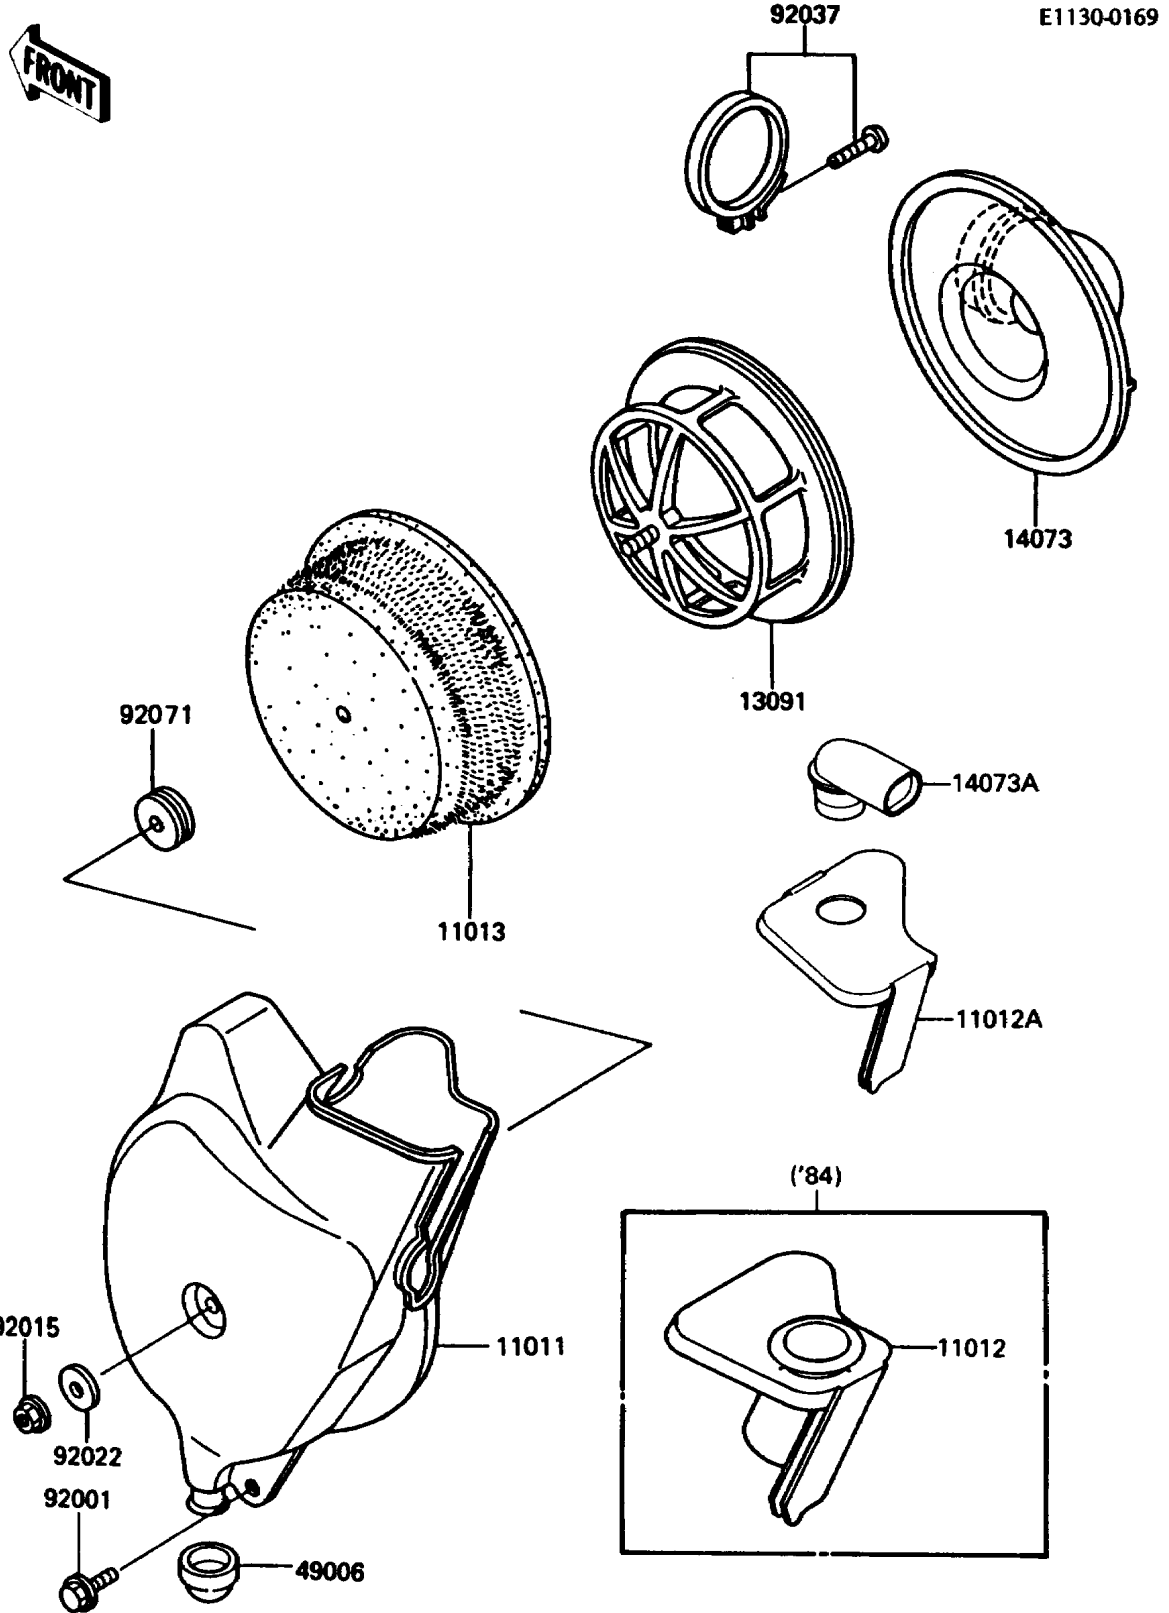

# 1986 KDX80 PARTS DIAGRAM

Air Cleaner

## 1986 KDX80 PARTS LIST

### Air Cleaner

ITEM NAME	PART NUMBER	QUANTITY
CASE-AIR FILTER (Ref # 11011)	11011-1155	1
CAP,AIR FILTER (Ref # 11012A)	11012-1405	1
ELEMENT-AIR FILTER (Ref # 11013)	11013-1105	1
HOLDER,ELEMENT (Ref # 13091)	13091-1164	1
DUCT,AIR FILTER (Ref # 14073)	14073-1155	1
DUCT,AIR FILTER CAP (Ref # 14073A)	14073-1182	1
BOOT,AIR FILTER (Ref # 49006)	49006-1156	1
BOLT,W/WASHER,6X12 (Ref # 92001)	92001-1517	1
NUT,FLANGED,6MM (Ref # 92015)	92015-1078	1
WASHER,6.5X20X1.6 (Ref # 92022)	92022-125	1
CLAMP (Ref # 92037)	92037-1172	1
GROMMET,AIR FILTER (Ref # 92071)	92071-1053	1