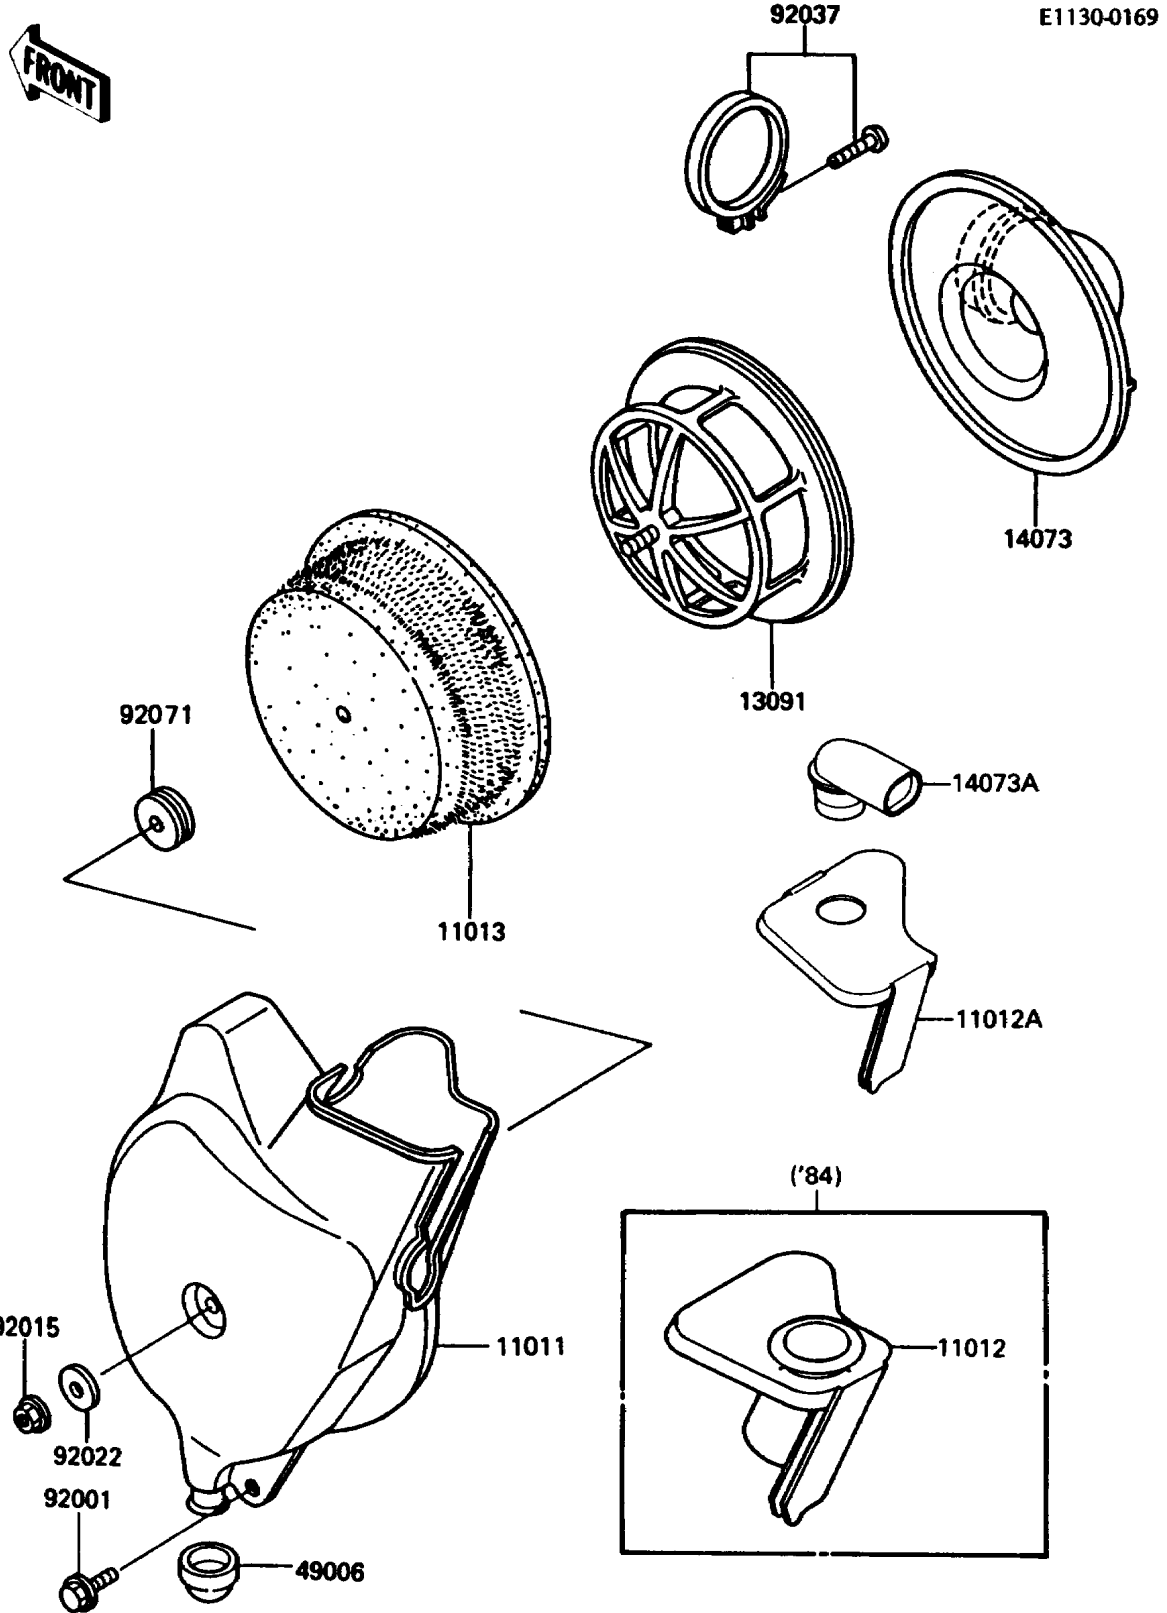

1986 KDX80 PARTS DIAGRAM

Air Cleaner

1986 KDX80 PARTS LIST

Air Cleaner

ITEM NAME	PART NUMBER	QUANTITY
CASE-AIR FILTER (Ref # 11011)	11011-1155	1
CAP,AIR FILTER (Ref # 11012A)	11012-1405	1
ELEMENT-AIR FILTER (Ref # 11013)	11013-1105	1
HOLDER,ELEMENT (Ref # 13091)	13091-1164	1
DUCT,AIR FILTER (Ref # 14073)	14073-1155	1
DUCT,AIR FILTER CAP (Ref # 14073A)	14073-1182	1
BOOT,AIR FILTER (Ref # 49006)	49006-1156	1
BOLT,W/WASHER,6X12 (Ref # 92001)	92001-1517	1
NUT,FLANGED,6MM (Ref # 92015)	92015-1078	1
WASHER,6.5X20X1.6 (Ref # 92022)	92022-125	1
CLAMP (Ref # 92037)	92037-1172	1
GROMMET,AIR FILTER (Ref # 92071)	92071-1053	1