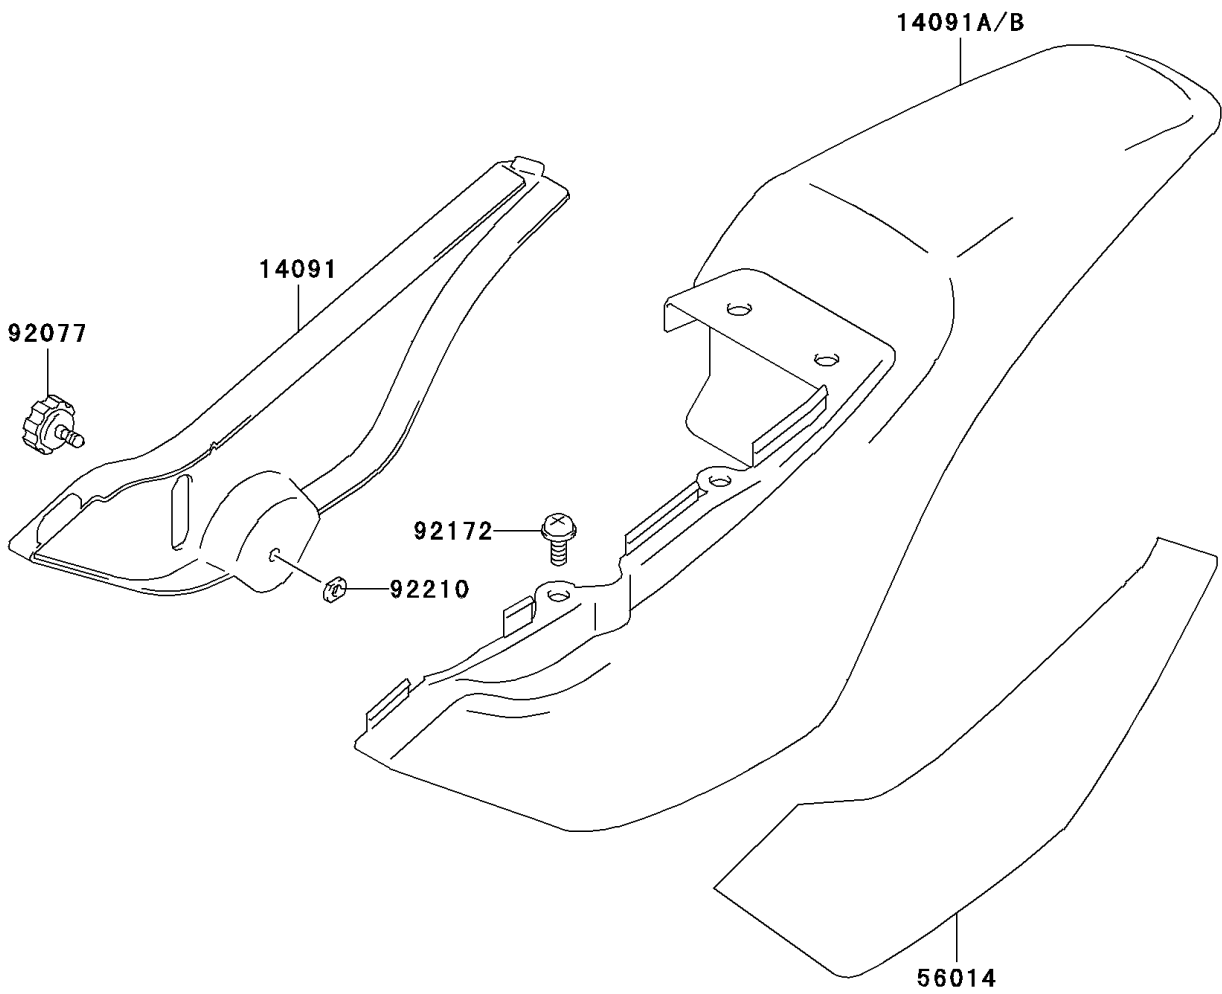

2006 KDX50 PARTS DIAGRAM

Side Covers

F2611

2006 KDX50 PARTS LIST

Side Covers

ITEM NAME	PART NUMBER	QUANTITY
COVER,FRAME,RH,S.WHITE (Ref # 14091)	14091-S094-533	1
EMBLEM,COVER,LH,S.WHITE (Ref # 56014)	56014-S026-533	1
KNOB (Ref # 92077)	92077-S005	1
SCREW,FUEL TANK (Ref # 92172)	92172-S189	3
NUT,STOPPER, KNOB (Ref # 92210)	92210-S118	1
COVER,FRAME,LH,L.GREEN (Ref # 14091A)	14091-S095-908	1
COVER,FRAME,LH,L.GREEN (Ref # 14091B)	14091-S098-908	1