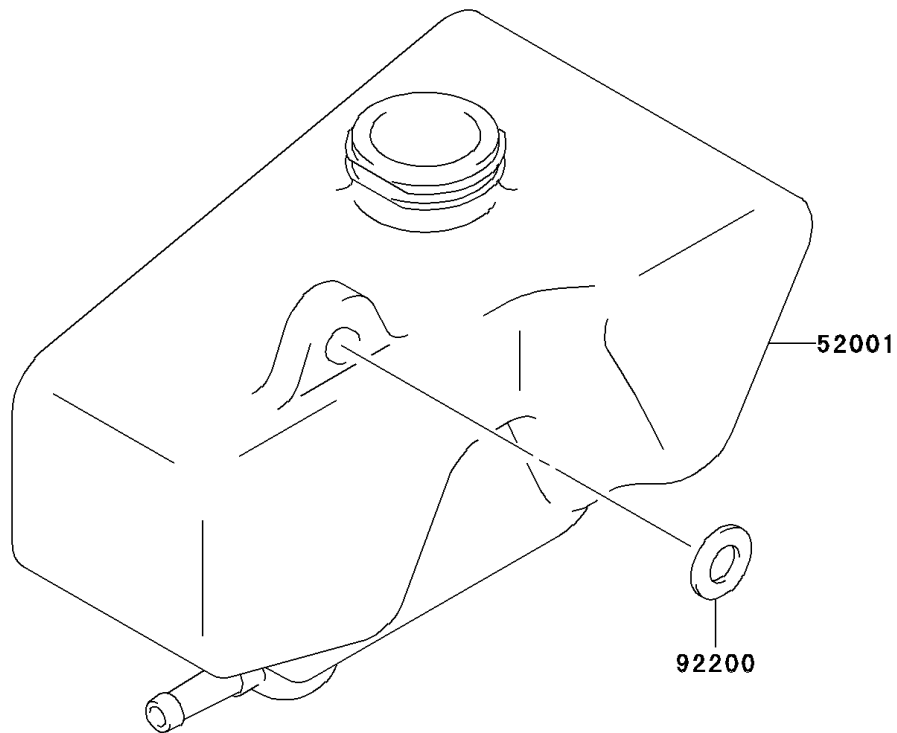

# 2006 KDX50 PARTS DIAGRAM

Oil Tank

F2450

### Oil Tank

<b>ITEM NAME</b>	<b>PART NUMBER</b>	<b>QUANTITY</b>
PACKING,OIL TANK (Ref # 43049)	43049-S016	1
CAP-TANK (Ref # 51049)	51049-S009	1
TANK-OIL (Ref # 52001)	52001-S007	1
WASHER,10.5X18X1 (Ref # 92200)	92200-S177	1