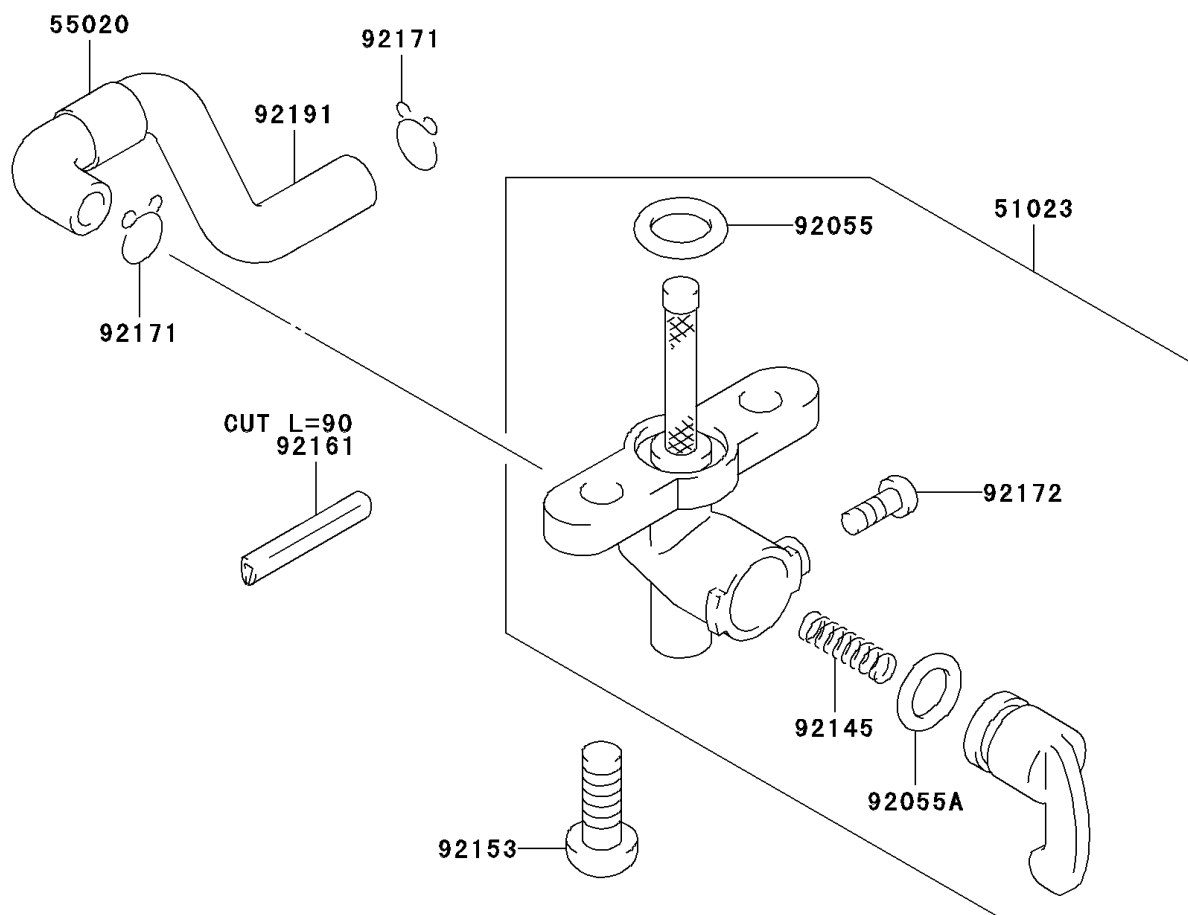

2006 KDX50 PARTS DIAGRAM

Fuel Filter

F2411

2006 KDX50 PARTS LIST

Fuel Filter

ITEM NAME	PART NUMBER	QUANTITY
TAP-ASSY (Ref # 51023)	51023-S009	1
GUARD,FUEL HOSE (Ref # 55020)	55020-S008	1
RING-O (Ref # 92055)	92055-S072	1
RING-O (Ref # 92055A)	92055-S073	1
SPRING (Ref # 92145)	92145-S111	1
BOLT (Ref # 92153)	92153-S001	1
DAMPER (Ref # 92161)	92161-S111	1
CLAMP,FUEL HOSE (Ref # 92171)	92171-S003	1
SCREW (Ref # 92172)	92172-S183	1
TUBE,FUEL (Ref # 92191)	92191-S066	1