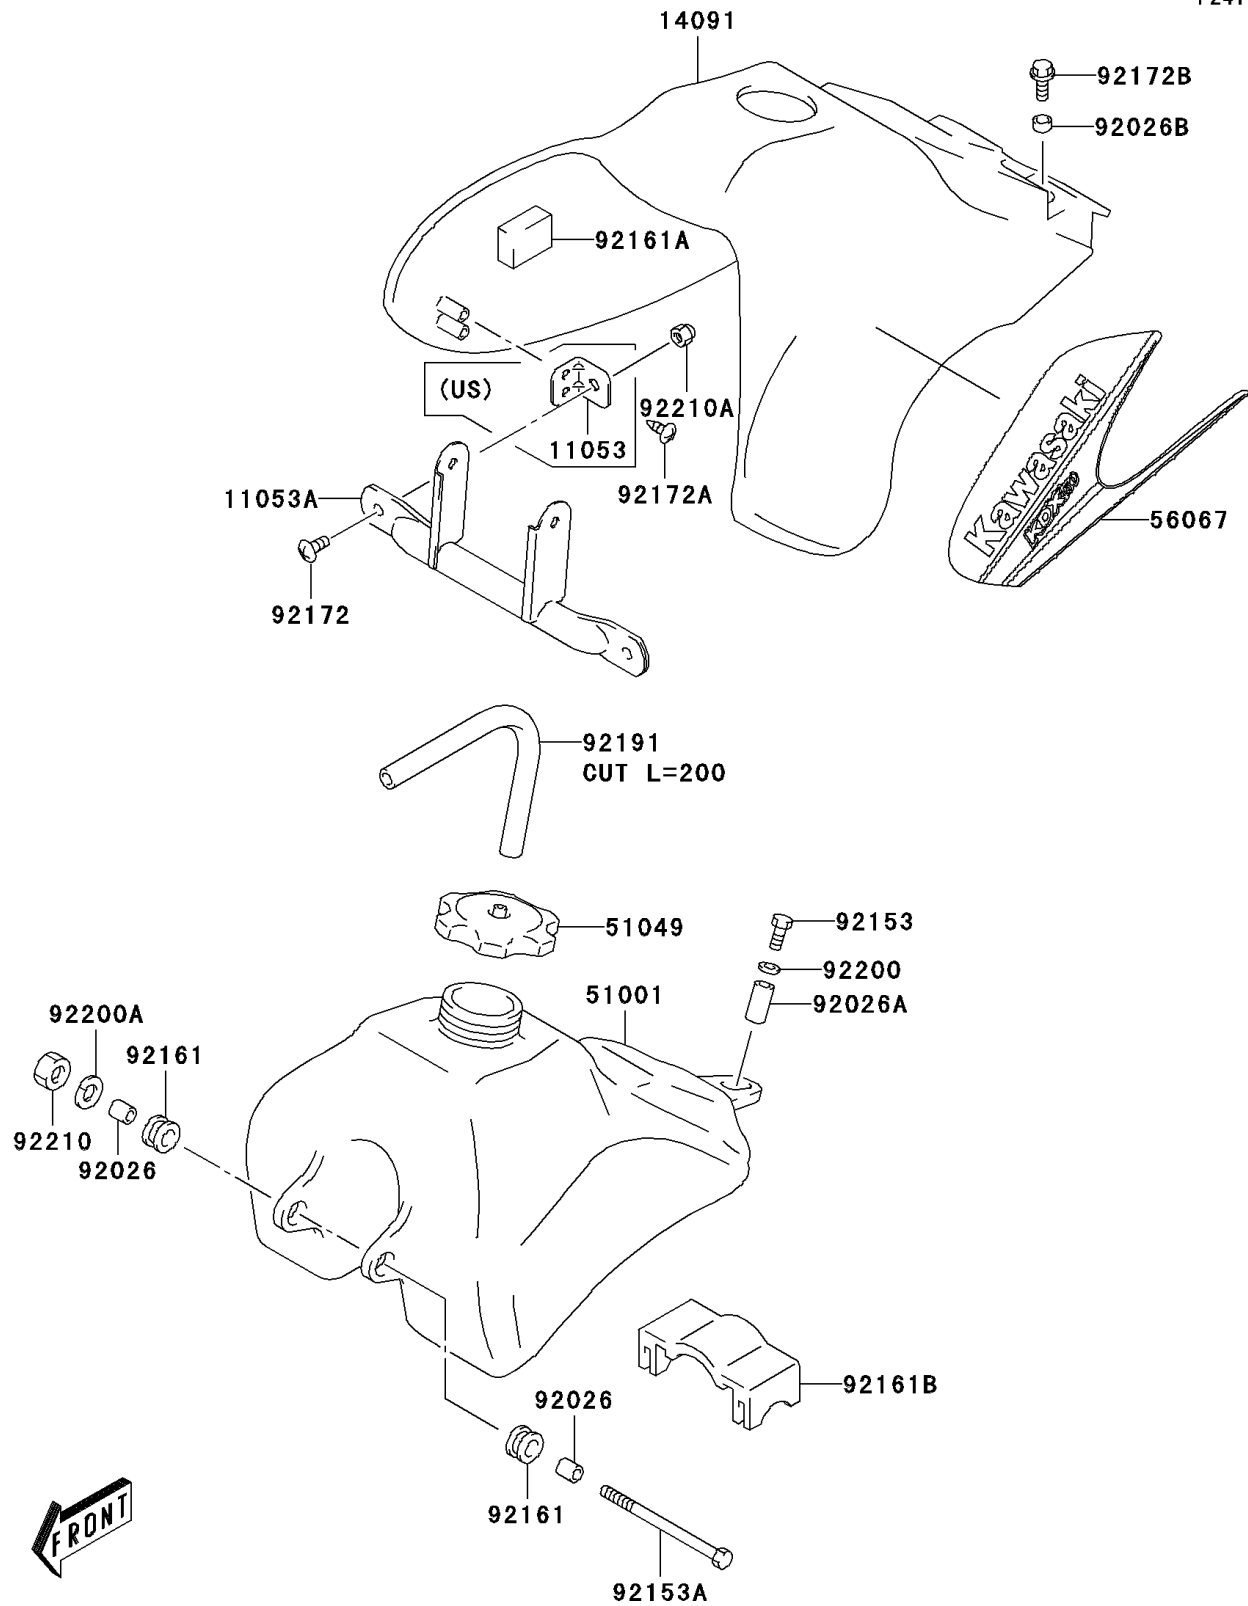

2006 KDX50 PARTS DIAGRAM

Fuel Tank

F2410

2006 KDX50 PARTS LIST

Fuel Tank

ITEM NAME	PART NUMBER	QUANTITY
BRACKET,FUEL TANK COVER (Ref # 11053A)	11053-S026	1
COVER,FUEL TANK,L.GREEN (Ref # 14091)	14091-S093-908	1
TANK-COMP-FUEL (Ref # 51001)	51001-S009	1
CAP-TANK (Ref # 51049)	51049-S005	1
PATTERN SET,TANK,BLK/WHT/GRN (Ref # 56067)	56067-S009-904	1
SPACER,FUEL TANK (Ref # 92026)	92026-S058	1
SPACER,FUEL TANK,RR (Ref # 92026A)	92026-S113	1
SPACER,FUEL TANK COVER,RR (Ref # 92026B)	92026-S114	1
BOLT (Ref # 92153)	92153-S126	1
BOLT,FUEL TANK (Ref # 92153A)	92153-S319	1
DAMPER,FUEL TANK (Ref # 92161)	92161-S067	1
DAMPER,FUEL TANK COVER (Ref # 92161A)	92161-S110	1
DAMPER (Ref # 92161B)	92161-S112	1
SCREW (Ref # 92172)	92172-S017	1
SCREW,FUEL TANK (Ref # 92172A)	92172-S188	1
SCREW,FUEL TANK (Ref # 92172B)	92172-S189	1
TUBE,FUEL TANK BREATHER (Ref # 92191)	92191-S028	1
WASHER,6.5X18X1 (Ref # 92200)	92200-S004	1
WASHER (Ref # 92200A)	92200-S102	1
NUT (Ref # 92210)	92210-S001	1
NUT (Ref # 92210A)	92210-S039	1
BRACKET,FUEL TANK COVER (Ref # 11053)	11053-S025	1