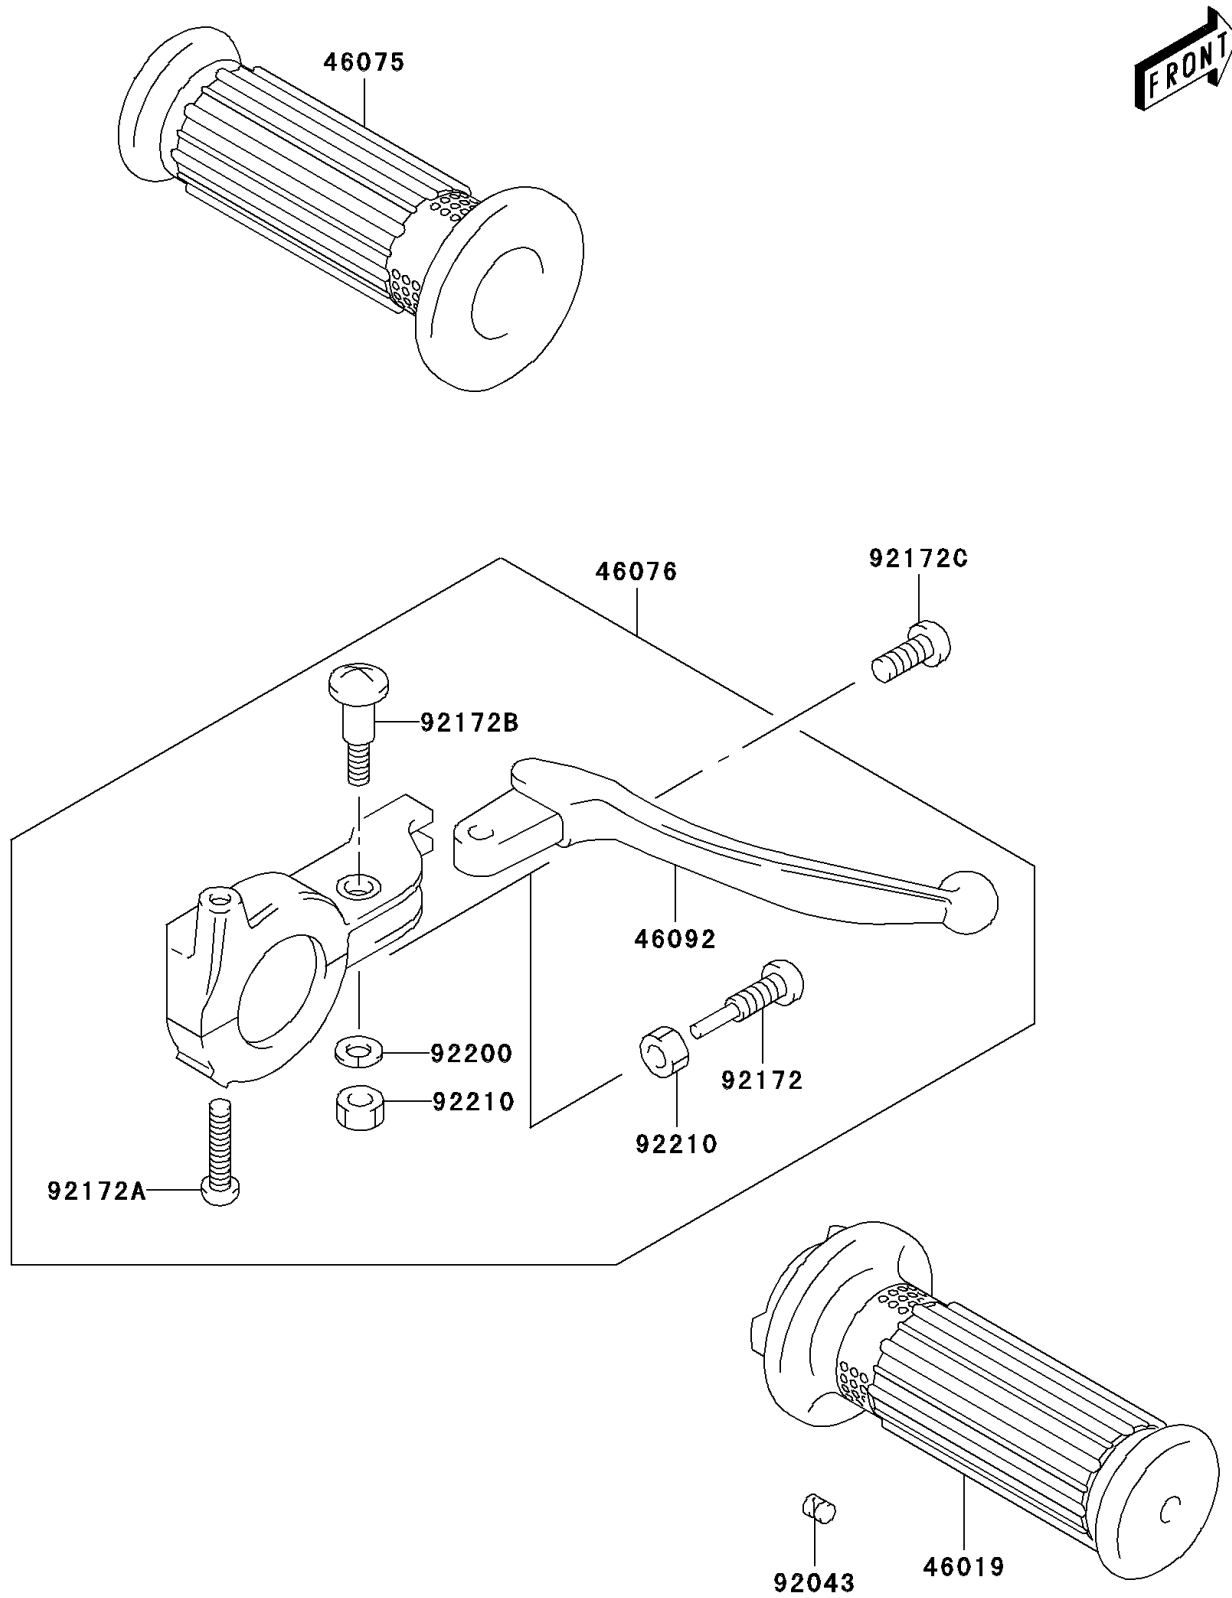

2006 KDX50 PARTS DIAGRAM

Handle Lever

F2316

2006 KDX50 PARTS LIST

Handle Lever

ITEM NAME	PART NUMBER	QUANTITY
GRIP-ASSY,THROTTLE (Ref # 46019)	46019-S004	1
GRIP,LH (Ref # 46075)	46075-S007	1
LEVER-ASSY-GRIP (Ref # 46076)	46076-S008	1
LEVER-GRIP (Ref # 46092)	46092-S012	1
PIN,THROTTLE CABLE END (Ref # 92043)	92043-S045	1
SCREW (Ref # 92172)	92172-S184	1
SCREW (Ref # 92172A)	92172-S190	1
SCREW (Ref # 92172B)	92172-S191	1
SCREW,5X6 (Ref # 92172C)	92172-S288	1
WASHER,BRAKE LEVER (Ref # 92200)	92200-S168	1
NUT (Ref # 92210)	92210-S065	1