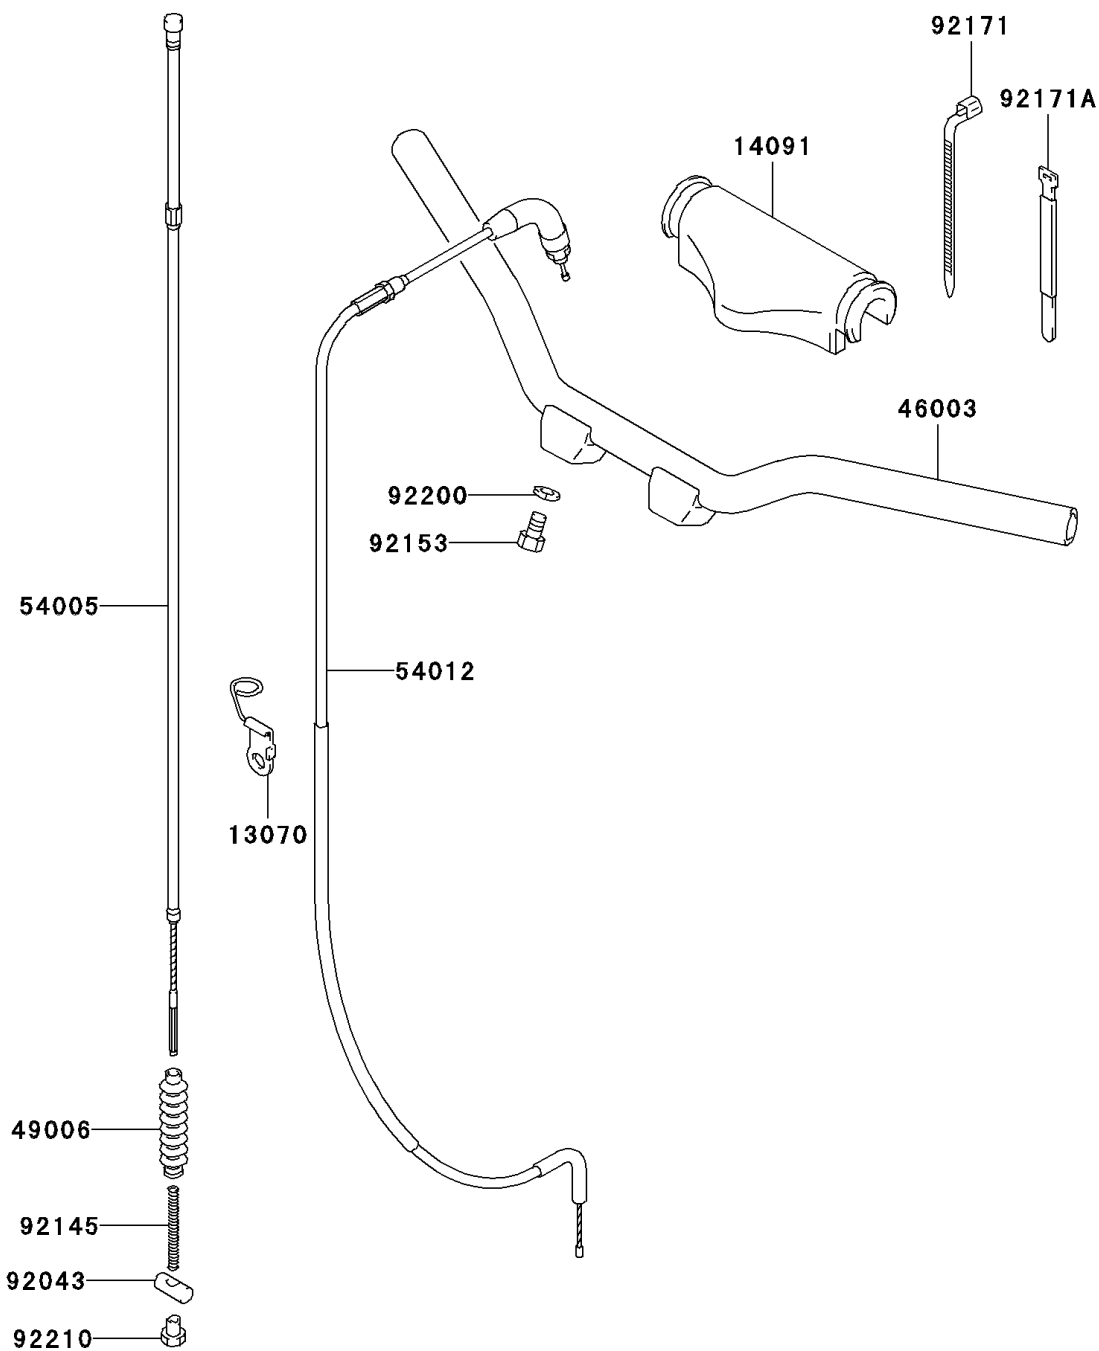

2006 KDX50 PARTS DIAGRAM

Handlebar

F2310

2006 KDX50 PARTS LIST

Handlebar

ITEM NAME	PART NUMBER	QUANTITY
GUIDE,CABLE (Ref # 13070)	13070-S017	1
COVER,HANDLE (Ref # 14091)	14091-S099	1
HANDLE,BLACK (Ref # 46003)	46003-S008-504	1
BOOT,FRONT BRAKE CABLE (Ref # 49006)	49006-S027	1
CABLE-BRAKE (Ref # 54005)	54005-S012	1
CABLE-THROTTLE (Ref # 54012)	54012-S012	1
PIN (Ref # 92043)	92043-S006	1
SPRING,FRONT BRAKE CABLE (Ref # 92145)	92145-S121	1
BOLT (Ref # 92153)	92153-S321	1
CLAMP,L=125 (Ref # 92171)	92171-S014	1
CLAMP,L=140 (Ref # 92171A)	92171-S106	1
WASHER (Ref # 92200)	92200-S167	1
NUT (Ref # 92210)	92210-S014	1