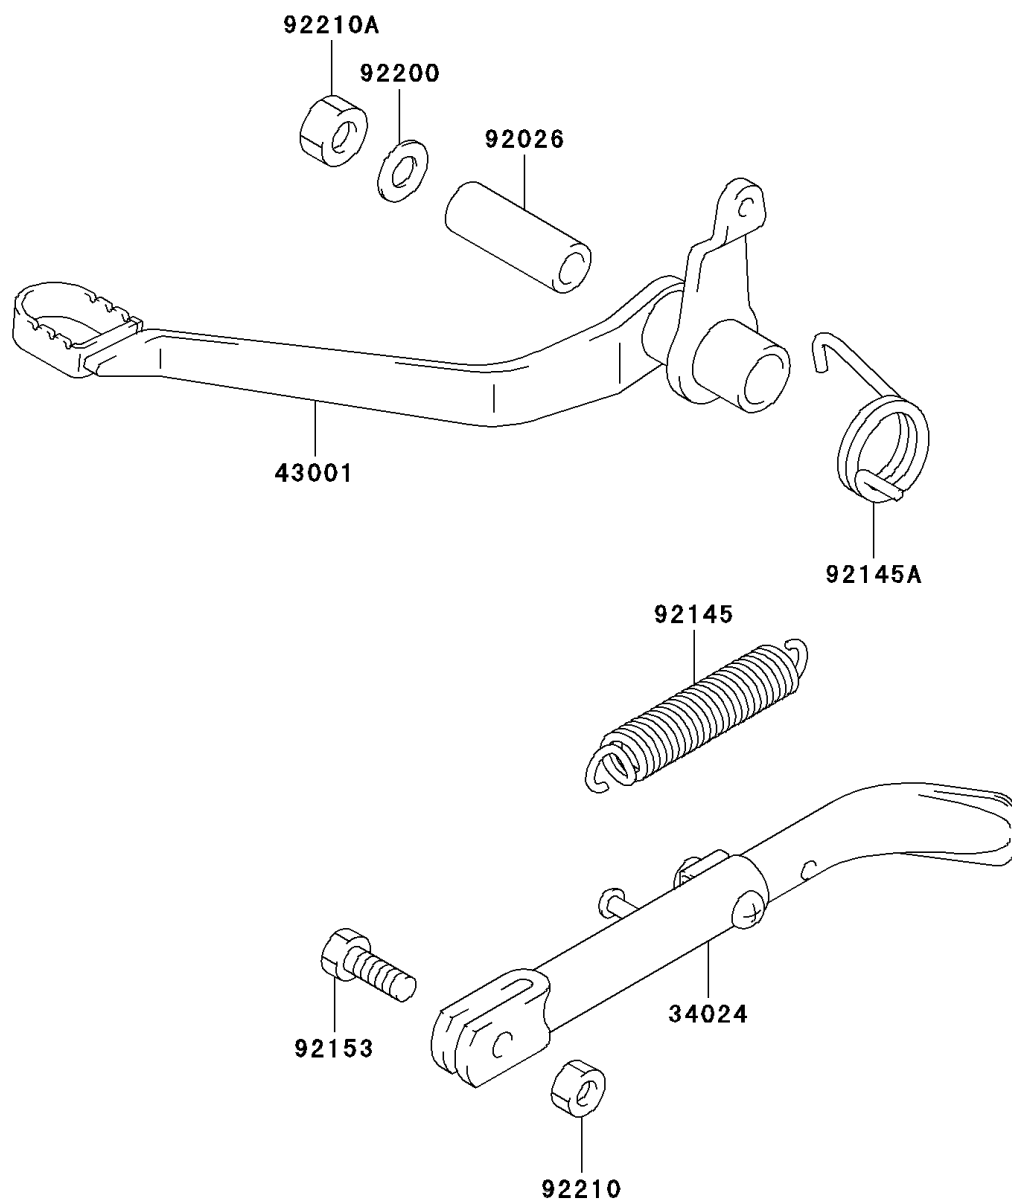

2006 KDX50

PARTS DIAGRAM

Brake Pedal

Kawasaki

Let the Good Times Roll®

F2260