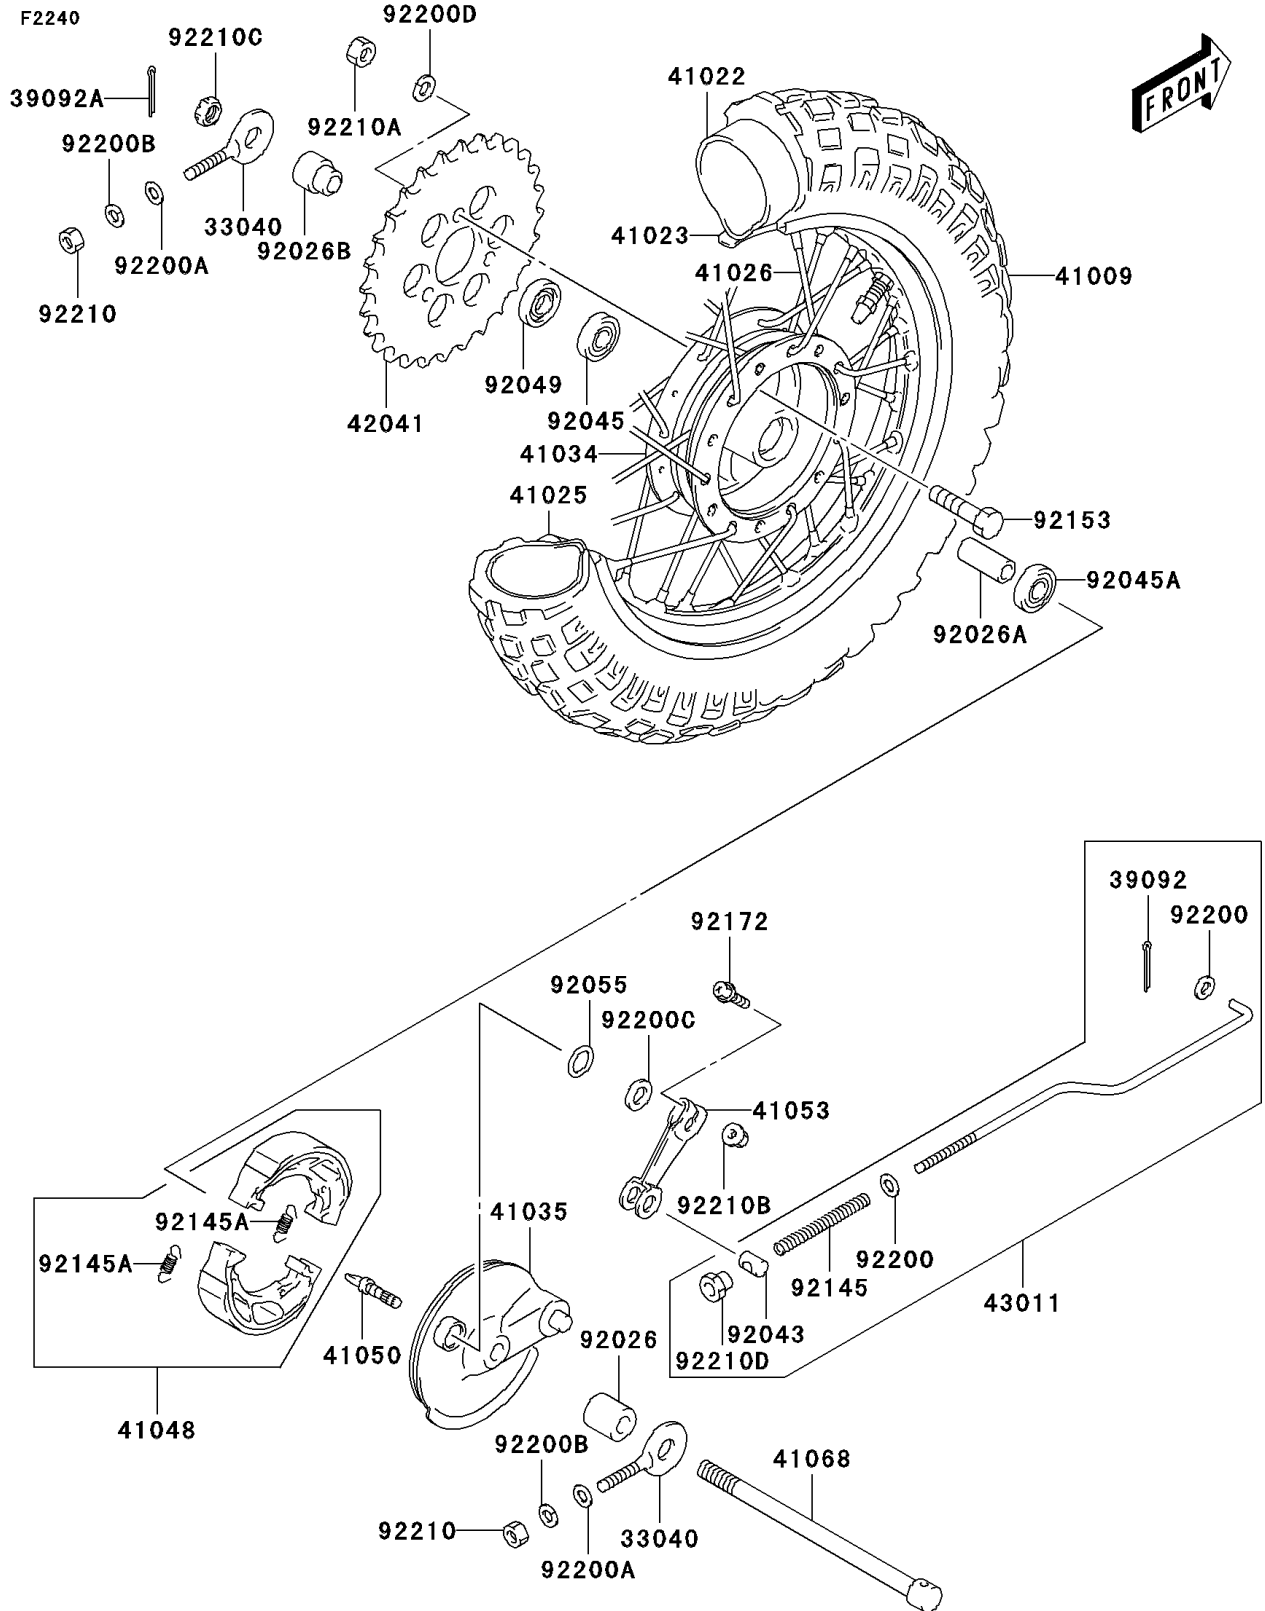

2006 KDX50 PARTS DIAGRAM

Rear Hub

2006 KDX50 PARTS LIST

Rear Hub

ITEM NAME	PART NUMBER	QUANTITY
ADJUSTER-CHAIN (Ref # 33040)	33040-S003	2
PIN-HAIR,FR FOOTREST COTTER (Ref # 39092)	39092-S004	1
PIN-HAIR,COTTER (Ref # 39092A)	39092-S005	1
TIRE,2.50-10 (Ref # 41009)	41009-S014	1
TUBE-TIRE (Ref # 41022)	41022-S005	1
BAND-RIM (Ref # 41023)	41023-S005	1
RIM,1.40X10 (Ref # 41025)	41025-S010	1
SPOKE-ASSY (Ref # 41026)	41026-S005	1
DRUM-ASSY,REAR WHEEL (Ref # 41034)	41034-S006	1
PANEL-ASSY-BRAKE (Ref # 41035)	41035-S005	1
SHOE-BRAKE (Ref # 41048)	41048-S008	1
CAM-BRAKE (Ref # 41050)	41050-S007	1
LEVER-BRAKE CAM (Ref # 41053)	41053-S010	1
AXLE (Ref # 41068)	41068-S010	1
SPROCKET-HUB,28T (Ref # 42041)	42041-S007	1
ROD-BRAKE (Ref # 43011)	43011-S003	1
SPACER (Ref # 92026)	92026-S111	1
SPACER,WHEEL HUB BEARING (Ref # 92026A)	92026-S117	1
SPACER (Ref # 92026B)	92026-S118	1
PIN (Ref # 92043)	92043-S006	1
BEARING-BALL,FRONT WHEEL HUB (Ref # 92045)	92045-S055	1
BEARING-BALL,FRONT WHEEL HUB (Ref # 92045A)	92045-S056	1
SEAL-OIL,WHEEL HUB (Ref # 92049)	92049-S055	1
RING-O (Ref # 92055)	92055-S091	1
SPRING,REAR BRAKE ROD (Ref # 92145)	92145-S046	1
SPRING,BRAKE SHOE (Ref # 92145A)	92145-S122	2
BOLT,8X36 (Ref # 92153)	92153-S311	3
SCREW,FRONT BRAKE (Ref # 92172)	92172-S192	1
WASHER (Ref # 92200)	92200-S002	2

2006 KDX50 PARTS LIST

Rear Hub

ITEM NAME	PART NUMBER	QUANTITY
WASHER (Ref # 92200A)	92200-S003	2
WASHER (Ref # 92200B)	92200-S102	2
WASHER,10.5X18X1 (Ref # 92200C)	92200-S177	1
WASHER (Ref # 92200D)	92200-S178	3
NUT (Ref # 92210)	92210-S001	2
NUT (Ref # 92210A)	92210-S051	3
NUT (Ref # 92210B)	92210-S067	1
NUT,FRONT AXLE (Ref # 92210C)	92210-S119	1
NUT (Ref # 92210D)	92210-S120	1