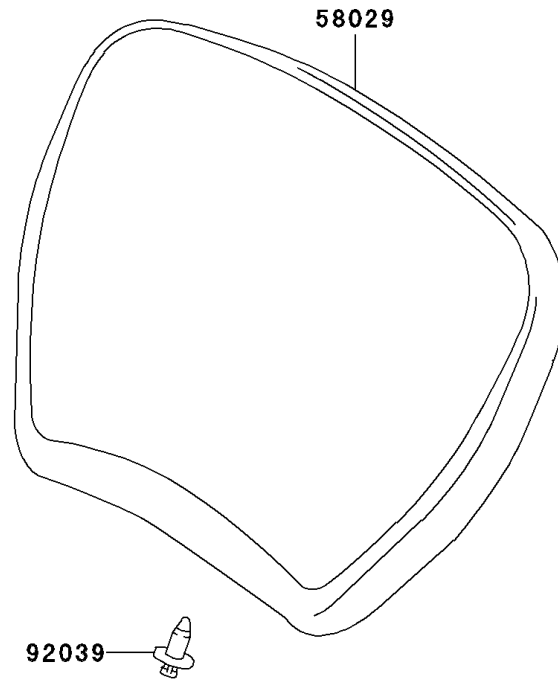

# 2006 KDX50 PARTS DIAGRAM

Front Fender(s)

F2171

## 2006 KDX50 PARTS LIST

### Front Fender(s)

<b>ITEM NAME</b>	<b>PART NUMBER</b>	<b>QUANTITY</b>
FENDER-FRONT,L.GREEN (Ref # 35004)	35004-S012-908	1
PLATE-NUMBER,S.WHITE (Ref # 58029)	58029-S002-533	1
RIVET,BLACK (Ref # 92039)	92039-S005-506	1
BOLT,6X16 (Ref # 92153)	92153-S320	3
WASHER,FRONT FENDER (Ref # 92200)	92200-S174	3