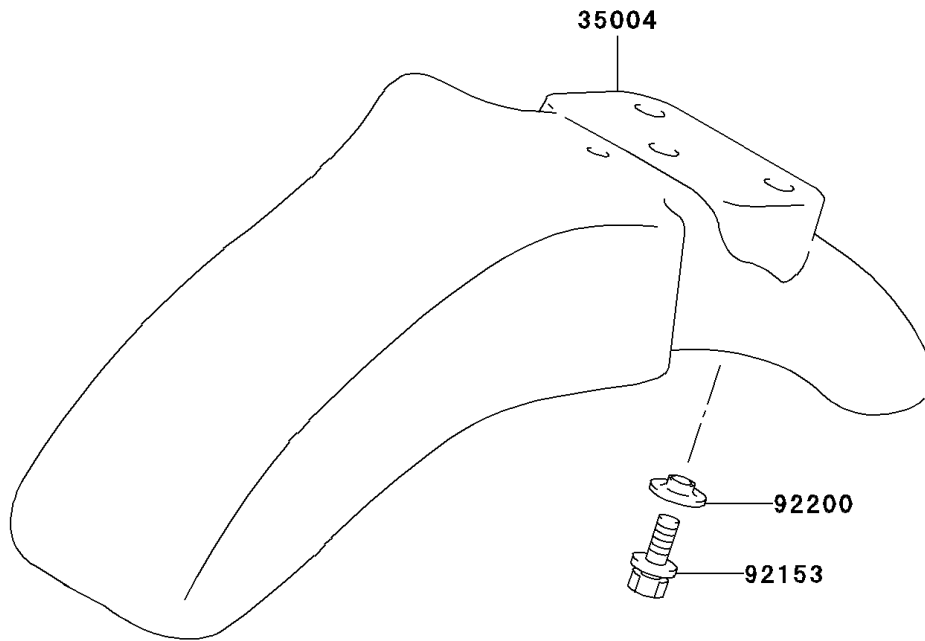

# 2006 KDX50 PARTS DIAGRAM

Front Fender(s)

F2171

## 2006 KDX50 PARTS LIST

### Front Fender(s)

<b>ITEM NAME</b>	<b>PART NUMBER</b>	<b>QUANTITY</b>
FENDER-FRONT,L.GREEN (Ref # 35004)	35004-S012-908	1
PLATE-NUMBER,S.WHITE (Ref # 58029)	58029-S002-533	1
RIVET,BLACK (Ref # 92039)	92039-S005-506	1
BOLT,6X16 (Ref # 92153)	92153-S320	3
WASHER,FRONT FENDER (Ref # 92200)	92200-S174	3