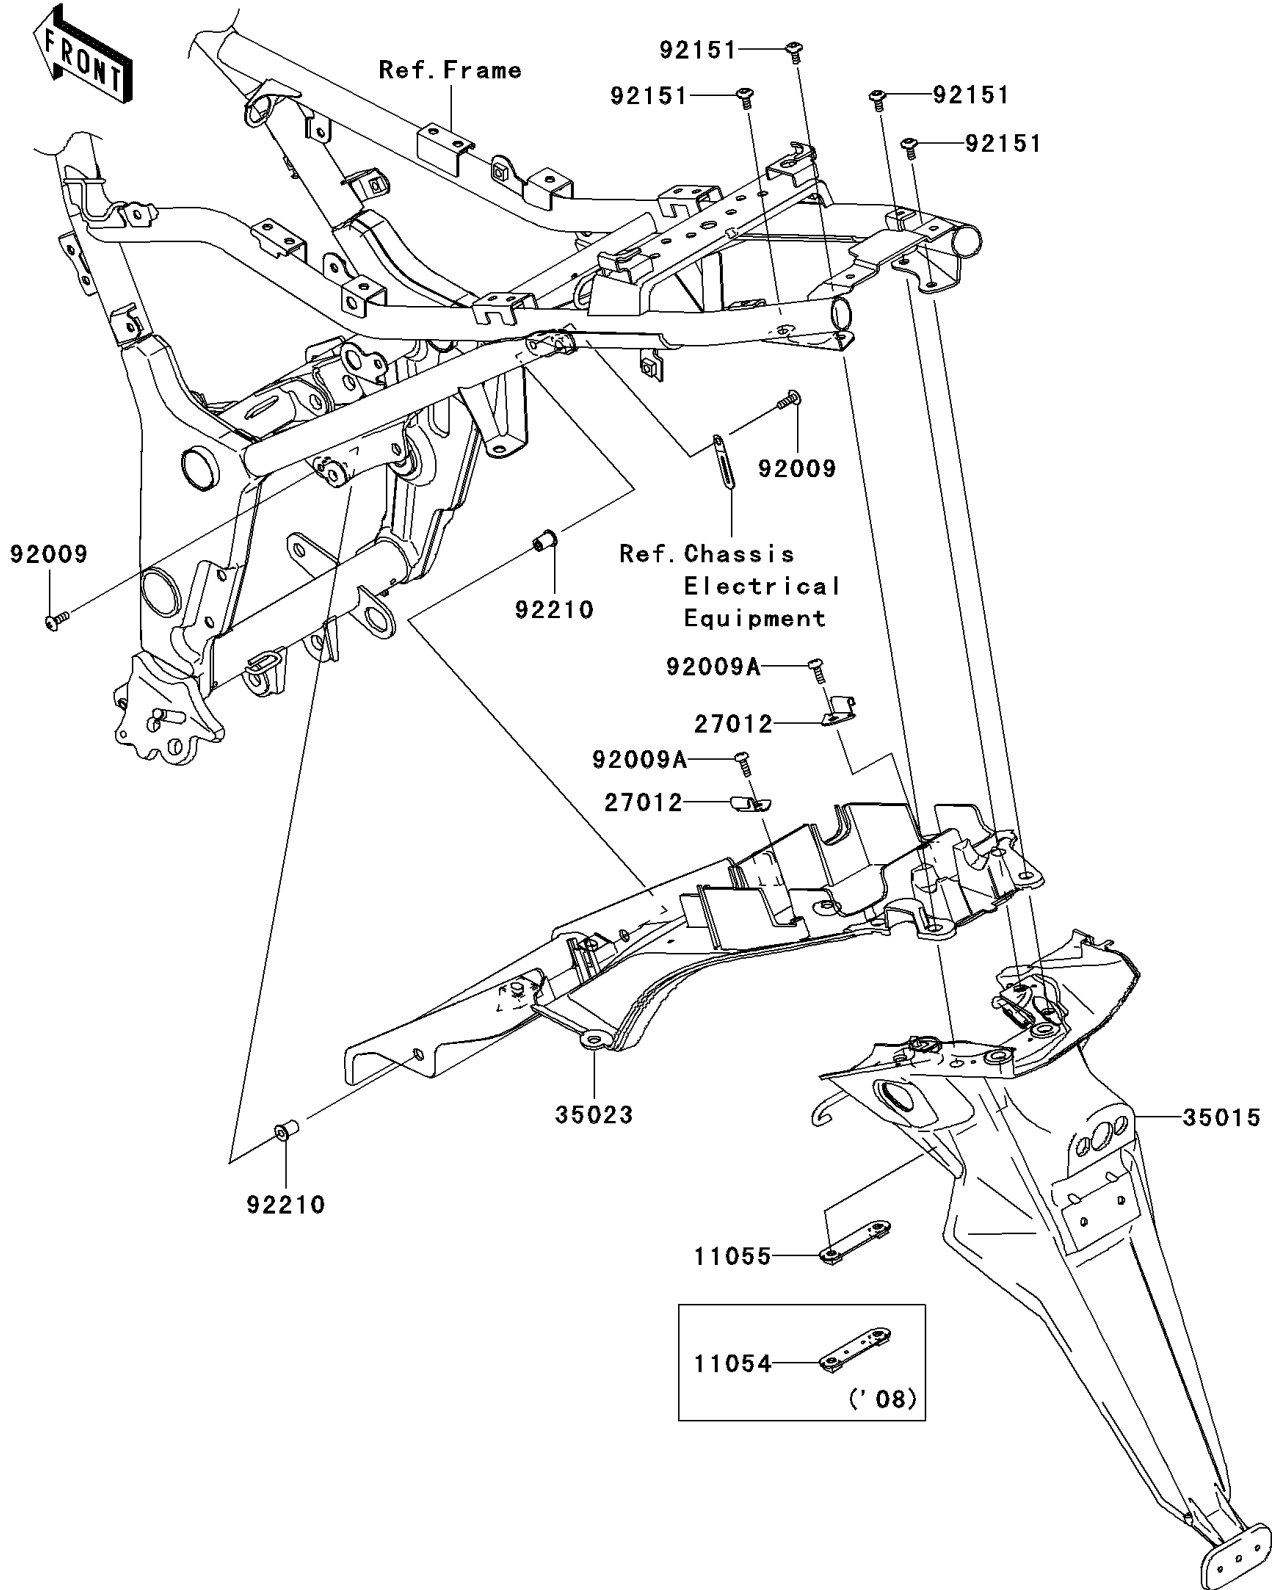

2009 Ninja® 250R PARTS DIAGRAM

Rear Fender(s)

F2172

2009 Ninja® 250R PARTS LIST

Rear Fender(s)

ITEM NAME	PART NUMBER	QUANTITY
BRACKET,TAIL LAMP (Ref # 11055)	11055-1181	1
HOOK,TOOL BAND (Ref # 27012)	27012-0129	2
FLAP-COMP (Ref # 35015)	35015-0020	1
FENDER-REAR,FR (Ref # 35023)	35023-0101	1
SCREW,5X16,BLACK (Ref # 92009)	92009-1654	2
SCREW,6X14 (Ref # 92009A)	92009-3845	2
BOLT,SOCKET,6X14 (Ref # 92151)	92151-1654	4
NUT,WELL,5MM (Ref # 92210)	92210-0498	2