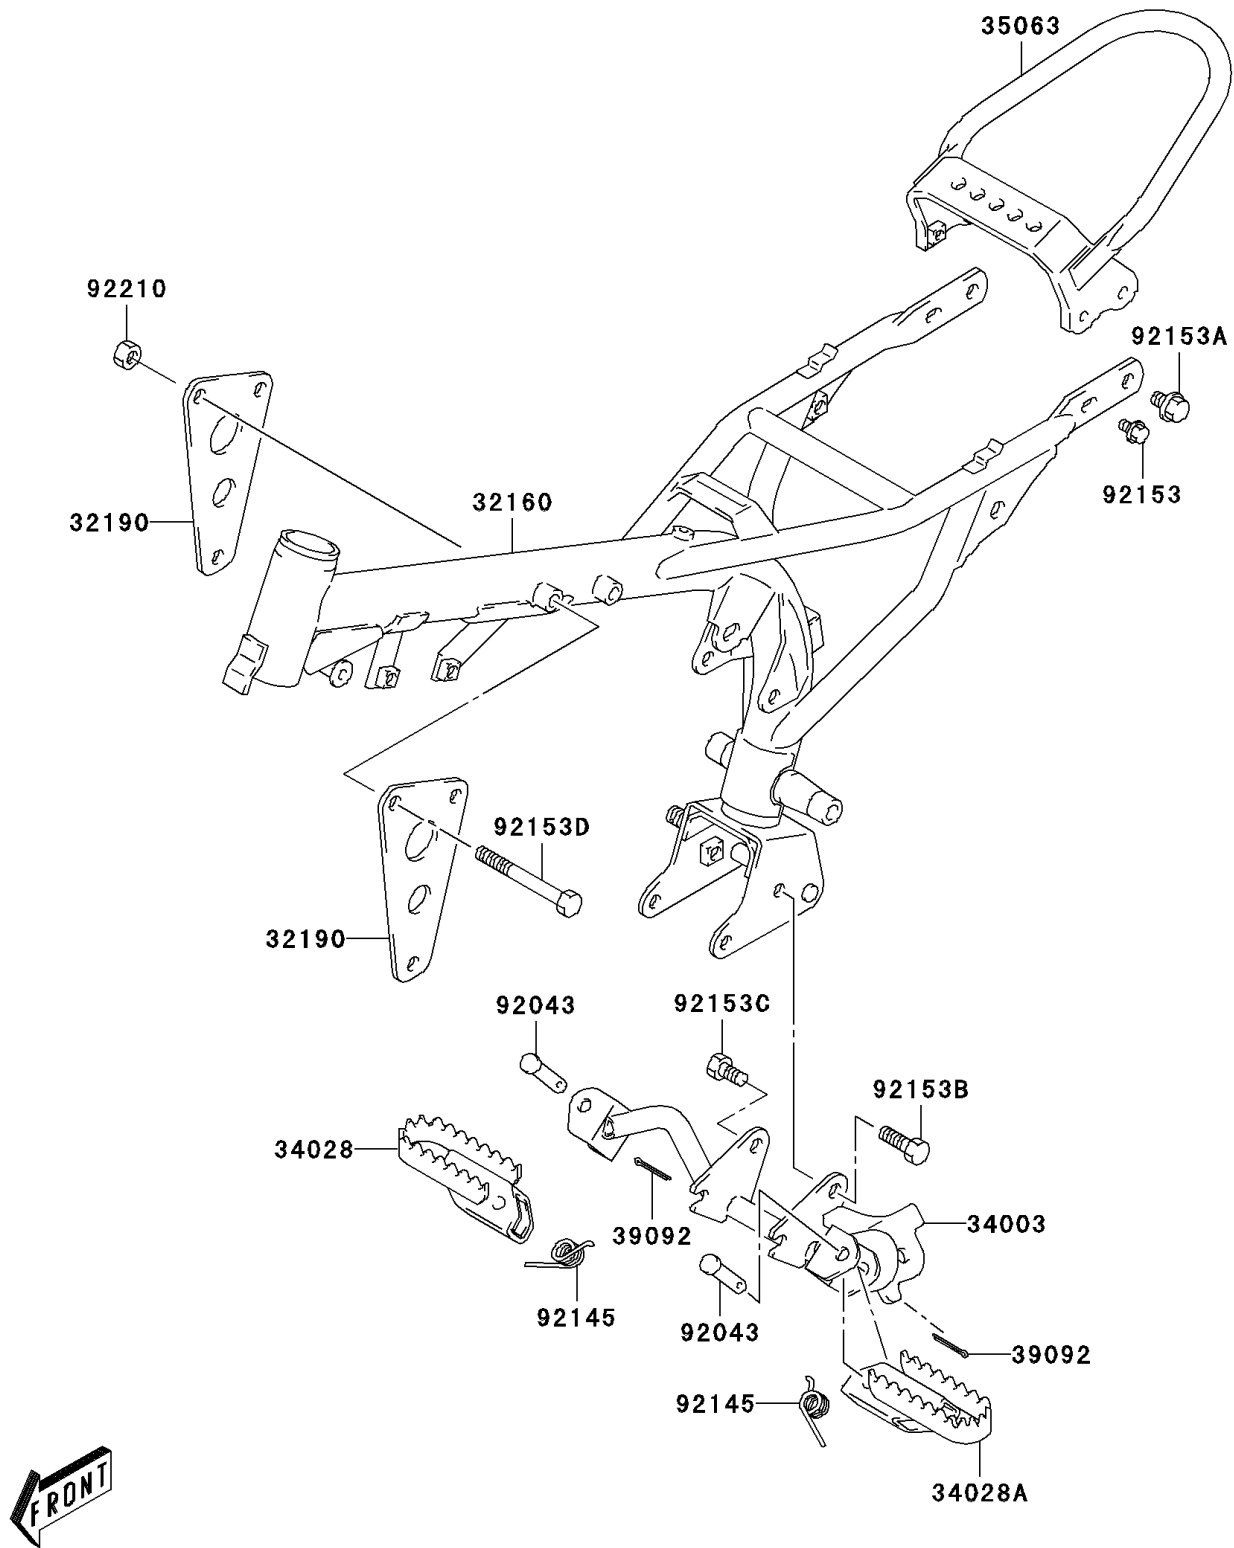

2006 KDX50 PARTS DIAGRAM

Frame

F2120

2006 KDX50 PARTS LIST

Frame

ITEM NAME	PART NUMBER	QUANTITY
FRAME-COMP,BLACK (Ref # 32160)	32160-S012-503	1
BRACKET-ENGINE (Ref # 32190)	32190-S007	1
HOLDER-STEP (Ref # 34003)	34003-S004	1
STEP,RH,BLACK (Ref # 34028)	34028-S005-503	1
STEP,LH,BLACK (Ref # 34028A)	34028-S006-503	1
STAY,RR (Ref # 35063)	35063-S001	1
PIN-HAIR,FR FOOTREST COTTER (Ref # 39092)	39092-S004	1
PIN (Ref # 92043)	92043-S046	1
SPRING (Ref # 92145)	92145-S118	1
BOLT (Ref # 92153)	92153-S010	1
BOLT (Ref # 92153A)	92153-S015	1
BOLT (Ref # 92153B)	92153-S317	1
BOLT (Ref # 92153C)	92153-S321	1
BOLT (Ref # 92153D)	92153-S401	1
NUT (Ref # 92210)	92210-S094	1