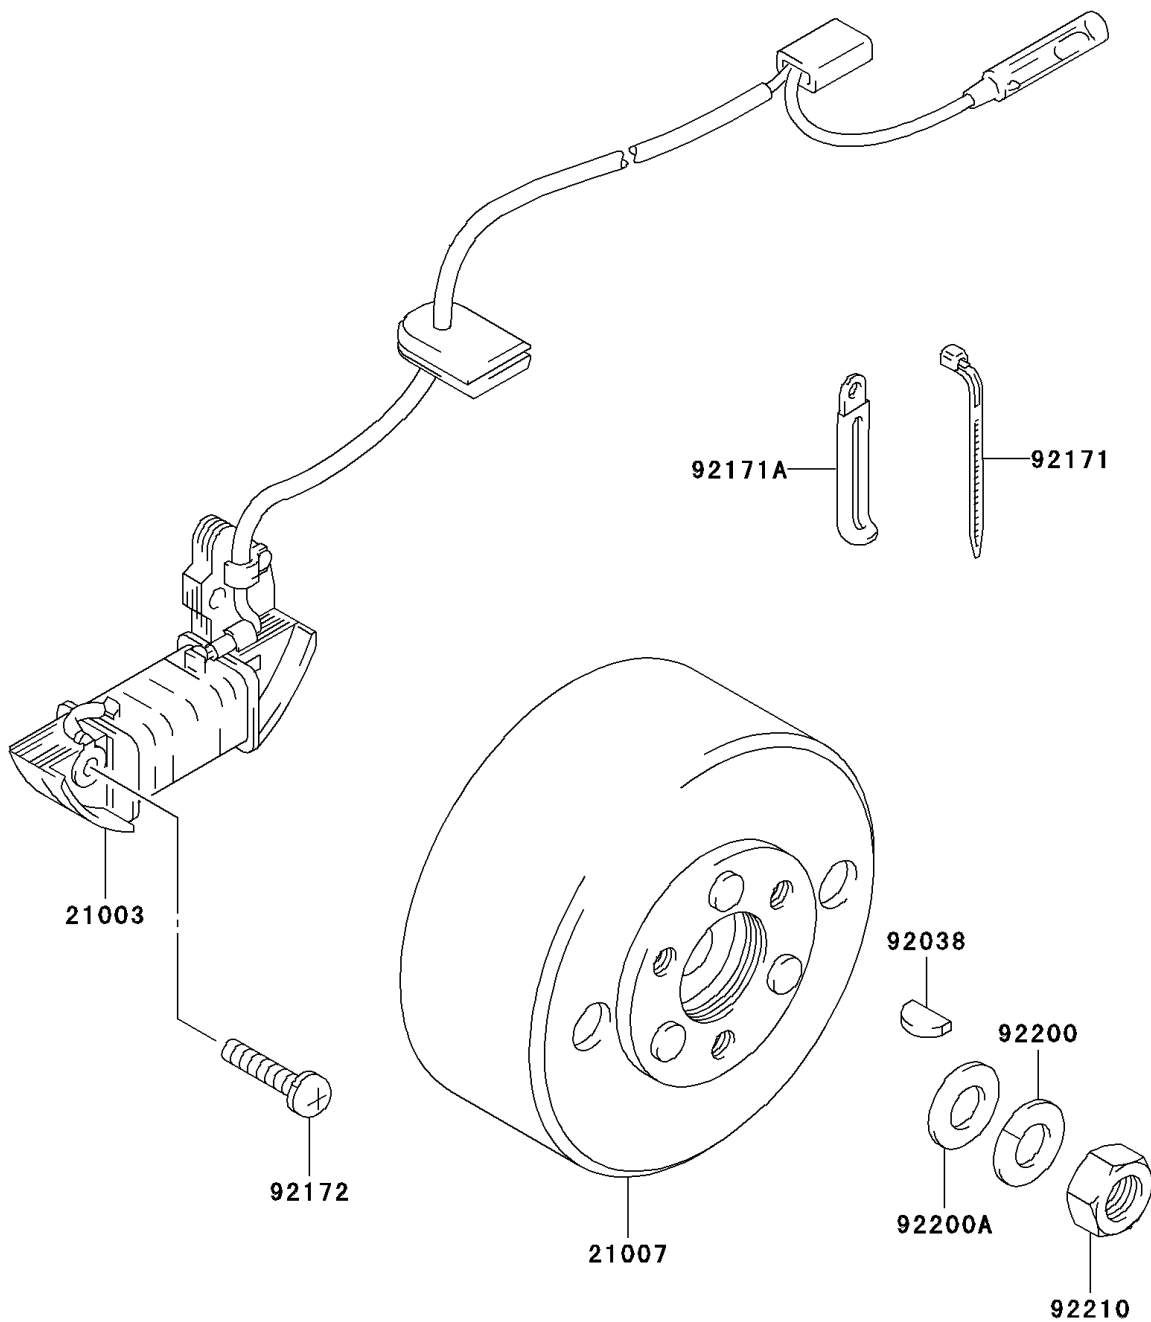

## 2006 KDX50 PARTS DIAGRAM

Generator

E1810

## 2006 KDX50 PARTS LIST

Generator

ITEM NAME	PART NUMBER	QUANTITY
STATOR (Ref # 21003)	21003-S008	1
ROTOR (Ref # 21007)	21007-S010	1
KEY,MAGNETO ROTOR (Ref # 92038)	92038-S001	1
CLAMP,L=165 (Ref # 92171)	92171-S016	1
CLAMP,L=45 (Ref # 92171A)	92171-S132	1
SCREW,MAGNETO COIL (Ref # 92172)	92172-S130	1
WASHER,MAGNETO LOCK (Ref # 92200)	92200-S091	1
WASHER,MAGNETO (Ref # 92200A)	92200-S092	1
NUT (Ref # 92210)	92210-S002	1